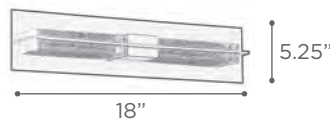

MODEL 84431PC
LAMP 2 X 5W - LED
KELVIN 3000K
LUMEN 960
CRI 90
EXT 3" (ADA)

MODEL 84433PC
LAMP 2 X 8W - LED
KELVIN 3000K
LUMEN 1280
CRI 90
EXT 3" (ADA)