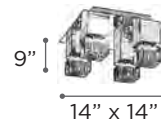

CHARME

MODEL 81238PC
LAMP 9 X 40W - 120V - G9 (included)

MODEL 81234PC
LAMP 4 X 40W - 120V - G9 (included)

FINISH PC
GLASS Clear
DIMMABLE Yes

CORTEO

MODEL 18141PC
LAMP 1 X 40W - 120V - G9 (included)

MODEL 18149PC
LAMP 4 X 40W - 120V - G9 (included)