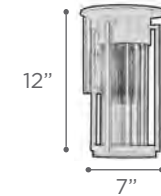

STILT

MODEL 31782ORB
LAMP 11W - LED
EXT 8"
KELVIN 3000K
LUMEN 550
CRI 90