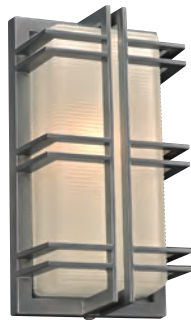

GULF

- **MODEL** 8012BZ | 8012SL
- **LAMP** 1 X 60W - 120V - A19 (not included)
- **MODEL** 8012BZGU24LED | 8012SLGU24LED
- **LED LAMP** 1 X 9W - GU24 - LED (included)
- **MODEL** 8012BZ113Q | 8012SL113Q
- **CFL LAMP** 1 X 13W - 120V - Quad13 (G24q-1)
- **EXT** 5.5"
- **FINISH** BZ | SL
- **GLASS** Frost
- **MATERIAL** Cast Aluminum