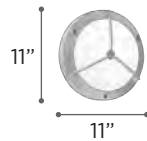

MODEL 1859BZ | 1859SL | 1859WH
LAMP 1 X 60W - 120V - A19 (not included)

MODEL 1859BZGU24LED | 1859SLGU24LED
1859WHGU24LED
LED LAMP 2 X 9W - GU24 - LED (included)

MODEL 1859BZ213Q | 1859SL213Q | 1859WH213Q
CFL LAMP 2 X 13W - 120V - Quad13 (G24q-1)

EXT 3" (ADA)

FINISH BZ | SL | WH

LENS Opal Acrylic

MATERIAL Cast Aluminum