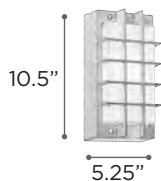

LORCA

- **MODEL** 2119BZ | 2119SL
- **LAMP** 1 X 60W - 120V - A19 (not included)
- **MODEL** 2119BZGU24LED | 2119SLGU24LED
- **LED LAMP** 1 X 9W - GU24 - LED (included)
- **MODEL** 2119BZ113Q | 2119SL113Q
- **CFL LAMP** 1 X 13W - 120V - Quad13 (G24q-1)
- **EXT** 4" (ADA)
- **FINISH** BZ | SL
- **LENS** Opal Acrylic
- **MATERIAL** Cast Aluminum