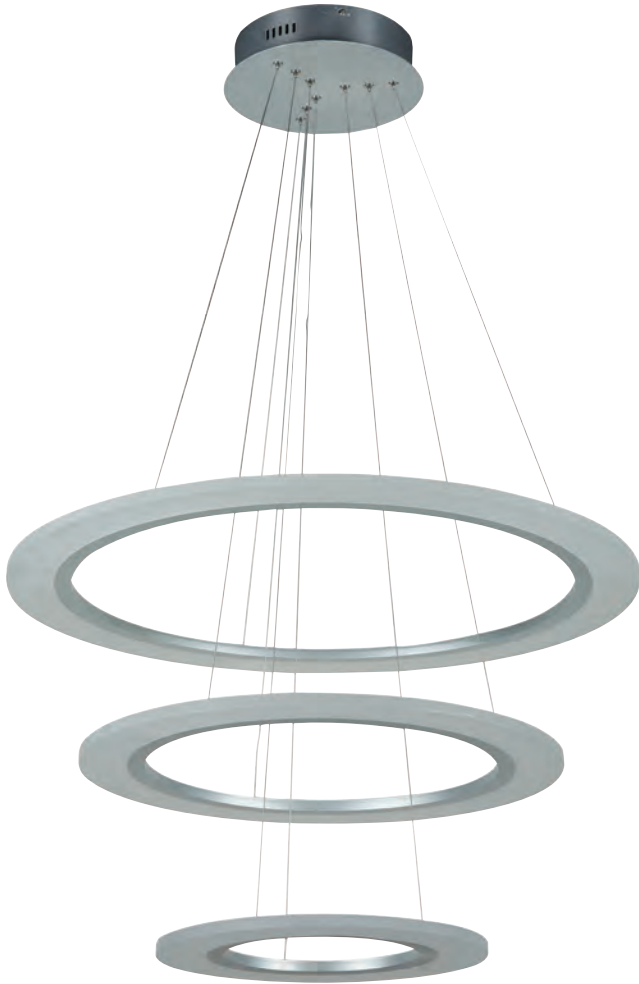

HALO

MODEL 14842AL
LAMP 120W - LED
KELVIN 3000K
LUMEN 5000
CRI 80

O.H. Supplied with 10 ft. adjustable cable

FINISH AL
DIFFUSER Opal Acrylic
DIMMABLE Yes

THIN

MODEL 14848AL
LAMP 50W - LED

KELVIN 3000K
LUMEN 3500
CRI 80

O.H. Supplied with 10 ft. adjustable cable

FINISH AL
DIFFUSER Opal Acrylic
DIMMABLE Yes

MODEL 14844AL
LAMP 36W - LED
KELVIN 3000K
LUMEN 2300
CRI 80

O.H. Supplied with 10 ft. adjustable cable

FINISH AL
DIFFUSER Opal Acrylic
DIMMABLE Yes