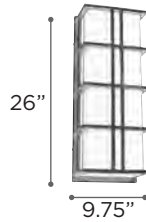

MODEL 16648BZ
LAMP 2 X 60W - 120V - A19 (not included)

MODEL 16648BZGU24LED
LED LAMP 2 X 9W - GU24 - LED (included)

MODEL 16648BZ226Q
CFL LAMP 2 X 26W - 120V - Quad26 (G24q-3)

EXT 7"

MODEL 16646BZ
LAMP 2 X 60W - 120V - A19 (not included)

MODEL 16646BZGU24LED
LED LAMP 1 X 9W - GU24 - LED (included)

MODEL 16646BZ126Q
CFL LAMP 1 X 26W - 120V - Quad26 (G24q-3)

EXT 7"

MODEL 16644BZ
LAMP 1 X 60W - 120V - A19 (not included)

MODEL 16644BZGU24LED
LED LAMP 1 X 9W - GU24 - LED (included)

FINISH BZ
LENS Matte Opal Acrylic
MATERIAL Cast Aluminum