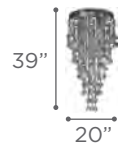

MODEL 81723PC
LAMP 7 X 50W - 120V - GU10 (included)
FINISH PC
GLASS Asfour Handcut Crystal
DIMMABLE Yes