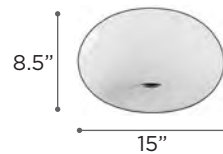

TESSERA

MODEL 21145SN
LAMP 4 X 40W - 120V - E12
(not included)

MODEL 21145SNGU24LED
LED LAMP 2 X 9W - LED - GU24 (included)

MODEL 21145SN218GU24
CFL LAMP 2 X 18W - 120V - GU24 (included)

MODEL 21143SN
LAMP 4 X 40W - 120V - E12
(not included)

MODEL 21143SNGU24LED
LED LAMP 2 X 9W - LED - GU24 (included)

MODEL 21143SN213GU24
CFL LAMP 2 X 13W - 120V - GU24 (included)

MODEL 21141SN
LAMP 3 X 40W - 120V - E12
(not included)

FINISH SN
GLASS Matte Opal