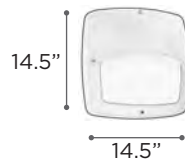

CLARENDON - II

- **MODEL** 2724BZ | 2724SL
- **LAMP** 2 X 60W - 120V - A19 (not included)
- **MODEL LED LAMP** 2724BZGU24LED | 2724SLGU24LED
- **LED LAMP** 2 X 9W - GU24 - LED (included)
- **MODEL CFL LAMP** 2724BZ226Q | 2724SL226Q
- **CFL LAMP** 2 X 26W - 120V - Quad26 (G24q-3)
- **EXT** 4" (ADA)
- **FINISH** BZ | SL
- **LENS** Opal Acrylic
- **MATERIAL** Cast Aluminum