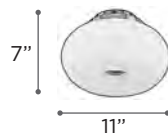

TESSERA

MODEL 21145SN
LAMP 4 X 40W - 120V - E12
(not included)

MODEL 21145SNGU24LED
LED LAMP 2 X 9W - LED - GU24 (included)

MODEL 21145SN218GU24
CFL LAMP 2 X 18W - 120V - GU24 (included)

MODEL 21143SN
LAMP 4 X 40W - 120V - E12
(not included)

MODEL 21143SNGU24LED
LED LAMP 2 X 9W - LED - GU24 (included)

MODEL 21143SN213GU24
CFL LAMP 2 X 13W - 120V - GU24 (included)

MODEL 21141SN
LAMP 3 X 40W - 120V - E12
(not included)

FINISH SN
GLASS Matte Opal