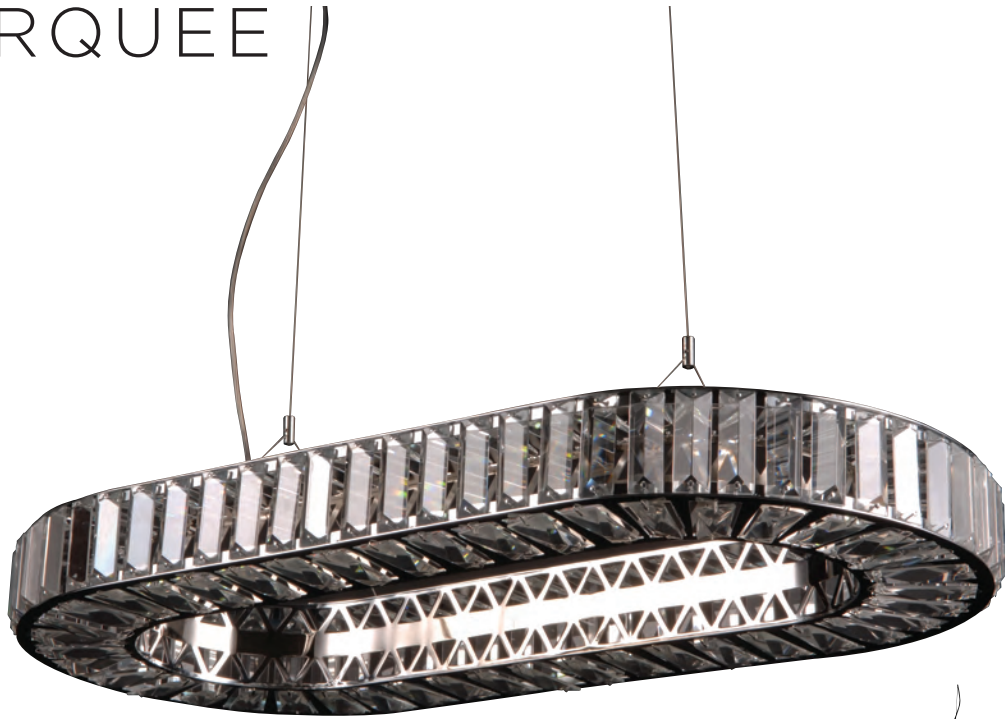

MODEL 91152PC
LAMP 12W - LED

KELVIN 3000K
LUMEN 660
CRI 80

O.H. Supplied with 10 ft. adjustable cable

FINISH PC
Satin Nickel Metal Chain

DIMMABLE Yes

MARQUEE

MODEL 90048PC
LAMP 12 X 40W - 120V - G9 (included)