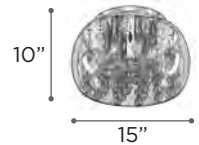

HYDRO

MODEL 73068PC
LAMP 6 X 40W - 120V - E12
(not included)

FINISH PC
GLASS Clear
DIMMABLE Yes