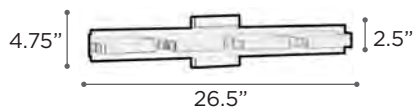

SIGMA

MODEL 91149PC
LAMP 15W - LED

KELVIN 3000K
LUMEN 675
CRI 80

EXT 3.75" (ADA)

MODEL 91147PC
LAMP 12W - LED

KELVIN 3000K
LUMEN 540
CRI 80

EXT 3.75" (ADA)

MODEL 91145PC
LAMP 9W - LED

KELVIN 3000K
LUMEN 405
CRI 80

EXT 3.75" (ADA)

FINISH PC
LENS Prismatic Clear Acrylic
DIMMABLE Yes