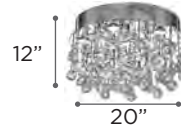

MODEL 81721PC
LAMP 7 X 50W - 120V - GU10
(included)