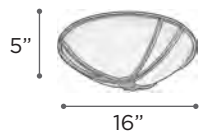

HIGHLAND

MODEL 14864ORB
LAMP 3 X 60W - 120V - A19
(not included)

MODEL 14864ORBGU24LED
LED LAMP 2 X 9W - LED - GU24 (included)

MODEL 14864ORB226GU24
CFL LAMP 2 X 26W - 120V - GU24 (included)

MODEL 14863ORB
LAMP 3 X 60W - 120V - A19
(not included)

MODEL 14863ORBGU24LED
LED LAMP 2 X 9W - LED - GU24 (included)

MODEL 14863ORB218Q
CFL LAMP 2 X 18W - 120V - Quad18 (G24q-2)

MODEL 14861ORB
LAMP 2 X 60W - 120V - A15
(not included)

MODEL 14861ORBGU24LED
LED LAMP 1 X 9W - LED - GU24 (included)

MODEL 14861ORB213GU24
CFL LAMP 2 X 13W - 120V - GU24 (included)

FINISH ORB
GLASS Marbleized