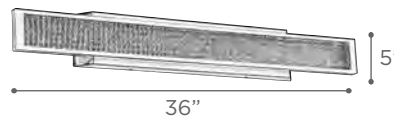

MODEL 92958PC
LAMP 36W - LED
KELVIN 3000K
LUMEN 2880
CRI 90
EXT 2.5" (ADA)

FINISH PC
GLASS Clear Diamond Crystal Beads
DIMMABLE Yes
NOTE Vertical/Horizontal Mounting