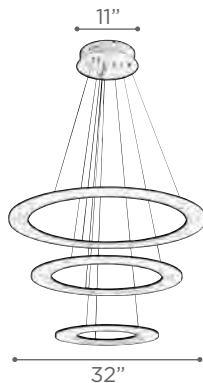

MODEL 14842AL
LAMP 120W - LED
KELVIN 3000K
LUMEN 5000
CRI 80

O.H. Supplied with 10 ft. adjustable cable

FINISH AL
DIFFUSER Opal Acrylic
DIMMABLE Yes