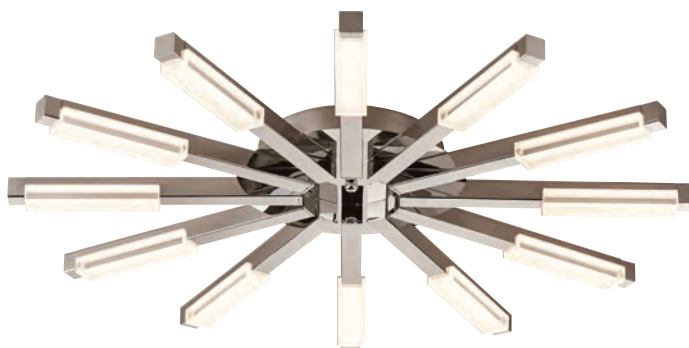

LUCETTE

MODEL 88831PC
LAMP 53W - LED
KELVIN 3000K
LUMEN 3700
CRI 83
FINISH PC
DIFFUSER Frost Acrylic
DIMMABLE Yes