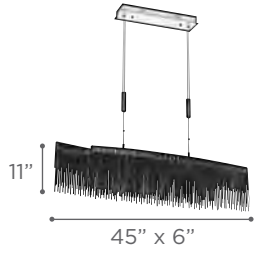

DAVENPORT

MODEL 91156PC
LAMP 35W - LED

KELVIN 3000K
LUMEN 1750
CRI 80

O.H. Supplied with 10 ft. adjustable cable

FINISH PC
Satin Nickel Metal Chain

DIMMABLE Yes