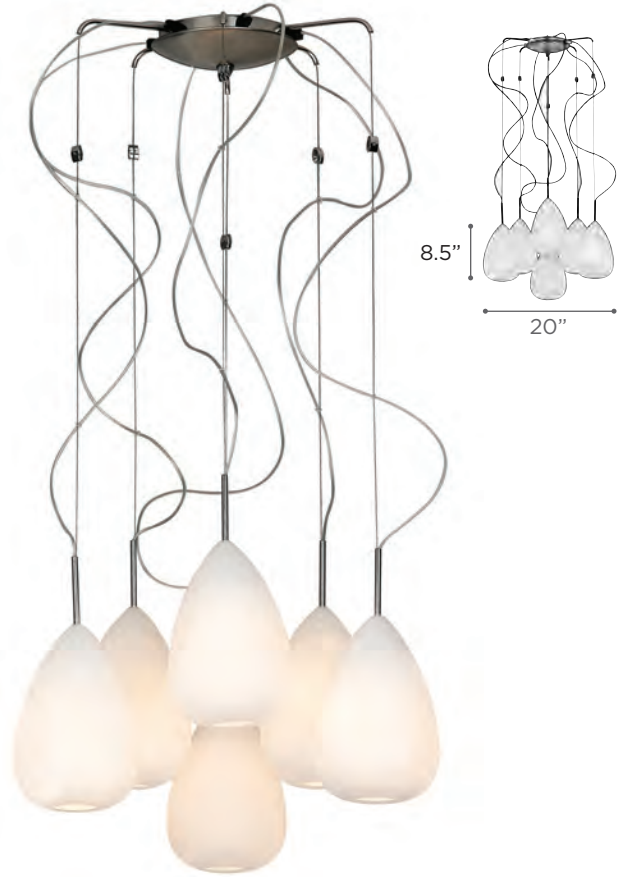

MABEL

MODEL 67036PC
LAMP 6 X 40W - 120V - E12 (not included)

O.H. Supplied with 10 ft. adjustable cable

FINISH PC
GLASS Matte Opal
DIMMABLE Yes