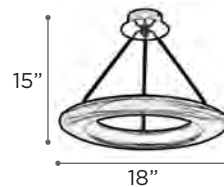

UFO

MODEL 88808PC
LAMP 35W - LED

KELVIN 3000K
LUMEN 1200
CRI 80

FINISH PC
LENS Opal Acrylic Diffuser
DIMMABLE Yes