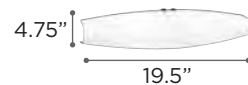

JULIAN

MODEL 7529OPALLED | 7529OPAL
LAMP 16W - LED | 2 x 60W - 120V - A19
(not included)

KELVIN 3000K
LUMEN 1280
CRI 90

EXT 4.75"

FINISH PC
GLASS Opal
DIMMABLE Yes
NOTE Vertical/Horizontal Mounting