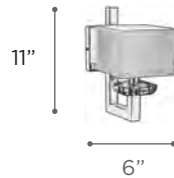

Note: Supplied with two On/Off switches

DARIUS

MODEL 36670PC
LAMP 1 X 100W - 120V - J78MM
 Halogen (included)

EXT 3" (ADA)

FINISH PC
GLASS Frost
DIMMABLE Yes

ICON

MODEL 70061PC
LAMP 1 X 40W - 120V - E12
 (not included)