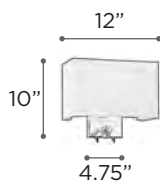

DUKE

MODEL	24214PC
LAMP	1 X 60W - A19 + 3W - LED
KELVIN	3500K
LUMEN	160
CRI	85
EXT	5.5"
FINISH	PC
SHADE	Off-White Rectangular Fabric
DIMMABLE	Yes

Note: Supplied with two On/Off switches

MADEMOISELLE