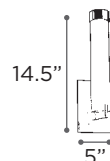

MODEL 932SNLED | 932SN
932PCLED | 932PC
LAMP 10W - LED | 60W - 120V - E12
KELVIN 3000K
LUMEN 800
CRI 90
EXT 4" (ADA)

FINISH SN | PC
GLASS Matte Opal
DIMMABLE Yes