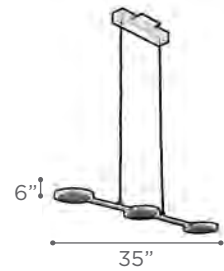

O.H. Supplied with 10 ft. adjustable cable

FINISH WH
DIMMABLE Yes

MODEL 84469WH
LAMP 9 X 12W - LED

KELVIN 3000K
LUMEN 11,520
CRI 90

O.H. Supplied with 10 ft. adjustable cable

FINISH WH
DIMMABLE Yes

ARIELLA

MODEL 40034PC
LAMP 4 X 8W - LED
KELVIN 3000K
LUMEN 1400
CRI 80
O.H. Supplied with 10 ft. adjustable cable
FINISH PC
DIFFUSER Crystal Infused Glass
DIMMABLE Yes