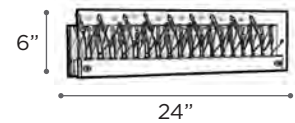

LIEF

MODEL 81642PC
LAMP 18 X 10W - 12V - G4 (included)

EXT 3" (ADA)

FINISH PC
GLASS Clear
DIMMABLE Yes