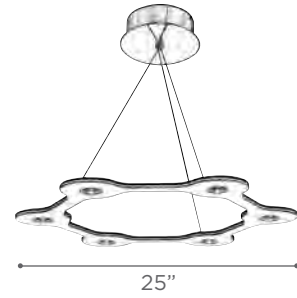

STARBURST

MODEL 88822PC
LAMP 25W - LED

KELVIN 3000K
LUMEN 2100
CRI 80

O.H. Supplied with 10 ft. adjustable cable

FINISH PC
DIMMABLE Yes

SIOUX

MODEL 14850PC
LAMP 90W - LED

KELVIN 3000K
LUMEN 7000
CRI 80