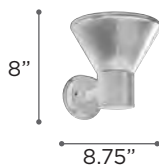

NAUTICA

MODEL 2107BZ | 2107SL
LAMP 1 X 60W - 120V - A19 (not included)
EXT 10.5"
FINISH BZ | SL
LENS Opal Acrylic
MATERIAL Cast Aluminum