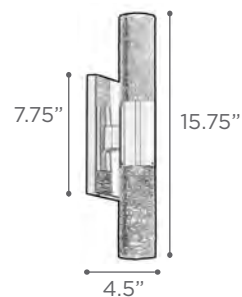

DIMMABLE Yes

NOTE Vertical/Horizontal Mounting

GHIACCIO

MODEL 84440PC
LAMP 14W - LED
KELVIN 3000K
LUMEN 1200
CRI 90
FINISH PC
GLASS Crackled Ice
DIMMABLE Yes

AYAKO

MODEL 84418PC
LAMP 10W - LED
EXT 4" (ADA)
KELVIN 3000K
LUMEN 800
CRI 90
FINISH PC
GLASS Crackled Ice
DIMMABLE Yes
NOTE Horizontal or Vertical Mounting