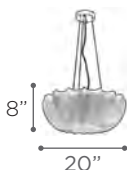

MARS

- **MODEL** 73012IVORY
- **LAMP** 4 X 60W - 120V - A19 (not included)

- **MODEL** 73012IVORY418GU24
- **CFL LAMP** 4 X 18W - 120V - GU24 (included)

- **O.H.** Supplied with 10 ft. adjustable cable

- **FINISH** PC
- **SHADE** Ivory Silk
- **GLASS** Bottom Glass Diffuser
- **DIMMABLE** Yes

ENOLA

- **MODEL** 73009IVORY
- **LAMP** 5 X 40W - 120V - A19 (not included)

- **O.H.** Supplied with 10 ft. adjustable cable

- **FINISH** PC
- **SHADE** Ivory Silk
- **DIMMABLE** Yes

MELROSE

- **MODEL** 73016IVORY
- **LAMP** 1 X 100W - 120V - A19 (not included)

- **O.H.** Supplied with 10 ft. adjustable cable

- **FINISH** PC
- **SHADE** Ivory Silk
- **DIMMABLE** Yes