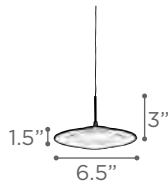

JONA

MODEL 91125PC
LAMP 3W - LED
KELVIN 3000K
LUMEN 225
CRI 80
O.H. Supplied with 10 ft. adjustable cable
FINISH PC
GLASS Clear
DIMMABLE Yes