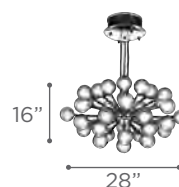

MODEL 72108PC
LAMP 37 X 10W - 12V - G4 (included)
O.H. Supplied with 10 ft. adjustable cable
FINISH PC
Clear with Inner Frost
DIMMABLE Yes