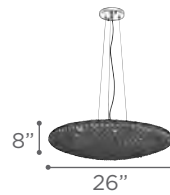

MODEL 92916PC
LAMP 6 X 40W - 120V - G9 (included)

O.H. Supplied with 10 ft. adjustable cable

FINISH PC
Asfour Crystal

DIMMABLE Yes