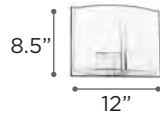

PORTMAN

- **MODEL** 36639PC
- **LAMP** 1 X 60W - 120V - A19 (not included)
- **MODEL** 36639PCGU24LED
- **LED LAMP** 1 X 9W - GU24 - LED
- **MODEL** 36639PC113GU24
- **CFL LAMP** 1 X 13W - 120V - GU24 (included)
- **EXT** 4" (ADA)
- **FINISH** PC
- **GLASS** Frost