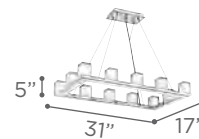

GLACIER

MODEL 3488PC
LAMP 12 X 40W - 120V - G9 (included)
O.H. Supplied with 6 ft. adjustable cable
FINISH PC
GLASS Clear with inside Frost Glass
DIMMABLE Yes