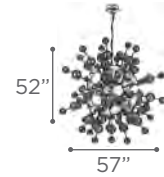

FINISH PC
 Frost

DIMMABLE Yes

CIRCUS

MODEL 81388PC
LAMP 30 X 35W - 120V - G9 (included)

O.H. Supplied with 15 ft. adjustable cable

FINISH PC
GLASS Clear Globe & White Tulip

DIMMABLE Yes

MODEL 81385PC
LAMP 16 X 35W - 120V - G9 (included)