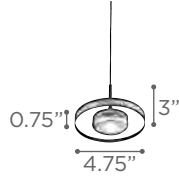

ERNIE

MODEL 91121PC
LAMP 3W - LED
KELVIN 3000K
LUMEN 240
CRI 80
O.H. Supplied with 10 ft. adjustable cable
FINISH PC
GLASS Clear
DIMMABLE Yes