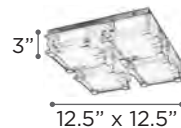

MODEL 18149PC
LAMP 4 X 40W - 120V - G9 (included)

EXT 3" (ADA)

FINISH PC
Frosted with Clear Edge
DIMMABLE Yes