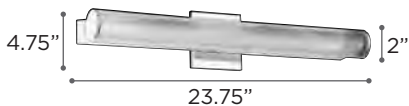

AVIVA

MODEL 91117PC
LAMP 21W - LED

KELVIN 3000K
LUMEN 1260
CRI 80

EXT 4" (ADA)

MODEL 91116PC
LAMP 13W - LED

KELVIN 3000K
LUMEN 728
CRI 80

EXT 4" (ADA)

FINISH PC
LENS Prismatic Clear Acrylic
DIMMABLE Yes
NOTE Vertical/Horizontal Mounting