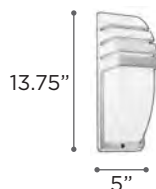

- **MODEL** 1832BZ | 1832SL
- **LAMP** 1 X 60W - 120V - A19 (not included)
- **MODEL** 1832BZGU24LED | 1832SLGU24LED
- **LED LAMP** 1 X 9W - GU24 - LED (included)
- **MODEL** 1832BZ113Q | 1832SL113Q
- **CFL LAMP** 1 X 13W - 120V - Quad13 (G24q-1)
- **EXT** 5"
- **FINISH** BZ | SL
- **LENS** Opal Acrylic
- **MATERIAL** Cast Aluminum