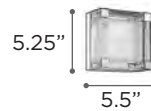

CHARME

MODEL 81238PC
LAMP 9 X 40W - 120V - G9 (included)

MODEL 81234PC
LAMP 4 X 40W - 120V - G9 (included)

FINISH PC
GLASS Clear
DIMMABLE Yes

CORTEO

MODEL 18141PC
LAMP 1 X 40W - 120V - G9 (included)

MODEL 18149PC
LAMP 4 X 40W - 120V - G9 (included)