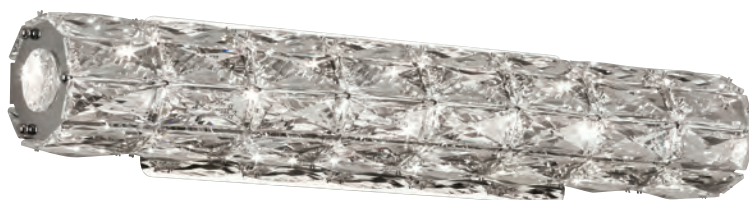

MIRAMAR

MODEL 90107PC
LAMP 12W - LED
KELVIN 3000K
LUMEN 800
CRI 80
EXT 5"

MODEL 90108PC
LAMP 16W - LED
KELVIN 3000K
LUMEN 1100
CRI 80
EXT 5"

MODEL 90109PC
LAMP 24W - LED
KELVIN 3000K
LUMEN 1700
CRI 80
EXT 5"

FINISH PC
GLASS Diamond Cut Crystal
DIMMABLE Yes
NOTE Vertical/Horizontal Mounting