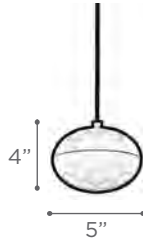

MODEL LAMP 81319PC
34W - LED

KELVIN LUMEN CRI 3000K
3060
80

O.H. Supplied with 10 ft. adjustable cable

FINISH GLASS DIMMABLE PC
Diamond Cut Crystal
Yes

PLCLIGHTING.COM

ROSINI

MODEL 84461WH
LAMP 12W - LED

KELVIN 3000K
LUMEN 960
CRI 90