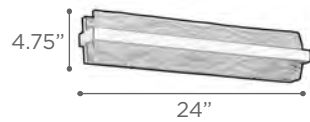

MODEL 84404PC
LAMP 30W - LED
KELVIN 3000K
LUMEN 2400
CRI 90
EXT 3" (ADA)

MODEL 84406PC
LAMP 40W - LED
KELVIN 3000K
LUMEN 3200
CRI 90
EXT 3" (ADA)

FINISH PC
GLASS Textured Frost
DIMMABLE Yes
NOTE Vertical/Horizontal Mounting