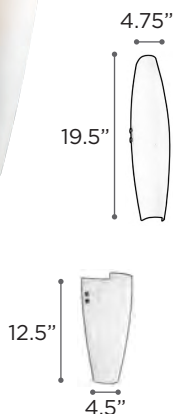

JULIAN-I & II

MODEL 7529OPALLED | 7529OPAL
LAMP 16W - LED | 2 X 60W - 120V - A19 (not included)
KELVIN 3000K
LUMEN 1280
CRI 90
EXT 4.5"

MODEL 7527OPALLED | 7527OPAL
LAMP 10W - LED | 1 X 60W - 120V - A19 (not included)
KELVIN 3000K
LUMEN 800
CRI 90
EXT 4.5"
FINISH PC
GLASS Matte Opal
DIMMABLE Yes
NOTE Vertical/Horizontal Mounting