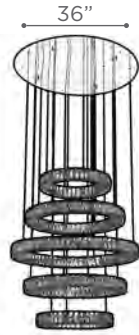

EQUIS

MODEL 90077PC
LAMP 224W - LED

KELVIN 3000K
LUMEN 17900
CRI 80

O.H. Supplied with 10 ft. adjustable cable

FINISH PC
GLASS Diamond Cut Crystal
DIMMABLE Yes