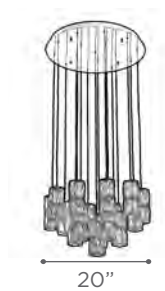

MIRAMAR

- **MODEL** 90103PC
- **LAMP** 16 X 9W - LED
- **KELVIN** 3000K
- **LUMEN** 7600
- **CRI** 80
- **O.H.** Supplied with 10 ft. adjustable cable
- **FINISH** PC
- **GLASS** Diamond Cut Crystal
- **DIMMABLE** Yes