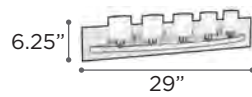

WYNDHAM

MODEL 645SN
LAMP 5 X 50W - 120V - G9 (included)

EXT 5.5"