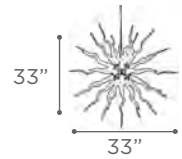

O.H. Supplied with 10 ft. adjustable cable

FINISH PC
 Frost

DIMMABLE Yes

MODEL 87775PC
LAMP 31 X 10W - 12V - G4 (included)

O.H. Supplied with 10 ft. adjustable cable

FINISH PC
 Frost

DIMMABLE Yes

MODEL 87772PC
LAMP 53 X 10W - 12V - G4 (included)