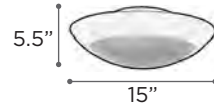

ROLLAND

MODEL 91104PC
LAMP 24W - LED

KELVIN 3000K
LUMEN 1320
CRI 80