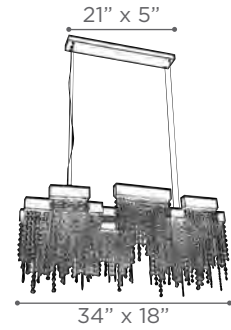

MODEL 14833AL
LAMP 120W - LED
KELVIN 3000K
LUMEN 9800
CRI 80
O.H. Supplied with 10 ft. adjustable cable
FINISH AL
DIFFUSER Handcut Crystal
DIMMABLE Yes

CAMELOT

MODEL 91136PC
LAMP 60W - LED
KELVIN 3000K
LUMEN 2880
CRI 80