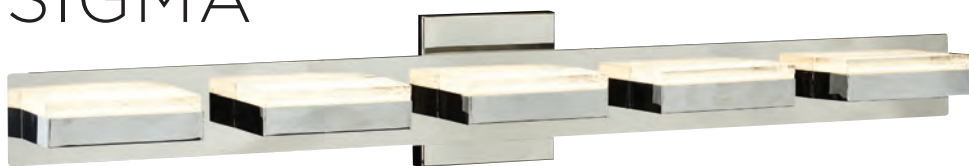

SIGMA

MODEL 91149PC
LAMP 15W - LED

KELVIN 3000K
LUMEN 675
CRI 80

EXT 3.75" (ADA)

MODEL 91147PC
LAMP 12W - LED

KELVIN 3000K
LUMEN 540
CRI 80

EXT 3.75" (ADA)

MODEL 91145PC
LAMP 9W - LED

KELVIN 3000K
LUMEN 405
CRI 80

EXT 3.75" (ADA)

FINISH PC
LENS Prismatic Clear Acrylic
DIMMABLE Yes