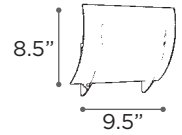

CORSICA

MODEL	7532OPALLED 7532OPAL
LAMP	10W - LED 60W - 120V - A19 (not included)
KELVIN	3000K
LUMEN	800
CRI	90
EXT	4" (ADA)
GLASS	Matte Opal
DIMMABLE	Yes

PRELUDE

MODEL	99919PC
LAMP	10W - LED
KELVIN	3000K
LUMEN	625
CRI	90
EXT	3" (ADA)
FINISH	PC
GLASS	Matte Opal
DIMMABLE	Yes