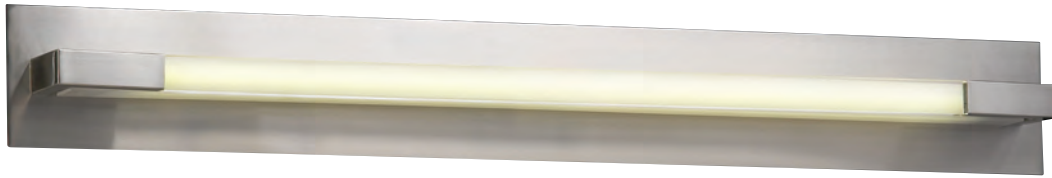

KELVIN 3000K
LUMEN 2500
CRI 90

EXT 3" (ADA)

FINISH PC
GLASS Matte Opal Square Glass

DIMMABLE Yes

NOTE Vertical/Horizontal Mounting (except 99919PC)

POLIS

MODEL 1046SNLED
LAMP 38W - LED

KELVIN 3000K
LUMEN 3000
CRI 90