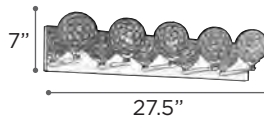

MODEL 92705PC
LAMP 5 X 3W - G9 LED (included)
KELVIN 3000K
LUMEN 1100
CRI 80
EXT 5.5"