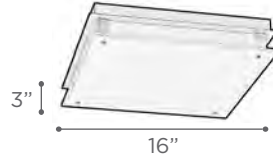

ESSEX

MODEL 55027SN
LAMP 31W - LED
KELVIN 3000K
LUMEN 2500
CRI 90