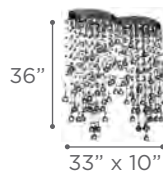

MODEL 81621PC
LAMP 3 X 50W - 120V - GU10 (included)

MODEL 81624PC
LAMP 6 X 50W - 120V - GU10 (included)

FINISH PC
GLASS Asfour Handcut Crystal
DIMMABLE Yes