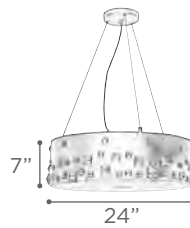

MODEL 81399BK
LAMP 1 X 40W - 120V - G9 (included)

O.H. Supplied with 10 ft. adjustable cable

FINISH BK
Handcut Crystal

DIMMABLE Yes