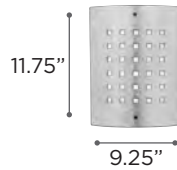

- **MODEL** 1876SN | 1879SN
- **LAMP** 1 X 40W - 120V - A19 (not included)
- **MODEL** 1876SNGU24LED | 1879SNGU24LED
- **LED LAMP** 1 X 9W - GU24 - LED (included)
- **MODEL** 1876SN118Q | 1879SN118Q
- **CFL LAMP** 1 X 18W - 120V - Quad18 (G24q-2)
- **EXT** 4" (ADA)
- **FINISH** SN
- **LENS** Opal Acrylic
- **MATERIAL** Stainless Steel