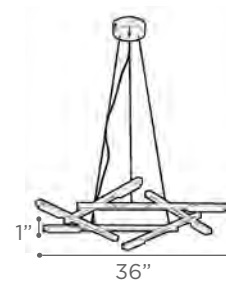

KELVIN 3000K
LUMEN 3000
CRI 80

FINISH PC
GLASS Opal Acrylic
DIMMABLE Yes

LUCETTE

MODEL 88831PC
LAMP 53W - LED
KELVIN 3000K
LUMEN 3700
CRI 83
FINISH PC
DIFFUSER Frost Acrylic
DIMMABLE Yes

MODEL 88833PC
LAMP 23W - LED
KELVIN 3000K
LUMEN 1500
CRI 83
O.H. Supplied with 10 ft. adjustable cable
FINISH PC
DIFFUSER Frost Acrylic
DIMMABLE Yes