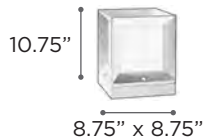

- **MODEL** 2713BZ | 2713SL
- **LAMP** 1 X 60W - 120V - A19 (not included)
- **MODEL** 2713BZGU24LED | 2713SLGU24LED
- **LED LAMP** 1 X 9W - GU24 - LED (included)
- **MODEL** 2713BZ118Q | 2713SL118Q
- **CFL LAMP** 1 X 18W - 120V - Quad18 (G24q-2)
- **FINISH** BZ | SL
- **LENS** Opal Acrylic
- **MATERIAL** Cast Aluminum