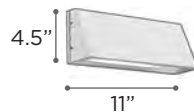

ORIGO

- MODEL** 1306BZ | 1306SL
- LAMP** 1 X 60W - 120V - T10 (not included)
- EXT** 3.5" (ADA)
- FINISH** BZ | SL
- GLASS** Frost Diffuser
- MATERIAL** Cast Aluminum

MAUVIEL

- MODEL** 2248BZ | 2248SL
- LAMP** 1 X 60W - 120V - A19 (not included)
- MODEL** 2248BZGU24LED | 2248SLGU24LED
- LED LAMP** 2 X 9W - GU24 - LED (included)
- MODEL** 2248BZ213Q | 2248SL213Q
- CFL LAMP** 2 X 13W - 120V - Quad13 (G24q-1)
- EXT** 3.75" (ADA)
- FINISH** BZ | SL
- LENS** Frost
- MATERIAL** Cast Aluminum