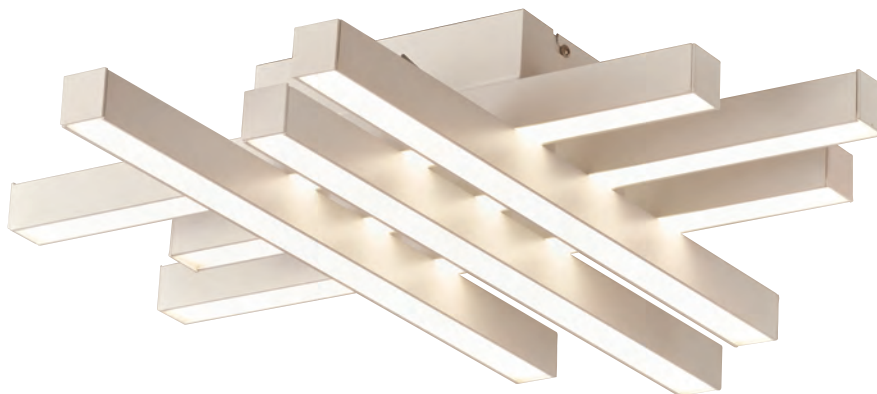

BERRA

- **MODEL** 88826WH
- **LAMP** 50W - LED
- **KELVIN** 3000K
- **LUMEN** 1800
- **CRI** 83
- **FINISH** WH
- **LENS** Opal Acrylic
- **DIMMABLE** Yes