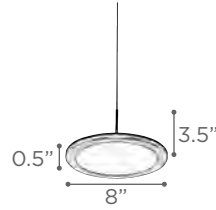

DISC

MODEL 91127PC
LAMP 12W - LED
KELVIN 3000K
LUMEN 660
CRI 80
O.H. Supplied with 10 ft. adjustable cable
FINISH PC
GLASS Opal Acrylic
DIMMABLE Yes