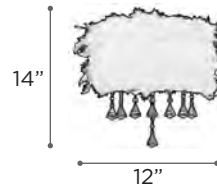

- EXT** 6"

- FINISH** ORB
- GLASS** Marbleized

PEACOCK

- MODEL** 73045WHITE
- LAMP** 2 X 60W - 120V - E12 (not included)

- EXT** 7"

- FINISH** PC
- SHADE** White Ostrich Feather
- Handcut Crystals
- DIMMABLE** Yes