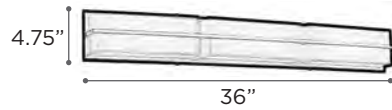

TAZZA

MODEL 90054PC
LAMP 3 X 10W - LED
KELVIN 3000K
LUMEN 2400
CRI 80
EXT 3.25" (ADA)