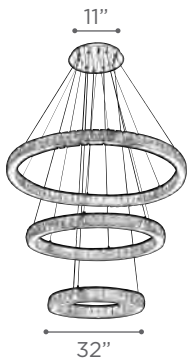

MODEL 90073PC
LAMP 45W - LED
KELVIN 3000K
LUMEN 3600
CRI 80
O.H. Supplied with 10 ft.
adjustable cable
FINISH PC
Diamond Cut Crystal
DIMMABLE Yes