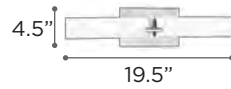

POLIPO

MODEL 918SNLED | 918PCLED
LAMP 20W - LED
KELVIN 3000K
LUMEN 1600
CRI 90
EXT 4" (ADA)

FINISH SN | PC
GLASS Matte Opal
DIMMABLE Yes
NOTE Vertical/Horizontal Mounting