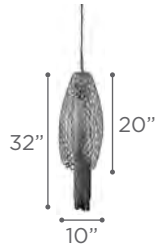

MODEL 70076AL
LAMP 1 X 60W - 120V - A19
(not included)

O.H. Supplied with 10 ft.
adjustable cable

FINISH AL
DIMMABLE Yes