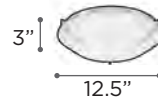

MODEL 1544SN
LAMP 20W - LED

KELVIN 3000K
LUMEN 1600
CRI 80