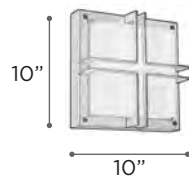

PICCOLO

MODEL 8026BZLED | 8026BZ
8026SLED | 8026SL
LAMP 13W - LED | 60W - 120V - A19
(not included)

KELVIN 3000K
LUMEN 992
CRI 90

EXT 4" (ADA)

FINISH BZ | SN
GLASS Frost
MATERIAL Cast Aluminum