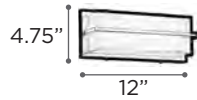

MODEL 90050PC
LAMP 10W - LED
KELVIN 3000K
LUMEN 800
CRI 80
EXT 3.25" (ADA)