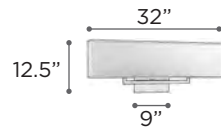

DREAM

MODEL 18198PC
LAMP 4 X 60W - 120V - A19
(not included)

EXT 9"