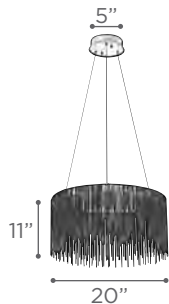

DAVENPORT

MODEL 91156PC
LAMP 35W - LED

KELVIN 3000K
LUMEN 1750
CRI 80

O.H. Supplied with 10 ft. adjustable cable

FINISH PC
Satin Nickel Metal Chain

DIMMABLE Yes

MODEL 91158PC
LAMP 8W - LED

KELVIN 3000K
LUMEN 456
CRI 80

EXT. 4" (ADA)

FINISH PC
Satin Nickel Metal Chain

DIMMABLE Yes

MODEL 91154PC
LAMP 25W - LED

KELVIN 3000K
LUMEN 1500
CRI 80

O.H. Supplied with 10 ft. adjustable cable

FINISH PC
Satin Nickel Metal Chain

DIMMABLE Yes

MODEL 91152PC
LAMP 12W - LED

KELVIN 3000K
LUMEN 660
CRI 80

O.H. Supplied with 10 ft. adjustable cable

FINISH PC
Satin Nickel Metal Chain

DIMMABLE Yes