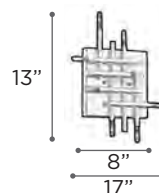

DENNY

MODEL 6540PC
LAMP 8 X 10W - 12V - G4 (included)

EXT 2" (ADA)

FINISH PC
DIMMABLE Yes