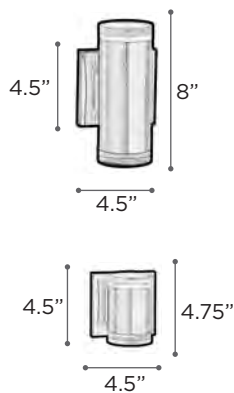

SYROS

MODEL 90082PC
LAMP 14W - LED
EXT 4" (ADA)
KELVIN 3000K
LUMEN 1200
CRI 80
MODEL 90080PC
LAMP 14W - LED
EXT 4" (ADA)
KELVIN 3000K
LUMEN 1200
CRI 80
FINISH PC
LENS Acrylic
DIMMABLE Yes