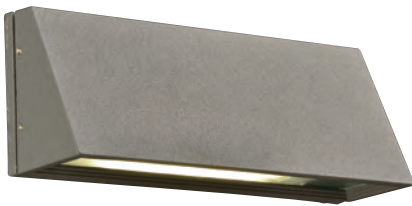

ORIGO

- **MODEL** 1306BZ | 1306SL
- **LAMP** 1 X 60W - 120V - T10 (not included)
- **EXT** 3.5" (ADA)
- **FINISH** BZ | SL
- **GLASS** Frost Diffuser
- **MATERIAL** Cast Aluminum