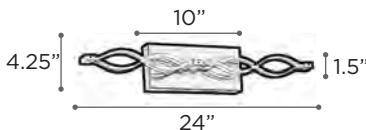

MODEL 7316PC
LAMP 15W - LED
KELVIN 3000K
LUMEN 1152
CRI 90
EXT 3.5" (ADA)

FINISH PC
LENS Opal Acrylic Diffuser
DIMMABLE Yes
NOTE Vertical/Horizontal Mounting