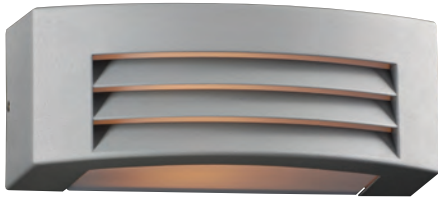

LUCIANO

- **MODEL** 2253BZ | 2253SL
- **LAMP** 1 X 60W - 120V - A19 (not included)
- **MODEL** 2253BZGU24LED | 2253SLGU24LED
- **LED LAMP** 1 X 9W - GU24 - LED (included)
- **MODEL** 2253BZ118Q | 2253SL118Q
- **CFL LAMP** 1 X 18W - 120V - Quad18 (G24q-2)
- **EXT** 5"
- **FINISH** BZ | SL
- **LENS** Opal Acrylic
- **MATERIAL** Cast Aluminum