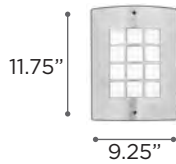

TURIN & FIGARO

1879

- **MODEL** 1876SN | 1879SN
- **LAMP** 1 X 40W - 120V - A19 (not included)
- **MODEL** 1876SNGU24LED | 1879SNGU24LED
- **LED LAMP** 1 X 9W - GU24 - LED (included)
- **MODEL** 1876SN118Q | 1879SN118Q
- **CFL LAMP** 1 X 18W - 120V - Quad18 (G24q-2)
- **EXT** 4" (ADA)
- **FINISH** SN
- **LENS** Opal Acrylic
- **MATERIAL** Stainless Steel

CAGE

- **MODEL** 8052BZ | 8052SL
- **LAMP** 1 X 60W - 120V - A1 (not included)
- **FINISH** BZ | SL
- **GLASS** Frost
- **MATERIAL** Cast Aluminum