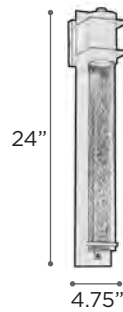

TAKATO

MODEL 32007ORB
LAMP 50W - GU10 or 7W - GU10 - LED (included)
EXT 5"