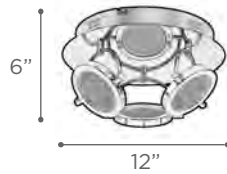

ARIELLA

MODEL 40007PC
LAMP 5 X 6W - LED
KELVIN 3000K
LUMEN 1150
CRI 80

MODEL 40006PC
LAMP 3 X 6W - LED
KELVIN 3000K
LUMEN 730
CRI 80

FINISH PC
GLASS Crystal Infused Glass
DIMMABLE Yes