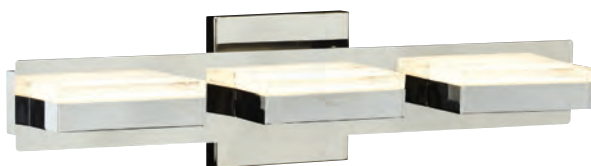

SIGMA

MODEL 91149PC
LAMP 15W - LED

KELVIN 3000K
LUMEN 675
CRI 80

EXT 3.75" (ADA)

MODEL 91147PC
LAMP 12W - LED

KELVIN 3000K
LUMEN 540
CRI 80

EXT 3.75" (ADA)

MODEL 91145PC
LAMP 9W - LED

KELVIN 3000K
LUMEN 405
CRI 80

EXT 3.75" (ADA)

FINISH PC
LENS Prismatic Clear Acrylic
DIMMABLE Yes