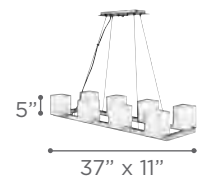

MEGAN

MODEL 7278SN
LAMP 8 X 60W - 120V - E12 (not included)

O.H. Supplied with 10 ft. adjustable cable

FINISH SN
GLASS Matte Opal
DIMMABLE Yes