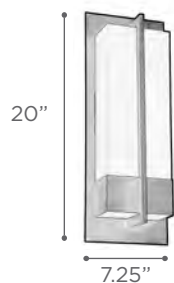

MODEL 2906BK
LAMP 12W - LED
EXT 5"
KELVIN 3000K
LUMEN 540
CRI 80

FINISH BK
LENS Opal Acrylic
MATERIAL Cast Aluminum