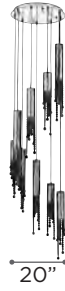

TRENTO

MODEL 81749PC
LAMP 18 X 35W - 120V - GU10 (included)
O.H. Supplied with 15 ft. adjustable cable
FINISH PC Handcut Crystal
DIMMABLE Yes

36"

MODEL 81746PC
LAMP 9 X 35W - 120V - GU10 (included)
O.H. Supplied with 10 ft. adjustable cable
FINISH PC Handcut Crystal
DIMMABLE Yes

20"

26"

3"

MODEL 81741PC
LAMP 1 X 35W - 120V - GU10 (included)
O.H. Supplied with 10 ft. adjustable cable
FINISH PC Handcut Crystal
DIMMABLE Yes