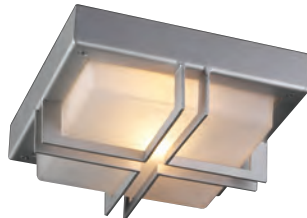

SUMMA

MODEL 8045BZLED | 8045BZ
8045SLED | 8045SL
LAMP 16W - LED | 60W - 120V - A19
(not included)

KELVIN 3000K
LUMEN 1280
CRI 90

EXT 4" (ADA)

FINISH BZ | SN
GLASS Frost
MATERIAL Cast Aluminum

PICCOLO

MODEL 8026BZLED | 8026BZ
8026SLED | 8026SL
LAMP 13W - LED | 60W - 120V - A19
(not included)