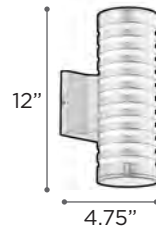

DECKER

MODEL	4067BA
LAMP	2 X 7W - LED
KELVIN	4000K
LUMEN	1190
CRI	80
EXT	6.5"
MODEL	4065BA
LAMP	7W - LED
KELVIN	4000K
LUMEN	595
CRI	80
EXT	6.5"
FINISH	BA
GLASS	Frost
MATERIAL	Cast Aluminum