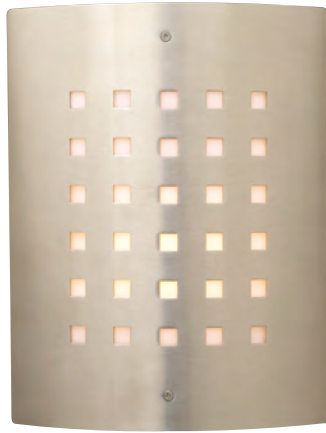

1879

- **MODEL** 1876SN | 1879SN
- **LAMP** 1 X 40W - 120V - A19 (not included)
- **MODEL** 1876SNGU24LED | 1879SNGU24LED
- **LED LAMP** 1 X 9W - GU24 - LED (included)
- **MODEL** 1876SN118Q | 1879SN118Q
- **CFL LAMP** 1 X 18W - 120V - Quad18 (G24q-2)
- **EXT** 4" (ADA)
- **FINISH** SN
- **LENS** Opal Acrylic
- **MATERIAL** Stainless Steel