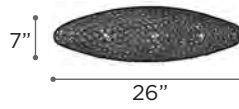

ALEXA

MODEL 92914PC
LAMP 3 X 40W - 120V - G9 (included)

EXT 7"