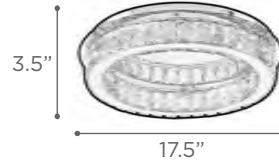

MODEL 90075PC
LAMP 15W - LED

KELVIN 3000K
LUMEN 1200
CRI 80

FINISH PC
Diamond Cut Crystal

DIMMABLE Yes

NOTE Ceiling/Wall Mounting