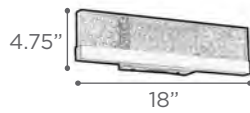

MODEL 92963PC
LAMP 18W - LED
KELVIN 3000K
LUMEN 1440
CRI 90
EXT 3" (ADA)