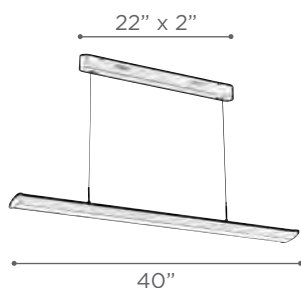

ARCHIE

MODEL 14839AL
LAMP 135W - LED
KELVIN 3000K
LUMEN 10000
CRI 80
O.H. Supplied with 10 ft. adjustable cable
FINISH AL
DIFFUSER Opal Acrylic
DIMMABLE Yes