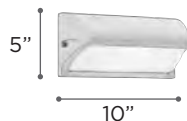

AMBERES

- **MODEL** 2110BZ | 2110SL
- **LAMP** 1 X 40W - 120V - A19 (not included)
- **MODEL** 2110BZGU24LED | 2110SLGU24LED
- **LED LAMP** 1 X 9W - GU24 - LED (included)
- **MODEL** 2110BZ113Q | 2110SL113Q
- **CFL LAMP** 1 X 13W - 120V - Quad13 (G24q-1)
- **EXT** 4.5"
- **FINISH** BZ | SL
- **LENS** Opal Acrylic
- **MATERIAL** Cast Aluminum