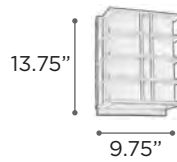

MODEL 16648BZ
LAMP 2 X 60W - 120V - A19 (not included)

MODEL 16648BZGU24LED
LED LAMP 2 X 9W - GU24 - LED (included)

MODEL 16648BZ226Q
CFL LAMP 2 X 26W - 120V - Quad26 (G24q-3)

EXT 7"

MODEL 16646BZ
LAMP 2 X 60W - 120V - A19 (not included)

MODEL 16646BZGU24LED
LED LAMP 1 X 9W - GU24 - LED (included)

MODEL 16646BZ126Q
CFL LAMP 1 X 26W - 120V - Quad26 (G24q-3)

EXT 7"

MODEL 16644BZ
LAMP 1 X 60W - 120V - A19 (not included)

MODEL 16644BZGU24LED
LED LAMP 1 X 9W - GU24 - LED (included)

FINISH BZ
LENS Matte Opal Acrylic
MATERIAL Cast Aluminum