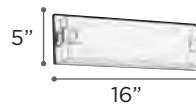

MODEL 3341PC
LAMP 18W - LED
KELVIN 3000K
LUMEN 1440
CRI 90
EXT 2.5" (ADA)

FINISH PC
GLASS Opal
DIMMABLE Yes
NOTE Vertical/Horizontal Mounting