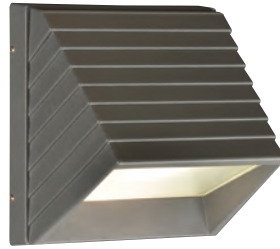

LE DOUX

MODEL 1311BZ | 1311SL
LAMP 10W - LED
KELVIN 3000K
LUMEN 960
CRI 80
EXT 5"
FINISH BZ | SL
GLASS Frost Diffuser
MATERIAL Cast Aluminum