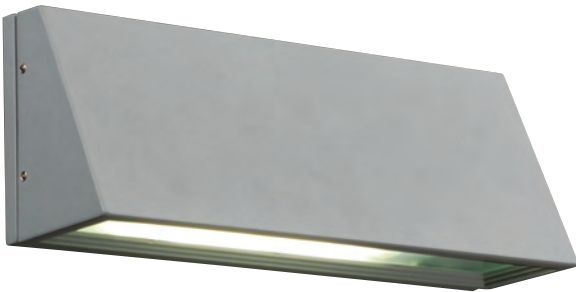

ORIGO

- **MODEL** 1306BZ | 1306SL
- **LAMP** 1 X 60W - 120V - T10 (not included)
- **EXT** 3.5" (ADA)
- **FINISH** BZ | SL
- **GLASS** Frost Diffuser
- **MATERIAL** Cast Aluminum