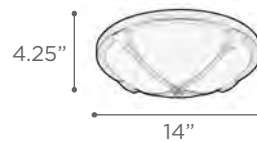

MODEL 84455SN
LAMP 12W - LED
KELVIN 3000K
LUMEN 960
CRI 90

FINISH SN
GLASS Opal Acrylic
DIMMABLE Yes