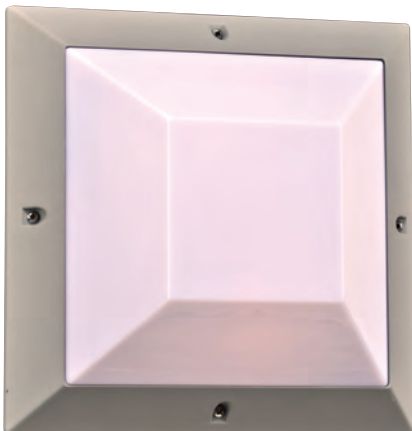

HARRISON

- **MODEL** 2717BZ | 2717SL
- **LAMP** 1 X 60W - 120V - A19 (not included)
- **MODEL LED LAMP** 2717BZGU24LED | 2717SLGU24LED
- **LED LAMP** 1 X 9W - GU24 - LED (included)
- **MODEL CFL LAMP** 2717BZ118GU24 | 2717SL118GU24
- **CFL LAMP** 1 X 18W - 120V - GU24 (included)
- **EXT** 4.25"
- **FINISH** BZ | SL
- **LENS** Opal Acrylic
- **MATERIAL** Cast Aluminum