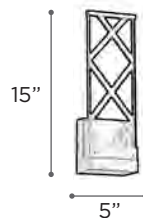

BROOKLAND

MODEL 55018PC
LAMP 20W - LED

KELVIN 3000K
LUMEN 1500
CRI 90

EXT 3.5" (ADA)

FINISH PC
GLASS Mitered White Glass
DIMMABLE Yes
NOTE Vertical/Horizontal Mounting

OVIS

MODEL 81110PC
LAMP 12W - LED

EXT 3.25" (ADA)