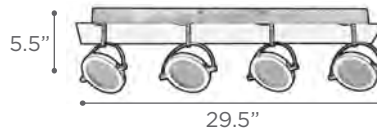

ARIELLA

MODEL 40001PC
LAMP 6W - LED

KELVIN 3000K
LUMEN 280
CRI 80

EXT 7"

MODEL 40003PC
LAMP 3 X 6W - LED

KELVIN 3000K
LUMEN 730
CRI 80

EXT 7"

MODEL 40004PC
LAMP 4 X 6W - LED

KELVIN 3000K
LUMEN 950
CRI 80

EXT 7"

FINISH PC

GLASS Crystal Infused Glass

DIMMABLE Yes

NOTE Each light is fully rotatable in all directions
Wall/Ceiling Mounting