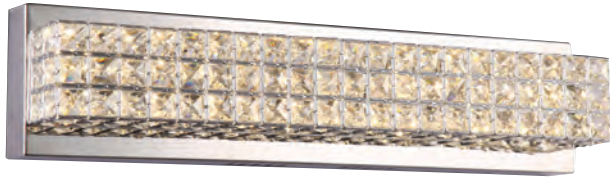

DIAMOND

MODEL 92717PC
LAMP 16W - LED
KELVIN 3000K
LUMEN 1300
CRI 80
EXT 4" (ADA)

MODEL 92718PC
LAMP 24W - LED
KELVIN 3000K
LUMEN 1300
CRI 80
EXT 4" (ADA)

FINISH PC
Asfour Crystal
DIMMABLE Yes
NOTE Vertical/Horizontal Mounting

COMMODORE

MODEL 92956PC
LAMP 24W - LED
KELVIN 3000K
LUMEN 1920
CRI 90
EXT 2.5" (ADA)

MODEL 92958PC
LAMP 36W - LED
KELVIN 3000K
LUMEN 2880
CRI 90
EXT 2.5" (ADA)

FINISH PC
GLASS Clear Diamond Crystal Beads
DIMMABLE Yes
NOTE Vertical/Horizontal Mounting