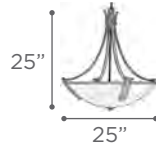

HIGHLAND

MODEL 14866ORB
LAMP 5 X 60W - 120V - A19 (included)

MODEL 14866ORBGU24LED
LED LAMP 5 X 9W - LED - GU24 (included)

MODEL 14866ORB518GU24
CFL LAMP 5 X 18W - 120V - GU24 (included)