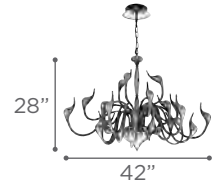

SWAN

MODEL 96936PC
LAMP 24 X 20W - 12V - G4 (included)
O.H. Supplied with 10 ft. adjustable cable
FINISH PC
DIMMABLE Yes

LOGAN

MODEL 7284PC
LAMP 4 X 60W - 120V - A19 (not included)
LED MODEL 7284PCGU24LED
LAMP 4 X 9W - LED - GU24 (included)
CFL MODEL 7284PC413GU24
LAMP 4 X 26W - 120V - GU24 (included)
O.H. Supplied with 10 ft. adjustable cable
FINISH PC
GLASS Acid Frost