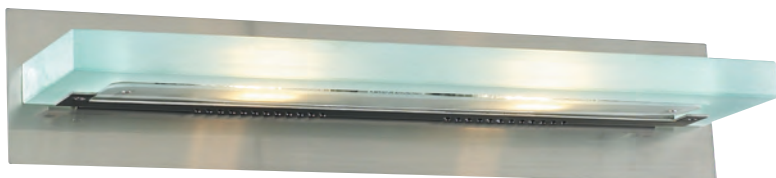

SLIM

- **MODEL** 1440SN
- **LAMP** 3 X 100W - 120V - J78MM - Halogen (included)
- **EXT** 5.5"

- **MODEL** 1430SN
- **LAMP** 2 X 100W - 120V - J78MM - Halogen (included)
- **EXT** 5.5"

- **FINISH** SN
- **GLASS** Acid Frost
- **DIMMABLE** Yes
- **NOTE** Vertical/Horizontal Mounting