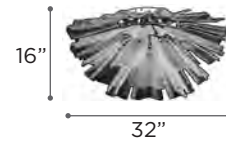

ENIGMA

MODEL 82334PC
LAMP 6 X 40W - 120V - G9
(included)

FINISH PC
GLASS Textured Frost
DIMMABLE Yes