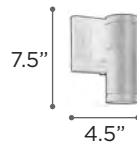

MODEL 8037BZ126Q | 8037SL126Q
CFL LAMP 1 X 26W - 120V - Quad26 (G24q-3)

EXT 5"

FINISH BZ | SL

GLASS Frost

MATERIAL Cast Aluminum

TROLL-I

MODEL 8022AL | 8022BZ | 8022WH
LAMP 1 X 60W - 120V - A15 or PAR 16
(not included) (up & down)