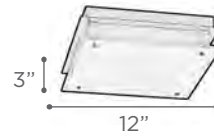

MODEL 55025SN
LAMP 28W - LED
KELVIN 3000K
LUMEN 2000
CRI 90

FINISH SN
GLASS Frost
DIMMABLE Yes