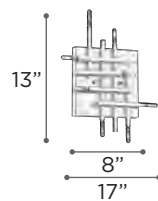

DENNY

MODEL 6540PC
LAMP 8 X 10W - 12V - G4 (included)
EXT 2" (ADA)
FINISH PC
DIMMABLE Yes