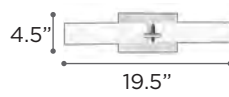

MODEL 918SNLED | 918PCLED
LAMP 20W - LED

KELVIN 3000K
LUMEN 1600
CRI 90

EXT 4" (ADA)

FINISH SN | PC
GLASS Matte Opal
DIMMABLE Yes