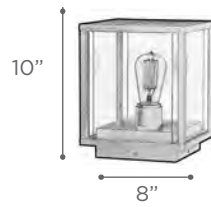

FINISH BZ
GLASS Clear
MATERIAL Cast Aluminum

MODEL 2273BZ
LAMP 1 X 60W - Med.
(Lamp not included)

EXT 7"

FINISH BZ
GLASS Clear
MATERIAL Cast Aluminum

MODEL 2275BZ
LAMP 1 X 60W - Med.
(Lamp not included)

FINISH BZ
GLASS Clear
MATERIAL Cast Aluminum