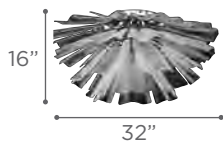

MODEL 82336PC
LAMP 12 X 40W - 120V - G9 (included)
O.H. Supplied with 15 ft. adjustable cable
FINISH PC Textured Frost
DIMMABLE Yes