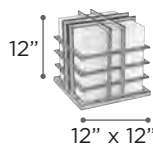

MODEL 16648BZ
LAMP 2 X 60W - 120V - A19 (not included)

MODEL 16648BZGU24LED
LED LAMP 2 X 9W - GU24 - LED (included)

MODEL 16648BZ226Q
CFL LAMP 2 X 26W - 120V - Quad26 (G24q-3)

EXT 7"

MODEL 16646BZ
LAMP 2 X 60W - 120V - A19 (not included)

MODEL 16646BZGU24LED
LED LAMP 1 X 9W - GU24 - LED (included)

MODEL 16646BZ126Q
CFL LAMP 1 X 26W - 120V - Quad26 (G24q-3)

EXT 7"

MODEL 16644BZ
LAMP 1 X 60W - 120V - A19 (not included)

MODEL 16644BZGU24LED
LED LAMP 1 X 9W - GU24 - LED (included)

FINISH BZ
LENS Matte Opal Acrylic
MATERIAL Cast Aluminum