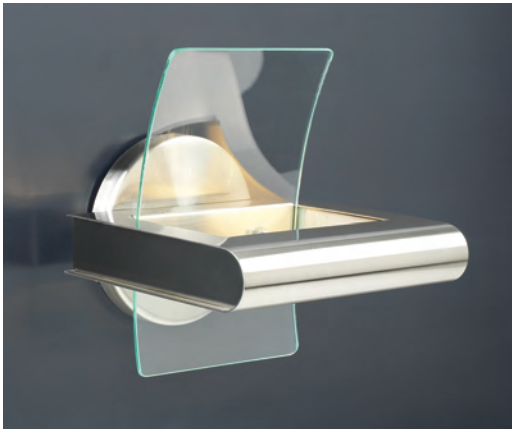

PATRICK

MODEL 6443SN
LAMP 1 X 150W - 120V - J78MM Halogen (included)
EXT 7.25"
FINISH SN
GLASS Clear
DIMMABLE Yes