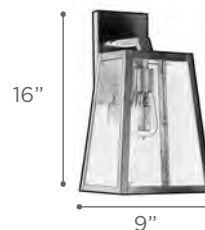

MODEL 2922BK
LAMP 1 X 100W - A19
(Lamp not included)
EXT 8.5"

FINISH BK
GLASS Clear Beveled
MATERIAL Powder Coated Steel