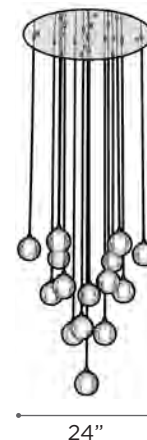

O.H. Supplied with 10 ft. adjustable cable

FINISH SN
SHADE Off-White
DIMMABLE Yes

NUETRON

MODEL 92931PC
LAMP 1 X 25W - 120V - G9 (included)

O.H. Supplied with 10 ft. adjustable cable

FINISH PC
GLASS Clear K9 Optic
DIMMABLE Yes