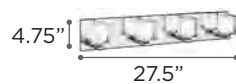

MODEL 3484PC
LAMP 4 X 40W - 120V - G9 (included)

EXT 4.75"