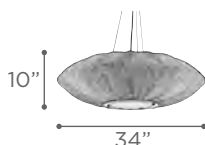

MARS

- **MODEL** 73012IVORY
- **LAMP** 4 X 60W - 120V - A19 (not included)

- **MODEL** 73012IVORY418GU24
- **CFL LAMP** 4 X 18W - 120V - GU24 (included)

- **O.H.** Supplied with 10 ft. adjustable cable

- **FINISH** PC
- **SHADE** Ivory Silk
- **GLASS** Bottom Glass Diffuser
- **DIMMABLE** Yes

ENOLA

- **MODEL** 73009IVORY
- **LAMP** 5 X 40W - 120V - A19 (not included)

- **O.H.** Supplied with 10 ft. adjustable cable

- **FINISH** PC
- **SHADE** Ivory Silk
- **DIMMABLE** Yes