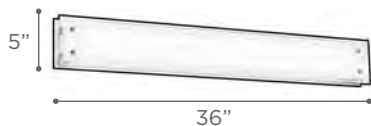

ESSEX

MODEL 55023PC
LAMP 42W - LED
KELVIN 3000K
LUMEN 3200
CRI 90
EXT 3" (ADA)

MODEL 55021PC
LAMP 32W - LED
KELVIN 3000K
LUMEN 2400
CRI 90
EXT 3" (ADA)

FINISH PC
GLASS Frost
DIMMABLE Yes
NOTE Vertical/Horizontal Mounting

CLARIDGE

MODEL 3388SN
LAMP 21W - LED
KELVIN 3000K
LUMEN 1700
CRI 80
EXT 2.75" (ADA)

MODEL 3386SN
LAMP 14W - LED
KELVIN 3000K
LUMEN 1150
CRI 80
EXT 2.75" (ADA)

FINISH SN
GLASS Matte Opal
DIMMABLE Yes
NOTE Vertical/Horizontal Mounting