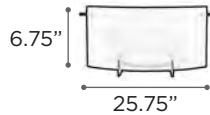

MODEL LAMP 12124PC
2 X 150W - 120V - J118MM - (included)

MODEL CFL LAMP 12124PC213GU24
2 X 26W - 120V - GU24 (included)

EXT 4" (ADA)