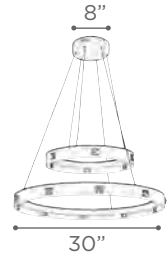

LUMIUM

MODEL 87828WH
LAMP 47W - LED
KELVIN 3000K
LUMEN 3915
CRI 80
O.H. Supplied with 10 ft. adjustable cable
FINISH WH
Asfour Crystal
DIMMABLE Yes

MODEL 87824WH
LAMP 17W - LED
KELVIN 3000K
LUMEN 1415
CRI 80
O.H. Supplied with 10 ft. adjustable cable
FINISH WH
Asfour Crystal
DIMMABLE Yes