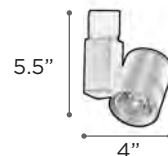

LENKA

MODEL TR264WH | TR264BK
LAMP 10W - LED
Kelvin 3000K
Lumen 710
CRI 90
FINISH WH | BK
LENS Clear
DIMMABLE Yes