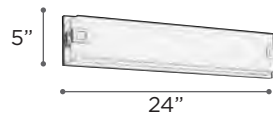

MODEL 3342PC
LAMP 24W - LED
KELVIN 3000K
LUMEN 1920
CRI 90
EXT 2.5" (ADA)