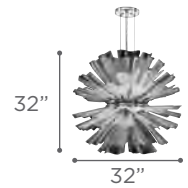

MODEL 82333PC
LAMP 8 X 40W - 120V - G9 (included)
O.H. Supplied with 10 ft. adjustable cable
FINISH PC Textured Frost
DIMMABLE Yes