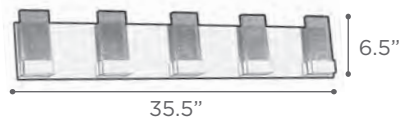

FINISH PC
GLASS Crystal Infused Glass
DIMMABLE Yes