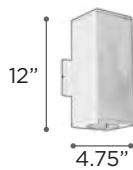

DOMINICK

MODEL 2087BZ | 2087SL
LAMP 2 X 12W - LED (up & down)
KELVIN 3000K
LUMEN 1800
CRI 80
EXT 7"