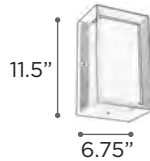

HELMSLEY

- **MODEL** 2715BZ | 2715SL
- **LAMP** 1 X 40W - 120V - A19 (not included)
- **MODEL** 2715BZGU24LED | 2715SLGU24LED
- **LED LAMP** 1 X 9W - GU24 - LED (included)
- **MODEL** 2715BZ126Q | 2715SL126Q
- **CFL LAMP** 1 X 26W - 120V - Quad26 (G24q-3)
- **EXT** 5.25"
- **FINISH** BZ | SL
- **LENS** Opal Acrylic
- **MATERIAL** Cast Aluminum