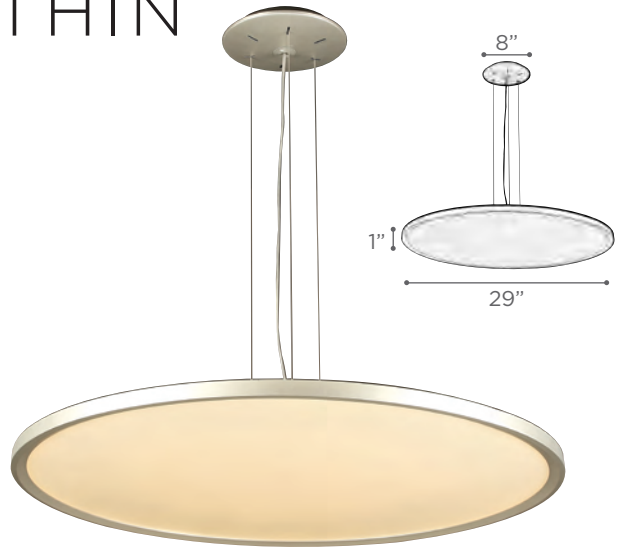

HALO

MODEL 14842AL
LAMP 120W - LED
KELVIN 3000K
LUMEN 5000
CRI 80

O.H. Supplied with 10 ft. adjustable cable

FINISH AL
DIFFUSER Opal Acrylic
DIMMABLE Yes

THIN

MODEL 14848AL
LAMP 50W - LED

KELVIN 3000K
LUMEN 3500
CRI 80