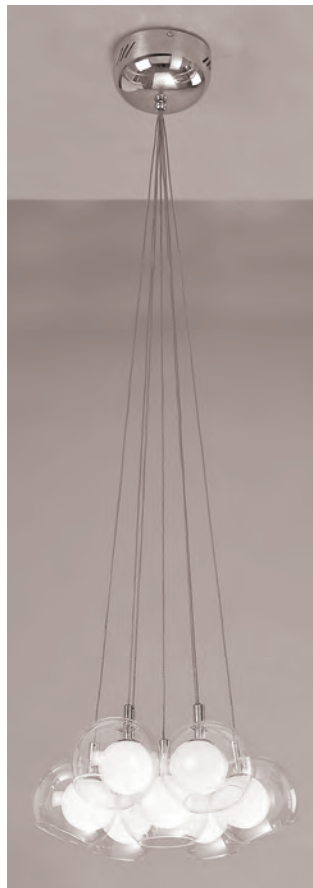

22"

MODEL 86620SN
LAMP 19 X 20W - 12V - G4 (included)

O.H. Supplied with 6 ft. adjustable cable

FINISH SN
GLASS Inner Opal & Outer Clear

DIMMABLE Yes