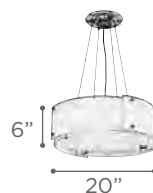

WYNDHAM

MODEL 649SN
LAMP 6 X 50W - 120V - G9 (included)

O.H. 28" to 44" Telescopic

FINISH SN
GLASS Frost

DIMMABLE Yes

Note: Supplied with Telescopic arm & hang straight swivel for slope ceiling.

MODEL 648SN
LAMP 4 X 50W - 120V - G9 (included)
FINISH SN
GLASS Frost
DIMMABLE Yes