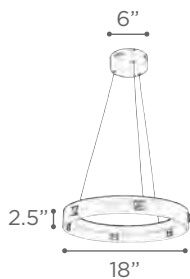

LUMIUM

MODEL 87828WH
LAMP 47W - LED
KELVIN 3000K
LUMEN 3915
CRI 80
O.H. Supplied with 10 ft. adjustable cable
FINISH WH
Asfour Crystal
DIMMABLE Yes

MODEL 87824WH
LAMP 17W - LED
KELVIN 3000K
LUMEN 1415
CRI 80
O.H. Supplied with 10 ft. adjustable cable
FINISH WH
Asfour Crystal
DIMMABLE Yes