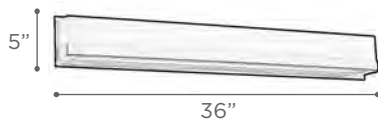

MODEL 55036PC
LAMP 42W - LED
KELVIN 3000K
LUMEN 3200
CRI 90
EXT 4" (ADA)

FINISH PC
GLASS Mitered White Glass
DIMMABLE Yes