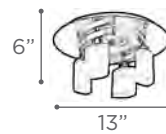

WYNDHAM

MODEL 649SN
LAMP 6 X 50W - 120V - G9 (included)

O.H. 28" to 44" Telescopic

FINISH SN
GLASS Frost

DIMMABLE Yes

Note: Supplied with Telescopic arm & hang straight swivel for slope ceiling.

MODEL 648SN
LAMP 4 X 50W - 120V - G9 (included)
FINISH SN
GLASS Frost
DIMMABLE Yes