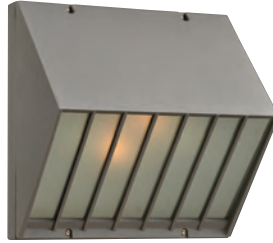

QUBERT

MODEL 8047BZ | 8047SL
LAMP 1 X 60W - 120V - A19 (not included)
EXT 6"
FINISH BZ | SL
GLASS Matte Opal
MATERIAL Cast Aluminum

CASTANA

- MODEL** 1313BZ | 1313SL
- LAMP** 2 X 60W - 120V - A19 (not included)
- MODEL LED LAMP** 1313BZGU24LED | 1313SLGU24LED
- LED LAMP** 2 X 9W - GU24 - LED (included)
- MODEL CFL LAMP** 1313BZ226Q | 1313SL226Q
- CFL LAMP** 2 X 26W - 120V - Quad26 (G24q-3)
- EXT** 7.5"
- FINISH** BZ | SL
- GLASS** Frost
- MATERIAL** Cast Aluminum