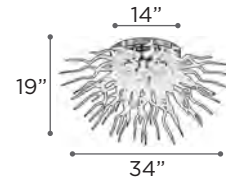

ENIGMA

MODEL 82334PC
LAMP 6 X 40W - 120V - G9
 (included)

FINISH PC
GLASS Textured Frost
DIMMABLE Yes

MEDUSA

MODEL 87772PC
LAMP 53 X 10W - 12V - G4
 (included)

FINISH PC
GLASS Frost
DIMMABLE Yes

CIRCUS

MODEL 81382PC
LAMP 8 X 35W - 120V - G9
 (included)