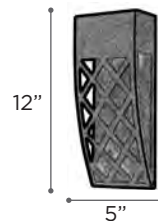

MONTY

MODEL 31774ORB | 31774SL
LAMP 6W - LED
KELVIN 2700K
LUMEN 260
CRI 90
EXT 2.75" (ADA)
FINISH ORB | SL
GLASS Diffuser
MATERIAL Aluminum