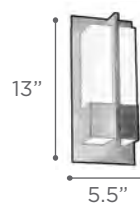

BRECON

MODEL 2902BK
LAMP 6W - LED
EXT 4.75"
KELVIN 3000K
LUMEN 300
CRI 80