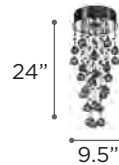

BEVERLY

MODEL 81720PC
LAMP 1 X 50W - 120V - GU10
(included)