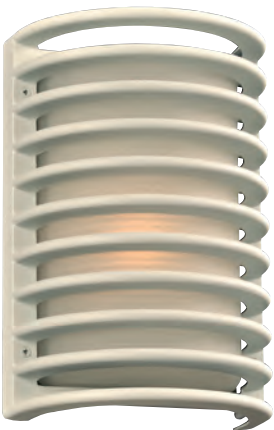

SUNSET-LED

MODEL 2038BZLED | 2038SNLED | 2038WHLED
LAMP 12W - LED

KELVIN 3000K
LUMEN 960
CRI 90

EXT 5.5"

FINISH BZ | SN | WH
GLASS Frost
MATERIAL Cast Aluminum