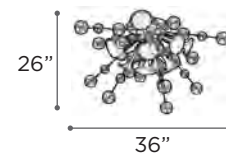

ENIGMA

MODEL 82334PC
LAMP 6 X 40W - 120V - G9
 (included)

FINISH PC
GLASS Textured Frost
DIMMABLE Yes

MEDUSA

MODEL 87772PC
LAMP 53 X 10W - 12V - G4
 (included)

FINISH PC
GLASS Frost
DIMMABLE Yes

CIRCUS

MODEL 81382PC
LAMP 8 X 35W - 120V - G9
 (included)