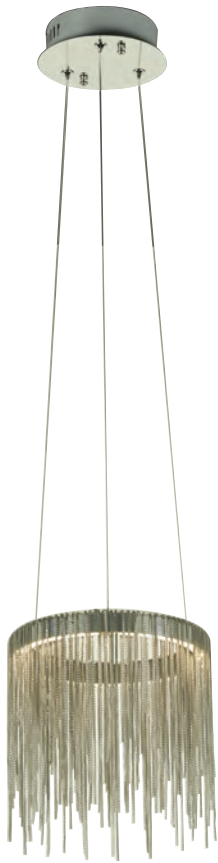

DAVENPORT

MODEL 91152PC
LAMP 12W - LED
KELVIN 3000K
LUMEN 660
CRI 80
O.H. Supplied with 10 ft. adjustable cable
FINISH PC
Satin Nickel
Metal Chain
DIMMABLE Yes