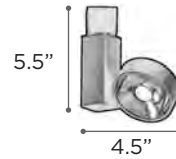

GISELLE

MODEL TR262WH | TR262BK
LAMP 12W - LED
Kelvin 3000K
Lumen 835
CRI 90
FINISH WH | BK
LENS Clear
DIMMABLE Yes