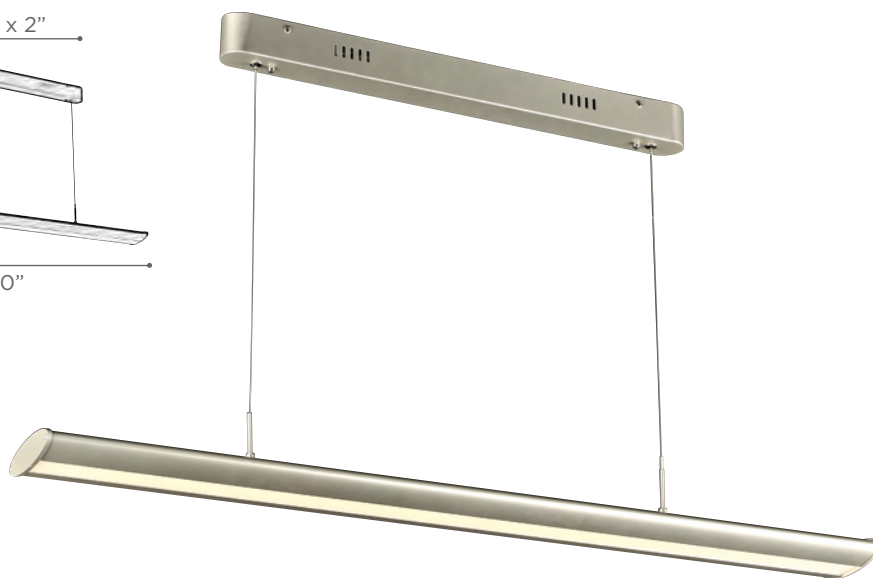

TWIST

MODEL 7310PC
LAMP 16W - LED
KELVIN 3000K
LUMEN 1820
CRI 90
O.H. Supplied with 10 ft. adjustable cable
FINISH PC
DIFFUSER Opal Acrylic
DIMMABLE Yes

EMILE

MODEL 88824SL
LAMP 40W - LED
KELVIN 3000K
LUMEN 1600
CRI 83
O.H. Supplied with 10 ft. adjustable cable
FINISH SILVER
DIFFUSER Opal Acrylic
DIMMABLE Yes

ARCHIE

MODEL 14839AL
LAMP 135W - LED
KELVIN 3000K
LUMEN 10000
CRI 80
O.H. Supplied with 10 ft. adjustable cable
FINISH AL
DIFFUSER Opal Acrylic
DIMMABLE Yes

CRISPIN

MODEL 92951WH
LAMP 50W - LED

KELVIN 3000K
LUMEN 4000
CRI 90