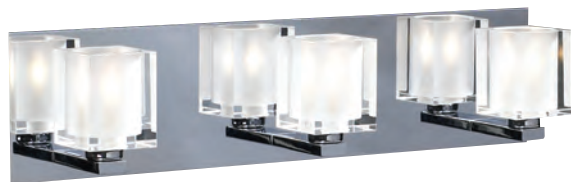

EXT 7.5"

MODEL 72191PC
LAMP 1 X 60W - 120V - E12
 (not included)

EXT 7.5"

FINISH PC
 Handcut Crystal
DIMMABLE Yes

GLACIER

MODEL 3485PC
LAMP 5 X 40W - 120V - G9 (included)

EXT 4.75"

MODEL 3484PC
LAMP 4 X 40W - 120V - G9 (included)