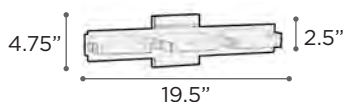

SIGMA

MODEL 91149PC
LAMP 15W - LED

KELVIN 3000K
LUMEN 675
CRI 80

EXT 3.75" (ADA)

MODEL 91147PC
LAMP 12W - LED

KELVIN 3000K
LUMEN 540
CRI 80

EXT 3.75" (ADA)

MODEL 91145PC
LAMP 9W - LED

KELVIN 3000K
LUMEN 405
CRI 80

EXT 3.75" (ADA)

FINISH PC
LENS Prismatic Clear Acrylic
DIMMABLE Yes