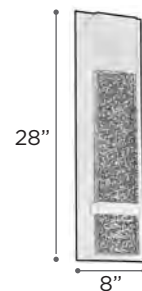

MODEL 31749AL | 31749BZ
LAMP 14W - LED

KELVIN 3000K
LUMEN 452
CRI 90

EXT 3.5" (ADA)

FINISH AL | BZ
GLASS Clear K9 Optic with Bubbles
MATERIAL Cast Aluminum