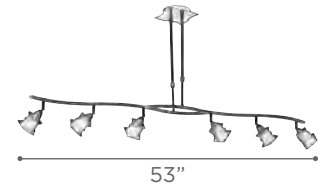

MODEL 6073SN
LAMP 6 X 40W - 120V - G9 (included)

O.H. 19" to 32" Telescopic

FINISH SN
GLASS Frost
DIMMABLE Yes