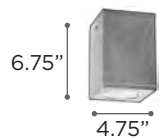

MODEL 2089BZ | 2089SL
LAMP 1 X 12W - LED
KELVIN 3000K
LUMEN 900
CRI 80
EXT 7"

FINISH BZ | SL
GLASS Clear Diffuser
MATERIAL Cast Aluminum