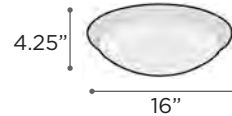

MAX

MODEL 1110WH
LAMP 28W - LED
KELVIN 3000K
LUMEN 1656
CRI 90