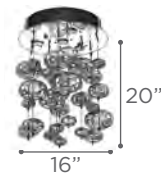

MODEL 96962PC
LAMP 4 X 50W - 120V - GU10
(included)

FINISH PC
GLASS Iridescent
DIMMABLE Yes

Note: Bubble glasses can be easily removed or added to achieve desired length.