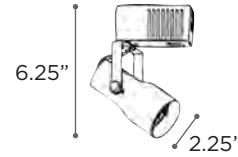

GIMBAL-12V

MODEL TR10
LAMP 20-50W - 12V - MR16 or 5W - MR16 LED
FINISH BK | WH

PROJECTA

TR618 (shown with TRPJ order each separately)

MODEL TR618
LAMP 20-50W - 12V - MR16 or 5W - MR16LED
FINISH WH | BK

MODEL TRPJ
FINISH BK
H X W 3" X 1.5"