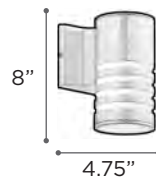

DECKER

MODEL	4067BA
LAMP	2 X 7W - LED
KELVIN	4000K
LUMEN	1190
CRI	80
EXT	6.5"
MODEL	4065BA
LAMP	7W - LED
KELVIN	4000K
LUMEN	595
CRI	80
EXT	6.5"
FINISH	BA
GLASS	Frost
MATERIAL	Cast Aluminum