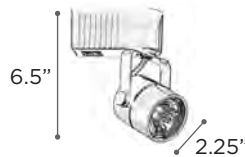

SLICK-12V

MODEL TR28
LAMP 20-50W - 12V - MR16 or 5W - MR16LED
FINISH BK | WH