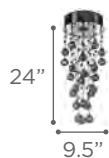

BEVERLY

MODEL 81720PC
LAMP 1 X 50W - 120V - GU10 (included)

FINISH PC
GLASS Asfour Handcut Crystal
DIMMABLE Yes