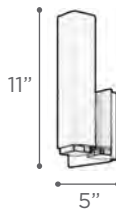

PRELUDE

MODEL 99919PC
LAMP 10W - LED

KELVIN 3000K
LUMEN 625
CRI 90

EXT 3" (ADA)

MODEL 99918PC
LAMP 30W - LED

KELVIN 3000K
LUMEN 1875
CRI 90

EXT 3" (ADA)

MODEL 99917PC
LAMP 38W - LED

KELVIN 3000K
LUMEN 2500
CRI 90

EXT 3" (ADA)

FINISH PC
GLASS Matte Opal Square Glass

DIMMABLE Yes

NOTE Vertical/Horizontal Mounting (except 99919PC)