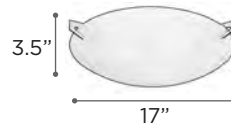

MODEL LAMP 12146PC
3 X 60W - 120V - A19 (not included)

MODEL LED LAMP 12146PCGU24LED
3 X 9W - GU24 - LED (included)

MODEL CFL LAMP 12146PC313PL
3 X 13W - 120V - PL13 (2GX7) (not included)