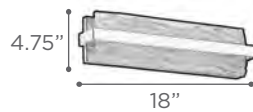

CHARTEUX

MODEL 84402PC
LAMP 20W - LED
KELVIN 3000K
LUMEN 1600
CRI 90
EXT 3" (ADA)