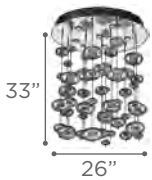

BUBBLE

MODEL 96966PC
LAMP 10 X 50W - 120V - GU10
(included)

MODEL 96968PC
LAMP 10 X 50W - 120V - GU10
(included)

FINISH PC
GLASS Iridescent
DIMMABLE No

MODEL 96964PC
LAMP 6 X 50W - 120V - GU10
(included)

FINISH PC
GLASS Iridescent
DIMMABLE No