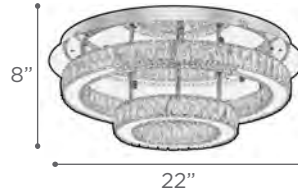

EQUIS

MODEL 90076PC
LAMP 36W - LED

KELVIN 3000K
LUMEN 2500
CRI 80

FINISH PC
Diamond Cut Crystal

DIMMABLE Yes