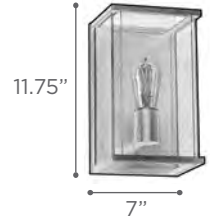

MODEL 2271BZ
LAMP 2 X 40W - Med.
(Lamp not included)

EXT 7"

FINISH BZ
GLASS Clear
MATERIAL Cast Aluminum