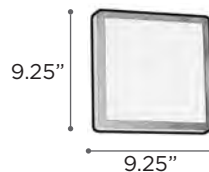

OLIVER

MODEL 2258BZ | 2258SL
LAMP 18W - LED
KELVIN 3000K
LUMEN 927
CRI 80
EXT 2.75" (ADA)
FINISH BZ | SL
LENS Opal Acrylic
MATERIAL Cast Aluminum
NOTE Wall/Ceiling