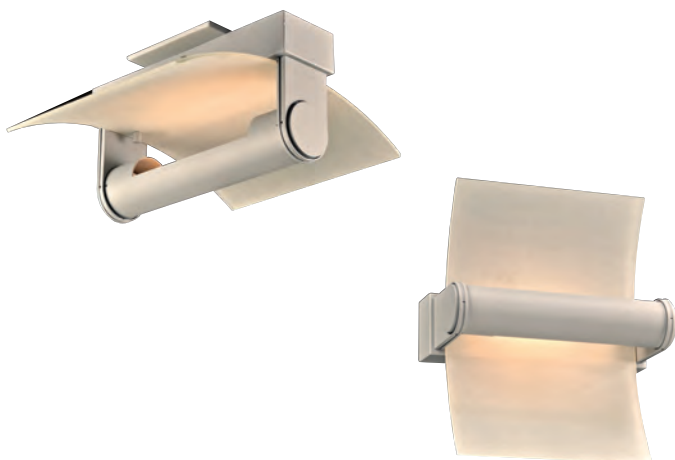

SYROS

MODEL 90082PC
LAMP 14W - LED
EXT 4" (ADA)
KELVIN 3000K
LUMEN 1200
CRI 80
MODEL 90080PC
LAMP 14W - LED
EXT 4" (ADA)
KELVIN 3000K
LUMEN 1200
CRI 80
FINISH PC
LENS Acrylic
DIMMABLE Yes

SAILA

MODEL 1384SL
LAMP 7W - LED
KELVIN 3000K
LUMEN 174
CRI 80
EXT 5.5"
FINISH SL
GLASS Frost
DIMMABLE Yes
NOTE Ceiling/Wall Mount

PICO

MODEL 1388SL
LAMP 4.2W - LED
KELVIN 3000K
LUMEN 264
CRI 80
EXT 4.25"
FINISH SL
LENS Frost
DIMMABLE Yes