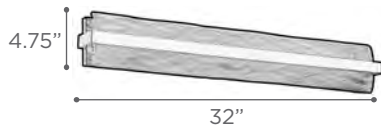

MODEL 84404PC
LAMP 30W - LED
KELVIN 3000K
LUMEN 2400
CRI 90
EXT 3" (ADA)

MODEL 84406PC
LAMP 40W - LED
KELVIN 3000K
LUMEN 3200
CRI 90
EXT 3" (ADA)

FINISH PC
GLASS Textured Frost
DIMMABLE Yes
NOTE Vertical/Horizontal Mounting