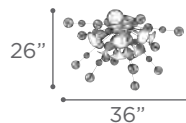

CIRCUS

MODEL 81388PC
LAMP 30 X 35W - 120V - G9 (included)

O.H. Supplied with 15 ft. adjustable cable

FINISH PC
GLASS Clear Globe & White Tulip

DIMMABLE Yes

MODEL 81385PC
LAMP 16 X 35W - 120V - G9 (included)

O.H. Supplied with 10 ft. adjustable cable

FINISH PC
GLASS Clear Globe & White Tulip
DIMMABLE Yes

MODEL 81382PC
LAMP 8 X 35W - 120V - G9 (included)

FINISH PC
GLASS Clear Globe & White Tulip

DIMMABLE Yes