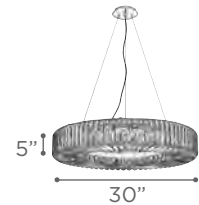

MODEL 90045PC
LAMP 16 X 40W - 120V - G9 (included)

O.H. Supplied with 10 ft. adjustable cable

FINISH PC
Asfour Crystal

DIMMABLE Yes