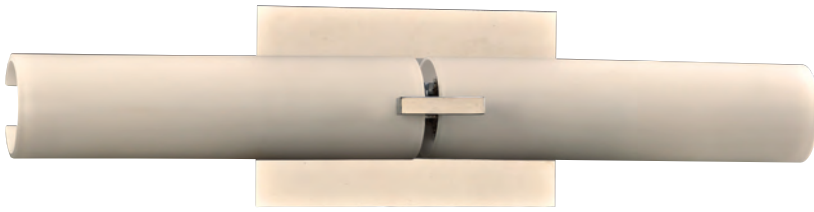

POLIPO

MODEL 918SNLED | 918PCLED
LAMP 20W - LED

KELVIN 3000K
LUMEN 1600
CRI 90

EXT 4" (ADA)

FINISH SN | PC
GLASS Matte Opal
DIMMABLE Yes