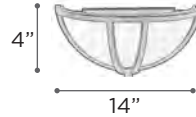

HIGHLAND

- **MODEL** 14860ORB
- **LAMP** 1 X 75W - 120V - A19 (not included)

- **MODEL** 14860ORBGU24LED
- **LED LAMP** 1 X 9W - GU24 - LED (included)

- **MODEL** 14860ORB126GU24
- **CFL LAMP** 1 X 26W - 120V - GU24 (included)

- **EXT** 6"

- **FINISH** ORB
- **GLASS** Marbleized