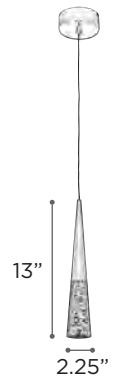

GAVIN

MODEL 91161PC
LAMP 4W - LED
KELVIN 3000K
LUMEN 240
CRI 80
O.H. Supplied with 10 ft. adjustable cable

FINISH PC
GLASS Clear
DIMMABLE Yes

ALIYA

MODEL 7573PC
LAMP 1 X 7W -LED
KELVIN 3000K
LUMEN 560
CRI 70
O.H. Supplied with 10 ft. adjustable cable
FINISH PC
GLASS Clear Seedy K9 Optic
DIMMABLE Yes