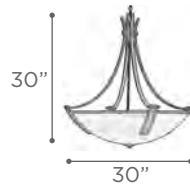

MODEL 14869ORB
LAMP 6 X 60W - 120V - A19 (included)

MODEL 14869ORBGU24LED
LED LAMP 6 X 9W - LED - GU24 (included)

MODEL 14869ORB618GU24
CFL LAMP 6 X 18W - 120V - GU24 (included)

O.H. Supplied with 10 ft. adjustable cable

FINISH ORB
SHADE Marbelized