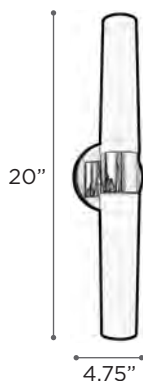

TRAX

MODEL 5042PCLED | 5042PC
LAMP 16W - LED | 2 X 60W - T10 (not included)
KELVIN 3000K
LUMEN 1280
CRI 90
EXT 4.75"
FINISH PC
GLASS Matte Opal
DIMMABLE Yes
NOTE Vertical/Horizontal Mounting