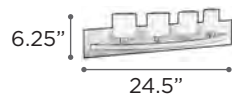

MODEL 644SN
LAMP 4 X 50W - 120V - G9 (included)

EXT 5.25"