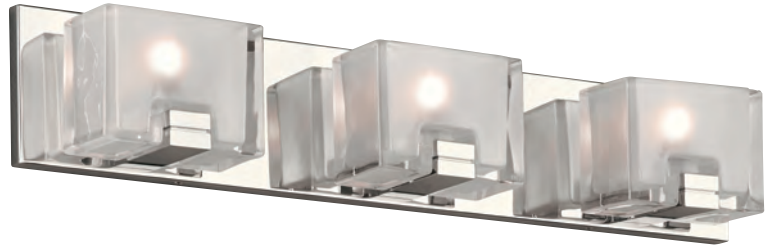

FILIGRE

MODEL 84421PC
LAMP 1 X 3.5W - G9 - LED (included)
KELVIN 3000K
LUMEN 300
CRI 80
EXT 3.75" (ADA)

MODEL 84423PC
LAMP 3 X 3.5W - G9 - LED (included)
KELVIN 3000K
LUMEN 900
CRI 80
EXT 3.75" (ADA)

MODEL 84424PC
LAMP 4 X 3.5W - G9 - LED (included)
KELVIN 3000K
LUMEN 1200
CRI 80
EXT 3.75" (ADA)

MODEL 84425PC
LAMP 5 X 3.5W - G9 - LED (included)
KELVIN 3000K
LUMEN 1500
CRI 80
EXT 3.75" (ADA)