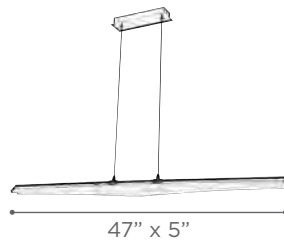

CRISPIN

MODEL 92951WH
LAMP 50W - LED

KELVIN 3000K
LUMEN 4000
CRI 90

O.H. Supplied with 10 ft. adjustable cable

FINISH WH
LENS Opal Acrylic
DIMMABLE Yes

AVIVA

MODEL 91119PC
LAMP 36W - LED

KELVIN 3000K
LUMEN 2016
CRI 80

O.H. Supplied with 10 ft. adjustable cable

FINISH PC
LENS Prismatic Clear Acrylic
DIMMABLE Yes

LINUX

MODEL 88811PC
LAMP 36W - LED

KELVIN 3000K
LUMEN 2300
CRI 80

O.H. Supplied with 10 ft. adjustable cable

FINISH PC
DIFFUSER Opal Acrylic
DIMMABLE Yes