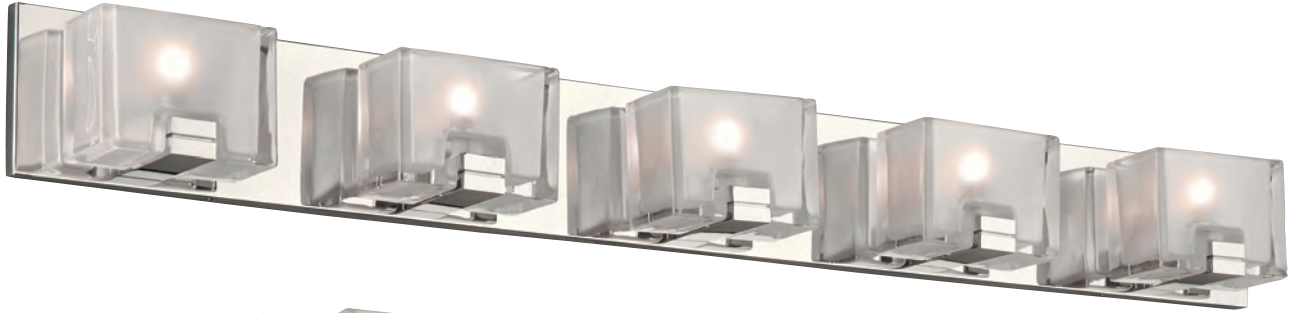

FILIGRE

MODEL 84421PC
LAMP 1 X 3.5W - G9 - LED (included)
KELVIN 3000K
LUMEN 300
CRI 80
EXT 3.75" (ADA)

MODEL 84423PC
LAMP 3 X 3.5W - G9 - LED (included)
KELVIN 3000K
LUMEN 900
CRI 80
EXT 3.75" (ADA)

MODEL 84424PC
LAMP 4 X 3.5W - G9 - LED (included)
KELVIN 3000K
LUMEN 1200
CRI 80
EXT 3.75" (ADA)

MODEL 84425PC
LAMP 5 X 3.5W - G9 - LED (included)
KELVIN 3000K
LUMEN 1500
CRI 80
EXT 3.75" (ADA)