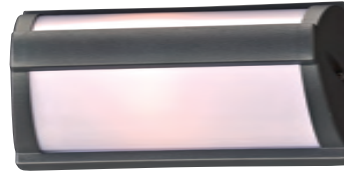

LUKAS

- **MODEL** 2702BZ | 2702SL
- **LAMP** 1 X 40W - 120V - A19 (not included)
- **MODEL** 2702BZGU24LED | 2702SLGU24LED
- **LED LAMP** 1 X 9W - 120V - GU24 (included)
- **MODEL** 2702BZ118Q | 2702SL118Q
- **CFL LAMP** 1 X 18W - 120V - Quad18 (G24q-2)
- **EXT** 4.5"
- **FINISH** BZ | SL
- **LENS** Opal Acrylic
- **MATERIAL** Cast Aluminum