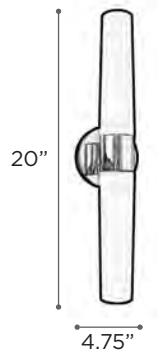

EXT 4" (ADA)

MODEL 1044SNLED
LAMP 20W - LED

KELVIN 3000K
LUMEN 1600
CRI 90

EXT 4" (ADA)

FINISH SN
LENS Clear Acrylic
DIMMABLE Yes
NOTE Vertical/Horizontal Mounting

TRAX

MODEL 5042PCLED | 5042PC
LAMP 16W - LED | 2 X 60W - T10
(not included)