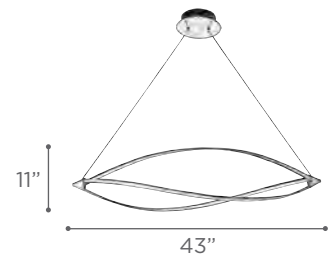

TRIA

- **MODEL** 7300PC
- **LAMP** 46W - LED
- **KELVIN** 3000K
- **LUMEN** 3904
- **CRI** 90
- **O.H.** Supplied with 10 ft. adjustable cable
- **FINISH** PC
- **DIFFUSER** Opal Acrylic
- **DIMMABLE** Yes