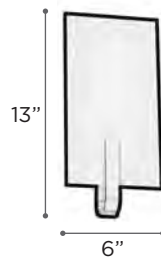

MODEL	7510PC
LAMP	16W - LED
EXT	3" (ADA)
KELVIN	3000K
LUMEN	1280
CRI	80
FINISH	PC
GLASS	Frost
DIMMABLE	Yes