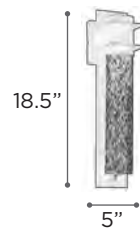

ARSENAL

MODEL 16680BZ
LAMP 18W - LED
EXT 4" (ADA)
KELVIN 3000K
LUMEN 1440
CRI 90
FINISH BZ
GLASS Frost

TAKATO

MODEL 32007ORB
LAMP 50W - GU10 or 7W - GU10 - LED (included)
EXT 5"

MODEL 32009ORB | 32009SN
LAMP 50W - GU10 or 7W - GU10 - LED (included)
EXT 5"
FINISH ORB | SN
GLASS Clear Seedy
MATERIAL Cast Aluminum