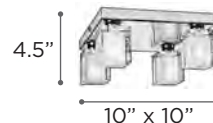

GLACIER

MODEL 3486PC
LAMP 4 X 40W - 120V - G9 (included)

FINISH PC
GLASS Clear with Inside Frost
DIMMABLE Yes