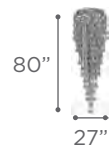

MODEL 81727PC
LAMP 16X 50W - 120V - GU10 (included)