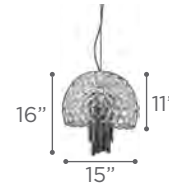

MODEL 70078AL
LAMP 1 X 60W - 120V - A19
(not included)

O.H. Supplied with 10 ft.
adjustable cable

FINISH AL
DIMMABLE Yes