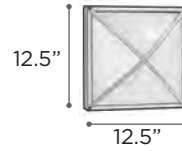

DANZA-LED

MODEL 31700BZLED | 31700SLLED
LAMP 24W - LED

KELVIN 3000K
LUMEN 1920
CRI 90

EXT 6"

FINISH BZ | SL
GLASS Frost
MATERIAL Cast Aluminum