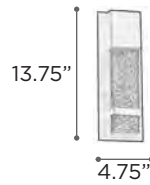

LEDA

MODEL 31746AL | 31746BZ
LAMP 6W - LED

KELVIN 3000K
LUMEN 215
CRI 90

EXT 3" (ADA)