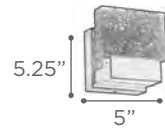

OMBRELLE

MODEL 84411PC
LAMP 1 X 6W - LED
KELVIN 3000K
LUMEN 480
CRI 90
EXT 3.5" (ADA)