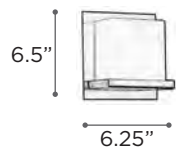

FURLUX

- **MODEL** 18151PC
- **LAMP** 1 X 40W - 120V - G9 (included)
- **EXT** 4" (ADA)
- **FINISH** PC
- **GLASS** Matte Opal
- **DIMMABLE** Yes