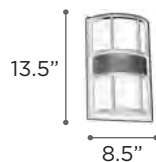

LARISSA

- **MODEL** 16658BZ
- **LAMP** 2 X 60W - 120V - A19 (not included)
- **MODEL** 16658BZGU24LED
- **LED LAMP** 2 X 9W - GU24 - LED (included)
- **MODEL** 16658BZ226Q
- **CFL LAMP** 2 X 26W - 120V - Quad26 (G24q-3)
- **EXT** 5.5"
- **MODEL** 16656BZ
- **LAMP** 1 X 60W - 120V - A19 (not included)
- **MODEL** 16656BZGU24LED
- **LED LAMP** 1 X 9W - GU24 - LED (included)
- **MODEL** 16656BZ126Q
- **CFL LAMP** 1 X 26W - 120V - Quad26 (G24q-3)
- **EXT** 4" (ADA)
- **FINISH** BZ
- **LENS** Matte Opal Acrylic
- **MATERIAL** Cast Aluminum