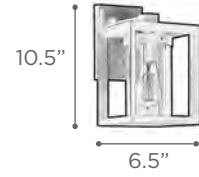

SULLIVAN

MODEL 2911BK
LAMP 1 X 60W - A19
(Lamp not included)
EXT 9"