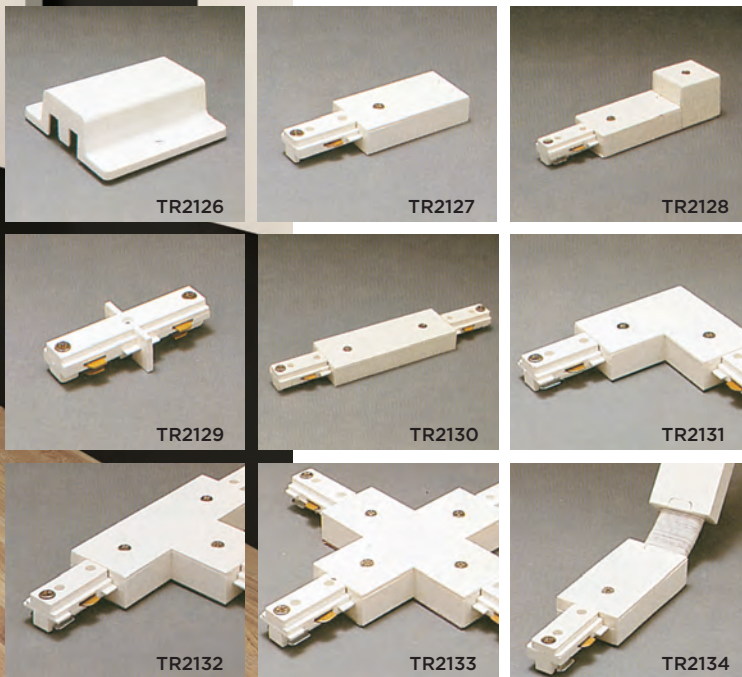

TR2126

TR2127

TR2128

TR2129

TR2130

TR2131

TR2132

TR2133

TR2134

TR2126 | BK/WH | Floating power feed. Allows connecting the track to the electric box at any point of track. Includes canopy, mounting hardware and extra end cap.

TR2127 | BK/WH | End power feed to start a run. (Adds 2 3/4" to length.)

TR2128 | BK/WH | End power feed. Accepts 1/2" trade size conduit fitter. Use with surface conduit system.

TR2129 | BK/WH | Mini joiner to connect two track sections end to end. (Adds J" to length - not a power feed.)

TR2130 | BK/WH | Straight connector with power feed to connect two track sections end to end. (Adds 4" to length)

TR2131 | BK/WH | Polarity "L" connector with power feed to connect two track sections at a 90° angle.

TR2132 | BK/WH | "T" connector with power feed to connect three track sections at a "T" configuration. Field adjustable for right & left hand applications.

TR2133 | BK/WH | "X" connector with power feed to connect four track sections into a cross configuration.

TR2134 | BK/WH | Flexible connector with power feed to connect two tracks at any angle up to 90° or wall to ceiling or pitched ceiling applications.