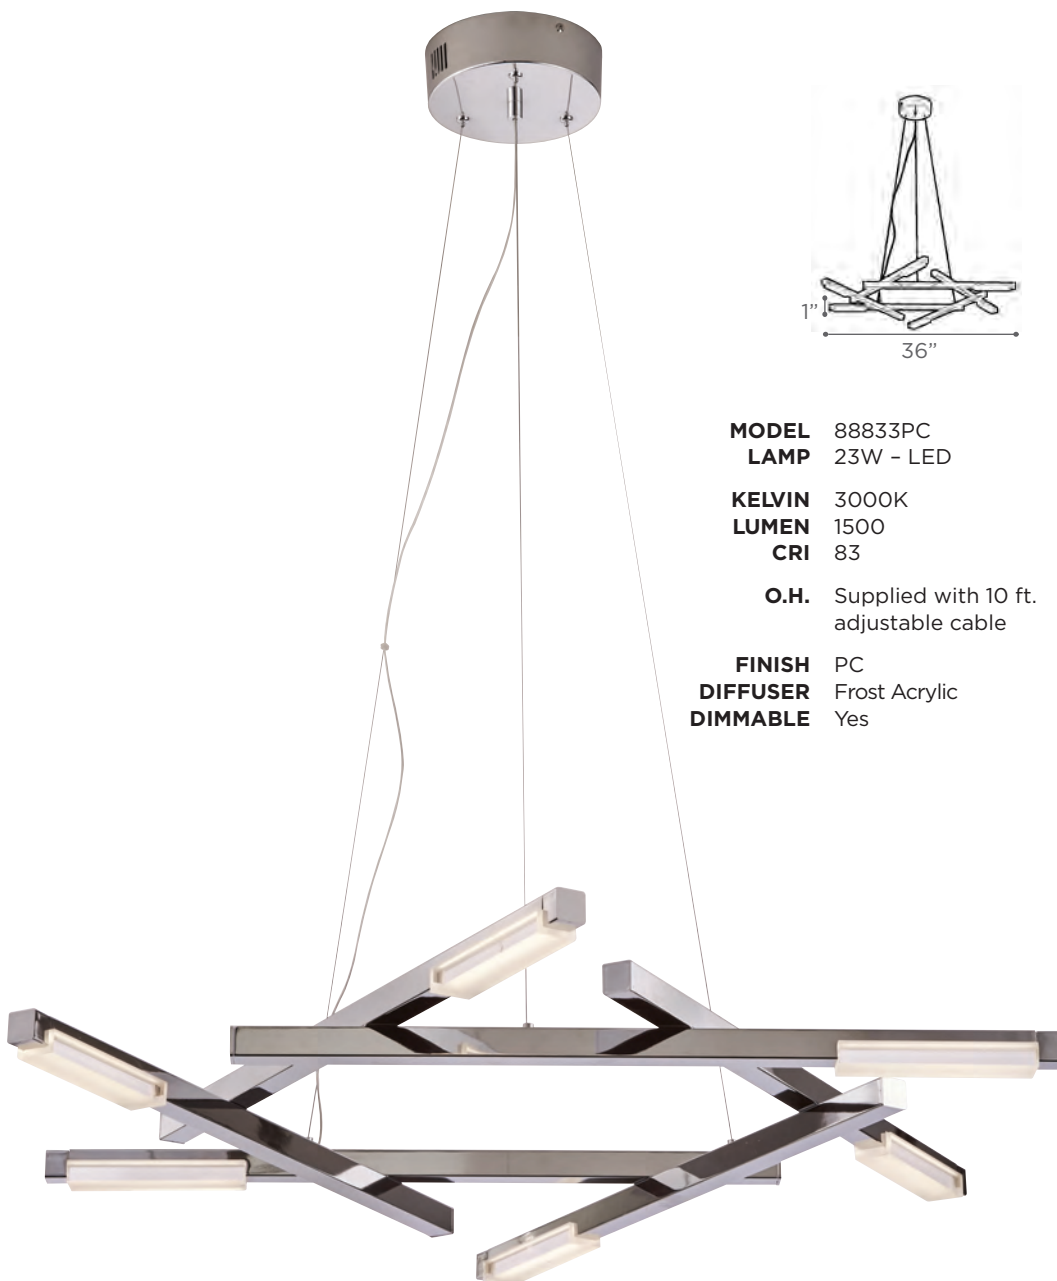

DIMMABLE Yes

MIRAMAR

- MODEL** 90103PC
- LAMP** 16 X 9W - LED
- KELVIN** 3000K
- LUMEN** 7600
- CRI** 80
- O.H.** Supplied with 10 ft. adjustable cable
- FINISH** PC
- GLASS** Diamond Cut Crystal
- DIMMABLE** Yes

MODEL 90100PC
LAMP 45W - LED
KELVIN 3000K
LUMEN 3600
CRI 80
FINISH PC
LENS Diamond Cut Crystal
DIMMABLE Yes

VITREA

MODEL 81302PC
LAMP 36W - LED

KELVIN 3000K
LUMEN 2150
CRI 80

O.H. Supplied with 10 ft. adjustable cable

KELVIN 3000K
LUMEN 3000
CRI 80

FINISH PC
GLASS Opal Acrylic
DIMMABLE Yes

LUCETTE

MODEL 88831PC
LAMP 53W - LED
KELVIN 3000K
LUMEN 3700
CRI 83
FINISH PC
DIFFUSER Frost Acrylic
DIMMABLE Yes

MODEL 88833PC
LAMP 23W - LED
KELVIN 3000K
LUMEN 1500
CRI 83
O.H. Supplied with 10 ft. adjustable cable
FINISH PC
DIFFUSER Frost Acrylic
DIMMABLE Yes

DAVENPORT

MODEL 91156PC
LAMP 35W - LED

KELVIN 3000K
LUMEN 1750
CRI 80

O.H. Supplied with 10 ft. adjustable cable

FINISH PC
Satin Nickel Metal Chain

DIMMABLE Yes

MODEL 91158PC
LAMP 8W - LED

KELVIN 3000K
LUMEN 456
CRI 80