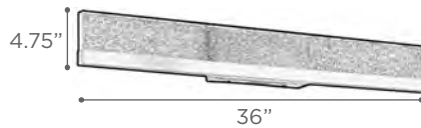

FINISH PC
GLASS Clear Crystal with Bubbles
DIMMABLE Yes