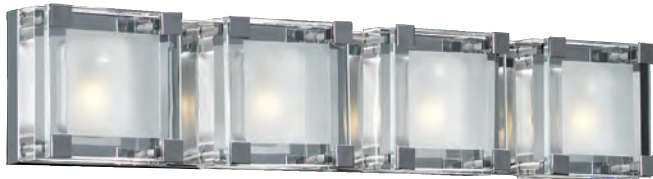

CORTEO

MODEL 18145PC
LAMP 5 X 40W - 120V - G9 (included)

EXT 3" (ADA)

MODEL 18144PC
LAMP 4 X 40W - 120V - G9 (included)

EXT 3" (ADA)

MODEL 18143PC
LAMP 3 X 40W - 120V - G9 (included)

EXT 3" (ADA)

MODEL 18141PC
LAMP 1 X 40W - 120V - G9 (included)

EXT 3" (ADA)

MODEL 18148PC
LAMP 2 X 40W - 120V - G9 (included)

EXT 3" (ADA)

MODEL 18149PC
LAMP 4 X 40W - 120V - G9 (included)

EXT 3" (ADA)

FINISH PC
Frosted with Clear Edge
DIMMABLE Yes