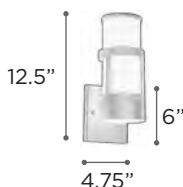

QUBERT

MODEL 8047BZ | 8047SL
LAMP 1 X 60W - 120V - A19 (not included)
EXT 6"
FINISH BZ | SL
GLASS Matte Opal
MATERIAL Cast Aluminum

CASTANA

- MODEL** 1313BZ | 1313SL
- LAMP** 2 X 60W - 120V - A19 (not included)
- MODEL LED LAMP** 1313BZGU24LED | 1313SLGU24LED
- LED LAMP** 2 X 9W - GU24 - LED (included)
- MODEL CFL LAMP** 1313BZ226Q | 1313SL226Q
- CFL LAMP** 2 X 26W - 120V - Quad26 (G24q-3)
- EXT** 7.5"
- FINISH** BZ | SL
- GLASS** Frost
- MATERIAL** Cast Aluminum