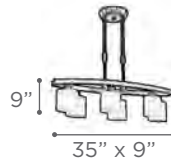

WYNDHAM

MODEL 649SN
LAMP 6 X 50W - 120V - G9 (included)

O.H. 28" to 44" Telescopic

FINISH SN
GLASS Frost

DIMMABLE Yes

Note: Supplied with Telescopic arm & hang straight swivel for slope ceiling.

MODEL 648SN
LAMP 4 X 50W - 120V - G9 (included)
FINISH SN
GLASS Frost
DIMMABLE Yes