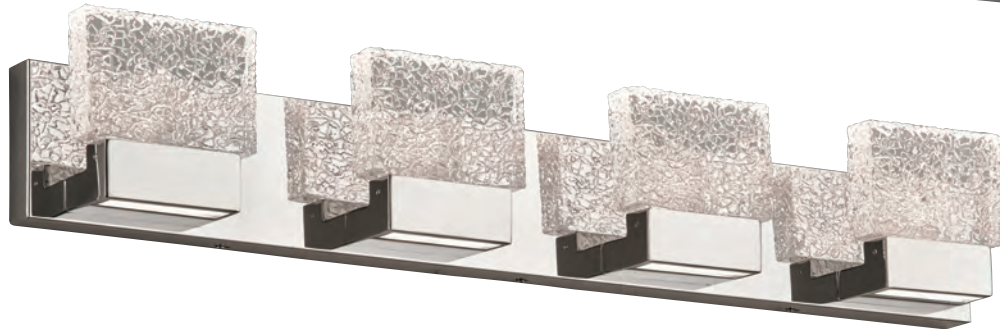

OMBRELLE

MODEL 84411PC
LAMP 1 X 6W - LED
KELVIN 3000K
LUMEN 480
CRI 90
EXT 3.5" (ADA)