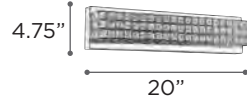

DIAMOND

MODEL 92717PC
LAMP 16W - LED
KELVIN 3000K
LUMEN 1300
CRI 80
EXT 4" (ADA)