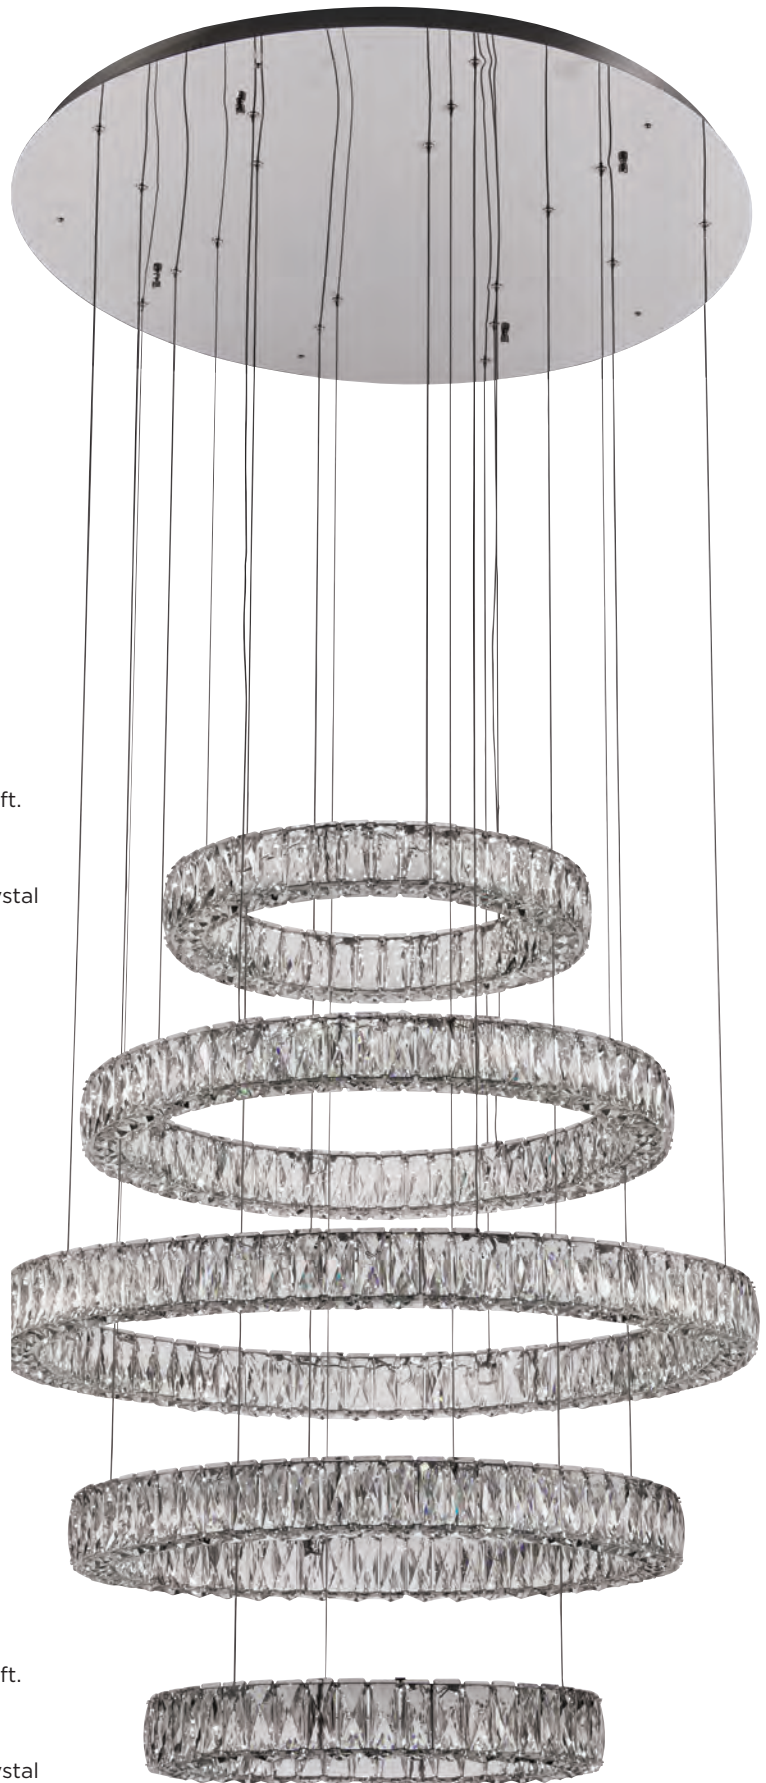

O.H. Supplied with 10 ft. adjustable cable

FINISH PC
GLASS Diamond Cut Crystal
DIMMABLE Yes

MODEL 90079PC
LAMP 93W - LED

KELVIN 3000K
LUMEN 7300
CRI 80

O.H. Supplied with 10 ft. adjustable cable

FINISH PC
GLASS Diamond Cut Crystal
DIMMABLE Yes