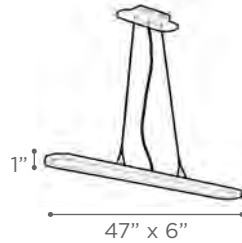

CRISPIN

MODEL 92951WH
LAMP 50W - LED

KELVIN 3000K
LUMEN 4000
CRI 90

O.H. Supplied with 10 ft. adjustable cable

FINISH WH
LENS Opal Acrylic
DIMMABLE Yes