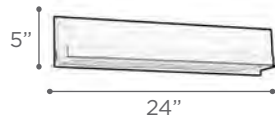

MODEL 55034PC
LAMP 32W - LED
KELVIN 3000K
LUMEN 2400
CRI 90
EXT 4" (ADA)