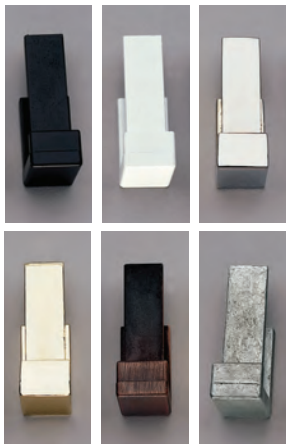

FINISH WH
LENS Matte Opal Acrylic
DIMMABLE Yes
NOTE Energy Star

NUOVA

NOW AVAILABLE IN LED

12" FROST	3453LED		3453
12" MARBLE	7012LED		7012
LAMP	16W - LED (integrated)		150W - J118MM (included)
KELVIN	3000K		
LUMEN	1280		
CRI	90		
16" FROST	3464LED		3464
16" MARBLE	7016 LED		7016
LAMP	20W - LED (integrated)		150W - J118MM (included)
KELVIN	3000K		
LUMEN	1600		
CRI	90		
FINISH	BK WH PC PB RU IR		
GLASS	Frost Marble		
DIMMABLE	Yes		