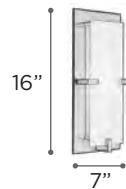

MODEL 909SNLED | 909SN
LAMP 16W - LED | 100W - 120V - J78MM
Halogen (included)

KELVIN 3000K
LUMEN 1280
CRI 90
EXT 3.5" (ADA)

FINISH SN | ORB
GLASS Acid Frost
DIMMABLE Yes