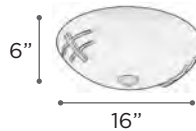

ANTASIA

MODEL 14875ORB
LAMP 3 X 60W - 120V - A19
(not included)

MODEL 14875ORBGU24LED
LED LAMP 2 X 9W - LED - GU24 (included)

MODEL 14875ORB226GU24
CFL LAMP 2 X 26W - 120V - GU24 (included)

MODEL 14872ORB
LAMP 2 X 60W - 120V - A19
(not included)

MODEL 14872ORBGU24LED
LED LAMP 2 X 9W - LED - GU24 (included)

MODEL 14872ORB218GU24
CFL LAMP 2 X 18W - 120V - GU24 (included)

MODEL 14870ORB
LAMP 1 X 60W - 120V - A19
(not included)

MODEL 14870ORBGU24LED
LED LAMP 1 X 9W - LED - GU24 (included)

MODEL 14870ORB213GU24
CFL LAMP 1 X 13W - 120V - GU24 (included)

FINISH ORB
GLASS Marbleized