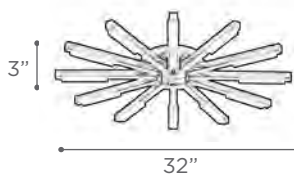

LUCETTE

- **MODEL** 88831PC
- **LAMP** 53W - LED
- **KELVIN** 3000K
- **LUMEN** 3700
- **CRI** 83
- **FINISH** PC
- **LENS** Frost Acrylic
- **DIMMABLE** Yes