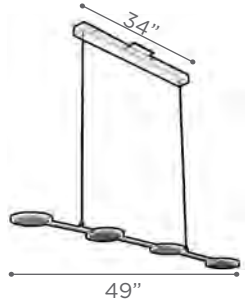

ARIELLA

MODEL 40034PC
LAMP 4 X 8W - LED
KELVIN 3000K
LUMEN 1400
CRI 80
O.H. Supplied with 10 ft. adjustable cable
FINISH PC
DIFFUSER Crystal Infused Glass
DIMMABLE Yes