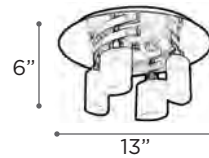

WYNDHAM

MODEL 648SN
LAMP 4 X 50W - 120V - G9
(included)

FINISH SN
GLASS Frost
DIMMABLE Yes