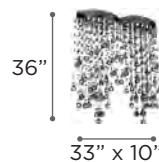

MODEL 81624PC
LAMP 6 X 50W - 120V - GU10
(included)

FINISH PC
Asfour Handcut Crystal
DIMMABLE Yes