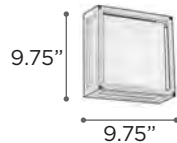

ORIGO

- MODEL** 1306BZ | 1306SL
- LAMP** 1 X 60W - 120V - T10 (not included)
- EXT** 3.5" (ADA)
- FINISH** BZ | SL
- GLASS** Frost Diffuser
- MATERIAL** Cast Aluminum

MAUVIEL

- MODEL** 2248BZ | 2248SL
- LAMP** 1 X 60W - 120V - A19 (not included)
- MODEL** 2248BZGU24LED | 2248SLGU24LED
- LED LAMP** 2 X 9W - GU24 - LED (included)
- MODEL** 2248BZ213Q | 2248SL213Q
- CFL LAMP** 2 X 13W - 120V - Quad13 (G24q-1)
- EXT** 3.75" (ADA)
- FINISH** BZ | SL
- LENS** Frost
- MATERIAL** Cast Aluminum