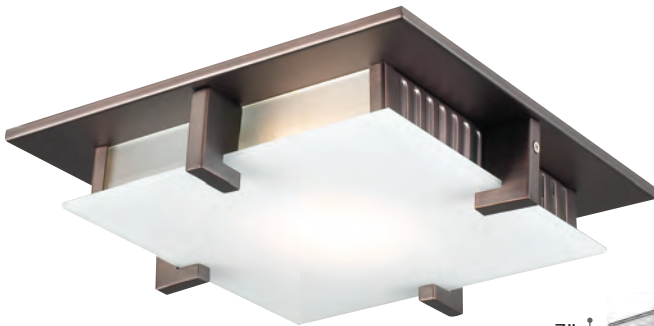

POLIPO

MODEL 907SN | 907ORB
LAMP 200W - 120V - J118MM (included)

MODEL 908SN | 908ORB
LAMP 150W - 120V - J118MM (included)

MODEL 908SNLED | 908ORBLED
LED LAMP 24W- LED

KELVIN 3000K
LUMEN 1920
CRI 90

MODEL 906SN | 906ORB
LAMP 100W - 120V - J118MM (included)