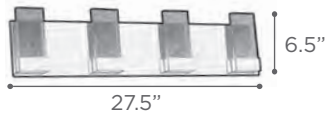

MODEL 40015PC
LAMP 5 X 5W - LED

KELVIN 3000K
LUMEN 1100
CRI 80

EXT 2.5" (ADA)