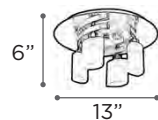

MODEL 648SN
LAMP 4 X 50W - 120V - G9 (included)

FINISH SN
GLASS Frost
DIMMABLE Yes