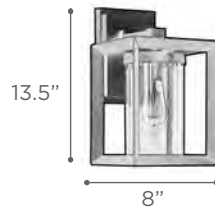

MODEL 2279BZ
LAMP 1 X 60W - Med.
(Lamp not included)

FINISH BZ
GLASS Clear
MATERIAL Cast Aluminum

SULLIVAN

MODEL 2911BK
LAMP 1 X 60W - A19
 (Lamp not included)
EXT 9"

MODEL 2913BK
LAMP 1 X 100W - A19
 (Lamp not included)
EXT 10"