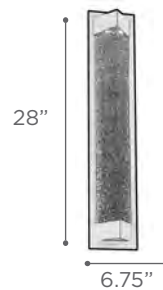

FINISH BZ
GLASS Clear K9 Optic with Bubbles
MATERIAL Cast Aluminum

WEDGE

MODEL 31710BZ
LAMP 6W - LED
KELVIN 3000K
LUMEN 125
CRI 90
EXT 4" (ADA)

MODEL 31712BZ
LAMP 11W - LED
KELVIN 3000K
LUMEN 174
CRI 90
EXT 4" (ADA)