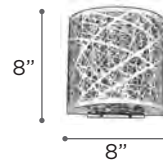

NEST

MODEL 77742PC
LAMP 2 X 40W - 120V - G9 (included)

EXT 4.5"

FINISH PC
Handcut Crystal

DIMMABLE Yes