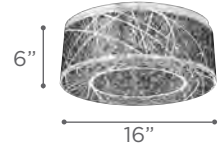

MODEL 77747PC
LAMP 3 X 40W - 120V - G9 (included)
FINISH PC
Handcut Crystal Beads
DIMMABLE Yes

ROKKA

MODEL 92953PC
LAMP 6 X 40W - 120V - G9 (included)
O.H. Supplied with 10 ft. adjustable cable
FINISH PC
GLASS Clear Glass with Asfour Crystal Beads
DIMMABLE Yes