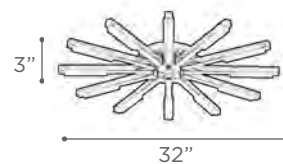

LUCETTE

MODEL 88831PC
LAMP 53W - LED
KELVIN 3000K
LUMEN 3700
CRI 83
FINISH PC
DIFFUSER Frost Acrylic
DIMMABLE Yes