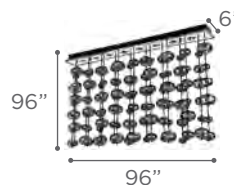

MODEL 96959PC
LAMP 12 X 50W - 120V - GU10 (included)

FINISH PC
GLASS Iridescent
DIMMABLE Yes

Note: Bubble glasses can be easily removed or added to achieve desired length.