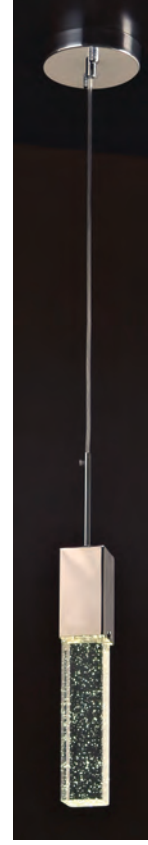

ALISEO

MODEL 92601PC
LAMP 1 X 3W - LED
KELVIN 3000K
LUMEN 110
O.H. Supplied with 10 ft. adjustable cable
FINISH PC
GLASS Clear K9 Optic
DIMMABLE Yes