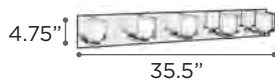

EXT 7.5"

MODEL 72191PC
LAMP 1 X 60W - 120V - E12
 (not included)

EXT 7.5"

FINISH PC
 Handcut Crystal
DIMMABLE Yes

GLACIER

MODEL 3485PC
LAMP 5 X 40W - 120V - G9 (included)

EXT 4.75"

MODEL 3484PC
LAMP 4 X 40W - 120V - G9 (included)