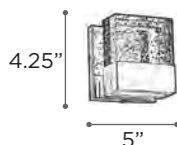

REGIS

MODEL 1651PC
LAMP 1 X 40W - 120V - G9 (included)
EXT 3.75" (ADA)
FINISH PC
GLASS Clear Seedy K9 Optic
DIMMABLE Yes