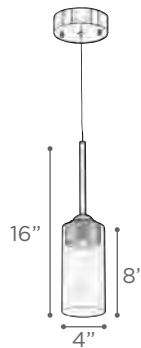

ERNIE

MODEL 91121PC
LAMP 3W - LED
KELVIN 3000K
LUMEN 240
CRI 80
O.H. Supplied with 10 ft. adjustable cable
FINISH PC
GLASS Clear
DIMMABLE Yes

DISC

MODEL 91127PC
LAMP 12W - LED
KELVIN 3000K
LUMEN 660
CRI 80
O.H. Supplied with 10 ft. adjustable cable
FINISH PC
GLASS Opal Acrylic
DIMMABLE Yes

ALISEO

MODEL 92601PC
LAMP 1 X 3W - LED
KELVIN 3000K
LUMEN 110
O.H. Supplied with 10 ft. adjustable cable
FINISH PC
GLASS Clear K9 Optic
DIMMABLE Yes

JONA

MODEL 91125PC
LAMP 3W - LED
KELVIN 3000K
LUMEN 225
CRI 80
O.H. Supplied with 10 ft. adjustable cable
FINISH PC
GLASS Clear
DIMMABLE Yes

GAVIN

MODEL 91161PC
LAMP 4W - LED
KELVIN 3000K
LUMEN 240
CRI 80
O.H. Supplied with 10 ft. adjustable cable

FINISH PC
GLASS Clear
DIMMABLE Yes

ALIYA

MODEL 7573PC
LAMP 1 X 7W -LED
KELVIN 3000K
LUMEN 560
CRI 70
O.H. Supplied with 10 ft. adjustable cable
FINISH PC
GLASS Clear Seedy K9 Optic
DIMMABLE Yes