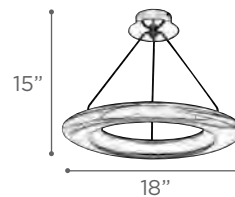

MODEL 88808PC
LAMP 35W - LED

KELVIN 3000K
LUMEN 1200
CRI 80

FINISH PC
DIFFUSER Opal Acrylic
DIMMABLE Yes