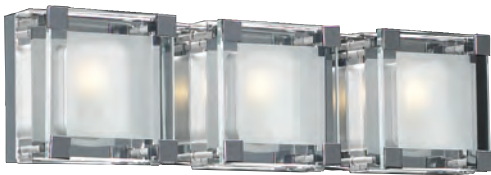

CORTEO

MODEL 18145PC
LAMP 5 X 40W - 120V - G9 (included)

EXT 3" (ADA)

MODEL 18144PC
LAMP 4 X 40W - 120V - G9 (included)

EXT 3" (ADA)

MODEL 18143PC
LAMP 3 X 40W - 120V - G9 (included)

EXT 3" (ADA)

MODEL 18141PC
LAMP 1 X 40W - 120V - G9 (included)

EXT 3" (ADA)

MODEL 18148PC
LAMP 2 X 40W - 120V - G9 (included)

EXT 3" (ADA)

MODEL 18149PC
LAMP 4 X 40W - 120V - G9 (included)

EXT 3" (ADA)

FINISH PC
Frosted with Clear Edge
DIMMABLE Yes