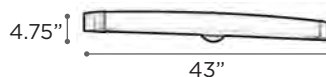

DELANEY

MODEL 3376SNLED
LAMP 18W - LED

KELVIN 3000K
LUMEN 1400
CRI 90

EXT 4.75"

MODEL 3378SNLED
LAMP 38W - LED

KELVIN 3000K
LUMEN 3000
CRI 90

EXT 4.75"

FINISH SN
GLASS Frost
DIMMABLE Yes