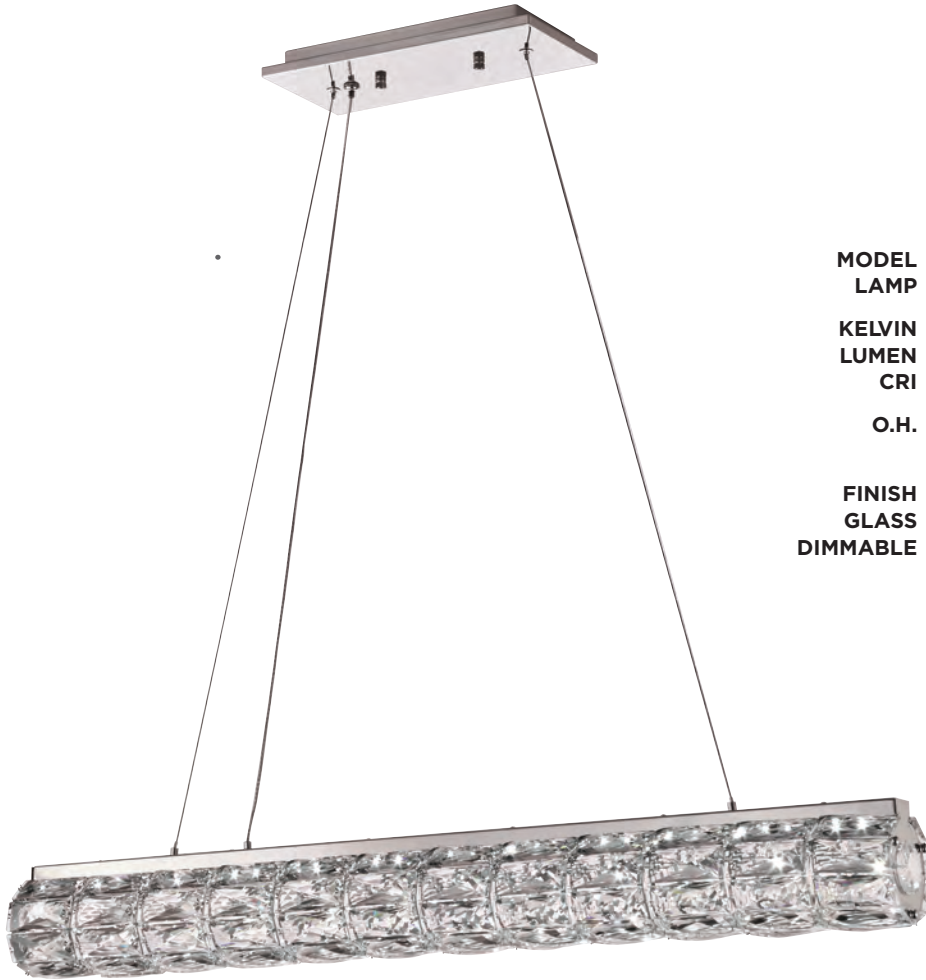

DIMMABLE Yes

MIRAMAR

- MODEL** 90103PC
- LAMP** 16 X 9W - LED
- KELVIN** 3000K
- LUMEN** 7600
- CRI** 80
- O.H.** Supplied with 10 ft. adjustable cable
- FINISH** PC
- GLASS** Diamond Cut Crystal
- DIMMABLE** Yes

MIRAMAR

MODEL 90101PC
LAMP 9W - LED
KELVIN 3000K
LUMEN 700
CRI 80
O.H. Supplied with 10 ft. adjustable cable
FINISH PC
GLASS Diamond Cut Crystal
DIMMABLE Yes

MODEL 90106PC
LAMP 24W - LED
KELVIN 3000K
LUMEN 1700
CRI 80
O.H. Supplied with 10 ft. adjustable cable
FINISH PC
GLASS Diamond Cut Crystal
DIMMABLE Yes