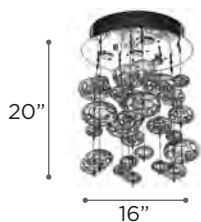

MODEL 96962PC
LAMP 4 X 50W - 120V - GU10 (included)
FINISH PC
GLASS Iridescent
DIMMABLE Yes