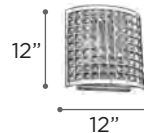

EXT 6"

FINISH PC
 Asfour Crystal
DIMMABLE Yes

NEST

MODEL 77742PC
LAMP 2 X 40W - 120V - G9 (included)

EXT 4.5"

FINISH PC
 Handcut Crystal

DIMMABLE Yes

JEWEL