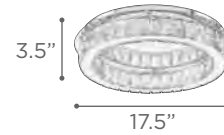

MODEL 90076PC
LAMP 36W - LED
KELVIN 3000K
LUMEN 2500
CRI 80
FINISH PC
LENS Diamond Cut Crystal
DIMMABLE Yes