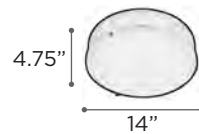

MODEL 1112SN
LAMP 20W - LED
KELVIN 3000K
LUMEN 1400
CRI 90
FINISH SN
LENS Opal Acrylic
DIMMABLE Yes
NOTE Energy Star