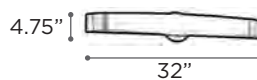

MODEL 3378SNLED
LAMP 38W - LED

KELVIN 3000K
LUMEN 3000
CRI 90

EXT 4.75"