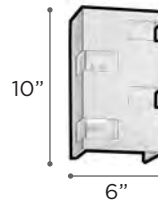

BAYPORT

MODEL 7512PC
LAMP 16W - LED
EXT 2.75" (ADA)
KELVIN 3000K
LUMEN 1280
CRI 80
FINISH AL
DIMMABLE Yes