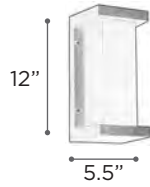

BOSTON

- **MODEL** 2710BZ | 2710SL
- **LAMP** 1 X 40W - 120V - A19 (not included)
- **MODEL** 2710BZGU2LED | 2710SLGU24LED
- **LED LAMP** 1 X 9W - GU24 - LED (included)
- **MODEL** 2710BZ126Q | 2710SL126Q
- **CFL LAMP** 1 X 26W - 120V - Quad26 (G24q-3)
- **EXT** 5.5"
- **FINISH** BZ | SL
- **LENS** Frost
- **MATERIAL** Cast Aluminum