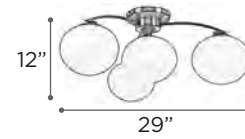

AOSTA

MODEL 7228SN
LAMP 4 X 60W - 120V - A19
(not included)

FINISH SN
GLASS Matte Opal
DIMMABLE Yes