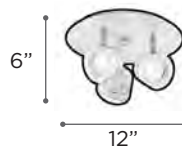

SITRA

MODEL 90068SN
LAMP 3 X 5W - LED

KELVIN 3000K
LUMEN 1200
CRI 80

FINISH SN
GLASS Clear
DIMMABLE Yes