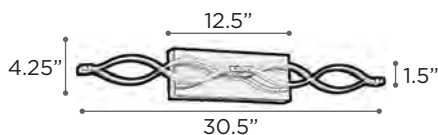

TWIST

MODEL 7318PC
LAMP 18W - LED
KELVIN 3000K
LUMEN 1440
CRI 90
EXT 3.5" (ADA)