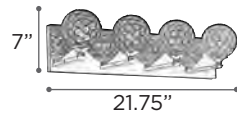

MODEL 92704PC
LAMP 4 X 3W - G9 LED (included)
KELVIN 3000K
LUMEN 880
CRI 80
EXT 5.5"