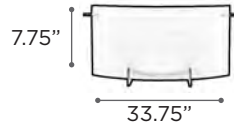

CONTEMPO

MODEL LAMP 12136PC
2 X 150W - 120V - J118MM - (included)

MODEL CFL LAMP 12136PC318GU24
3 X 18W - 120V - GU24 (included)

EXT 4.5"