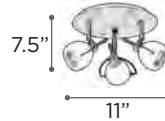

FOCUS

MODEL 5358SN
LAMP 3 X 50W - 120V - GU10
(included)

FINISH SN
GLASS Matte Opal
DIMMABLE Yes