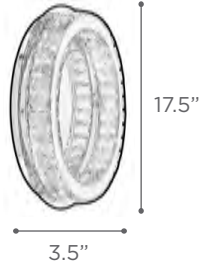

EQUIS

MODEL 90075PC
LAMP 15W - LED
KELVIN 3000K
LUMEN 1200
CRI 80
FINISH PC
Diamond Cut Crystal
DIMMABLE Yes
NOTE Ceiling/Wall Mounting