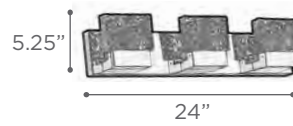

MODEL 84413PC
LAMP 3 X 6W - LED
KELVIN 3000K
LUMEN 1440
CRI 90
EXT 3.5" (ADA)