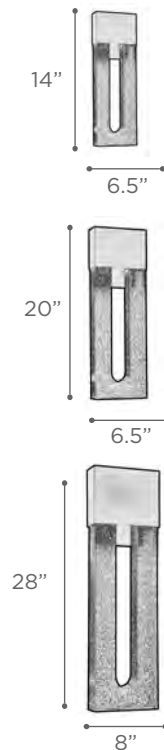

BRINK

MODEL 31725BZ
LAMP 10W - LED
KELVIN 3000K
LUMEN 161
CRI 90
EXT 3.25" (ADA)

MODEL 31727BZ
LAMP 14W - LED
KELVIN 3000K
LUMEN 195
CRI 90
EXT 3.25" (ADA)

MODEL 31729BZ
LAMP 16W - LED
KELVIN 3000K
LUMEN 291
CRI 90
EXT 3.75" (ADA)

FINISH BZ
GLASS Clear K9 Optic with Bubbles
MATERIAL Cast Aluminum