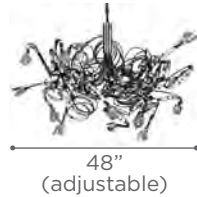

RIBBON

MODEL 6046SN
LAMP 16 X 10W - 12V - G4 (included)

O.H. Telescopic 24" to 36"

FINISH SN
GLASS Clear

DIMMABLE Yes

MODEL 6049SN
LAMP 5 X 20W - 12V - G4 (included)

O.H. Telescopic 24" to 36"

FINISH SN
GLASS Clear