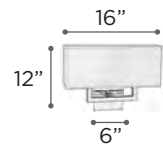

MODEL 18196PC
LAMP 2 X 60W - 120V - A19
(not included)

EXT 6"