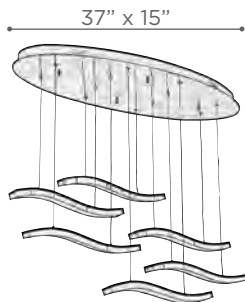

STARBURST

MODEL 88822PC
LAMP 25W - LED

KELVIN 3000K
LUMEN 2100
CRI 80

O.H. Supplied with 10 ft. adjustable cable

FINISH PC
DIMMABLE Yes

SIOUX

MODEL 14850PC
LAMP 90W - LED

KELVIN 3000K
LUMEN 7000
CRI 80