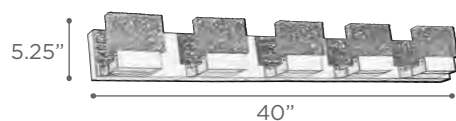

MODEL 84415PC
LAMP 5 X 6W - LED
KELVIN 3000K
LUMEN 2880
CRI 90
EXT 3.5" (ADA)

FINISH PC
GLASS Cracked Ice
DIMMABLE Yes