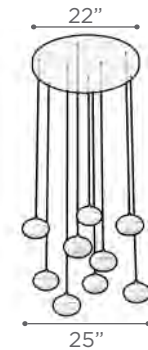

MODEL 84469WH
LAMP 9 X 12W - LED

KELVIN 3000K
LUMEN 11,520
CRI 90

O.H. Supplied with 10 ft. adjustable cable

FINISH WH
DIMMABLE Yes