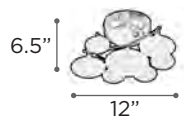

MODEL 96940PC
LAMP 3 X 20W - 12V - G4
(included)

FINISH PC
GLASS Frost
DIMMABLE Yes