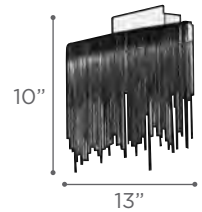

MODEL 91158PC
LAMP 8W - LED

KELVIN 3000K
LUMEN 456
CRI 80

EXT. 4" (ADA)

FINISH PC
Satin Nickel Metal Chain

DIMMABLE Yes