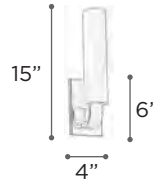

SOLOMON

MODEL 7591PC
LAMP 1 X 60W - 120V - A19
(not included)
EXT 3.5" (ADA)
FINISH PC
GLASS Matte Opal
DIMMABLE Yes