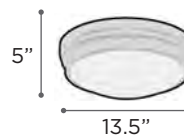

MODEL 91104PC
LAMP 24W - LED

KELVIN 3000K
LUMEN 1320
CRI 80

MODEL 91102PC
LAMP 18W - LED

KELVIN 3000K
LUMEN 1080
CRI 80

FINISH PC
GLASS Prismatic Acrylic
DIMMABLE Yes

TURNER

MODEL 99900BZ | 99900SN
LAMP 12W - LED