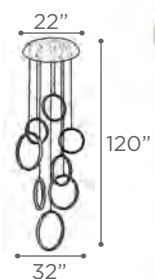

JAZZ

MODEL 81318PC
LAMP 72W - LED
KELVIN 3000K
LUMEN 3500
CRI 80
O.H. Supplied with 10 ft. adjustable cable
FINISH PC
GLASS Diamond Cut Crystal
DIMMABLE Yes

MODEL 81320PC
LAMP 105W - LED
KELVIN 3000K
LUMEN 5000
CRI 80
O.H. Supplied with 10 ft. adjustable cable
FINISH PC
GLASS Diamond Cut Crystal
DIMMABLE Yes