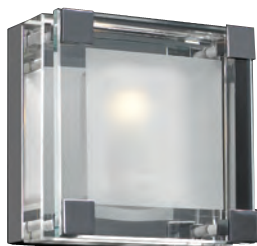

CORTEO

MODEL 18148PC
LAMP 2 X 40W - 120V - G9 (included)

EXT 3" (ADA)

MODEL 18141PC
LAMP 1 X 40W - 120V - G9 (included)

EXT 3" (ADA)

FINISH PC
GLASS Frosted with Clear Edge
DIMMABLE Yes