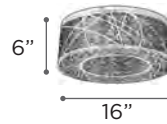

NEST

MODEL 77747PC
LAMP 3 X 40W - 120V - G9
(included)

FINISH PC
GLASS Handcut Crystal Beads
DIMMABLE Yes