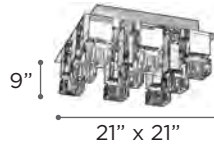

CHARME

MODEL 81238PC
LAMP 9 X 40W - 120V - G9 (included)

MODEL 81234PC
LAMP 4 X 40W - 120V - G9 (included)

FINISH PC
GLASS Clear
DIMMABLE Yes

CORTEO

MODEL 18141PC
LAMP 1 X 40W - 120V - G9 (included)

MODEL 18149PC
LAMP 4 X 40W - 120V - G9 (included)