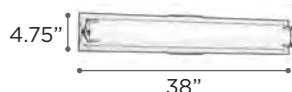

CLARIDGE

MODEL 3388SN
LAMP 21W - LED
KELVIN 3000K
LUMEN 1700
CRI 80
EXT 2.75" (ADA)

MODEL 3386SN
LAMP 14W - LED
KELVIN 3000K
LUMEN 1150
CRI 80
EXT 2.75" (ADA)

FINISH SN
GLASS Matte Opal
DIMMABLE Yes
NOTE Vertical/Horizontal Mounting