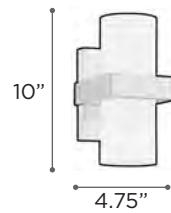

BREEZE

MODEL	4056BA
LAMP	2 X 6W - LED
KELVIN	4000K
LUMEN	1020
CRI	80
EXT	5.75"
MODEL	4054BA
LAMP	6W - LED
KELVIN	4000K
LUMEN	510
CRI	80
EXT	5.75"
FINISH	BA
GLASS	Frost
MATERIAL	Cast Aluminum