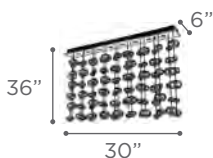

BUBBLE

MODEL 96957PC
LAMP 4 X 50W - 120V - GU10 (included)

FINISH PC
GLASS Iridescent
DIMMABLE Yes