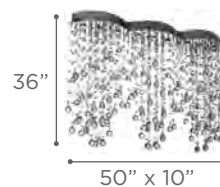

DRIZZLE

MODEL 81627PC
LAMP 9 X 50W - 120V - GU10 (included)

FINISH PC
GLASS Asfour Handcut Crystal
DIMMABLE Yes