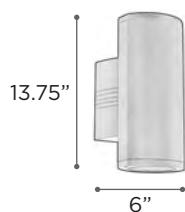

LENOX - II

- **MODEL** 2060BZ | 2060SL
- **LAMP** 1 X 15W - LED (down only)
- **KELVIN** 3000K
- **LUMEN** 1650
- **CRI** 80
- **EXT** 8.5"
- **MODEL** 2065BZ | 2065SL
- **LAMP** 2 X 15W - LED (up & down)
- **KELVIN** 3000K
- **LUMEN** 3300
- **CRI** 80
- **EXT** 8.5"
- **FINISH** BZ | SL
- **GLASS** Clear Diffuser
- **MATERIAL** Cast Aluminum