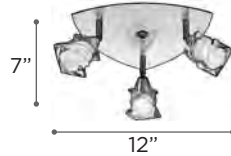

AVATAR

MODEL 6071SN
LAMP 3 X 40W - 120V - G9
(included)

FINISH SN
GLASS Frost
DIMMABLE Yes