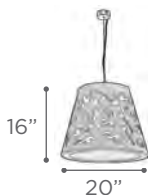

INFINITY

MODEL LAMP 73037BLACK
1 X 100W - 120V - A19
(not included)

O.H. Supplied with 10 ft. adjustable cable

FINISH SHADE DIMMABLE PC
Black Fabric with White Floral
Yes