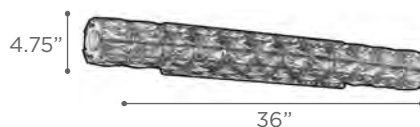

MODEL 90109PC
LAMP 24W - LED
KELVIN 3000K
LUMEN 1700
CRI 80
EXT 5"

FINISH PC
GLASS Diamond Cut Crystal
DIMMABLE Yes
NOTE Vertical/Horizontal Mounting