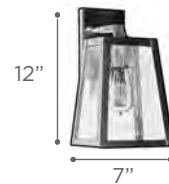

PARK AVENUE

MODEL 2920BK
LAMP 1 X 60W - A19
(Lamp not included)
EXT 5.75"