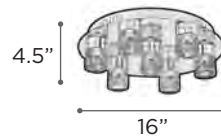

YOKI

MODEL 81117PC
LAMP 26W - LED
KELVIN 3000K
LUMEN 1850
CRI 80

MODEL 81114PC
LAMP 16W - LED
KELVIN 3000K
LUMEN 875
CRI 80

FINISH PC
GLASS Clear Seedy
DIMMABLE Yes