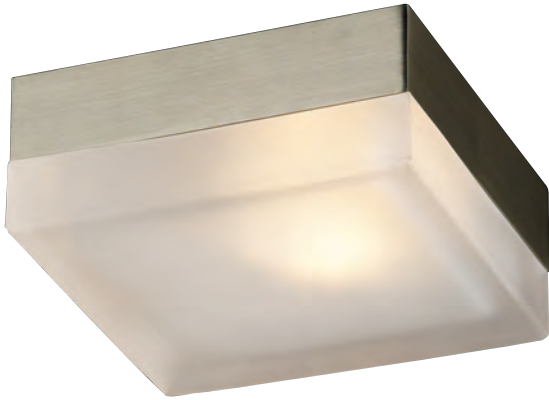

PRAHA

MODEL 6574SNLED | 6574SN
LAMP 16W - LED | 40W- 120V - G9 (included)
KELVIN 3000K
LUMEN 1280
CRI 90

EXT 2.5" (ADA)

MODEL 6573SNLED | 6573SN
LAMP 12W - LED | 40W- 120V - G9 (included)
KELVIN 3000K
LUMEN 960
CRI 90

EXT 2.5" (ADA)

MODEL 6577SNLED | 6577SN
LAMP 16W - LED | 60W - A19
KELVIN 3000K
LUMEN 1280
CRI 90

EXT 2.5" (ADA)

FINISH SN
GLASS Frost
DIMMABLE Yes