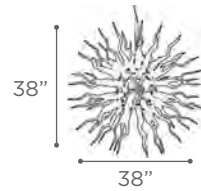

MODEL 87778PC
LAMP 72 X 10W - 12V - G4 (included)

O.H. Supplied with 10 ft. adjustable cable

FINISH PC
Frost

DIMMABLE Yes