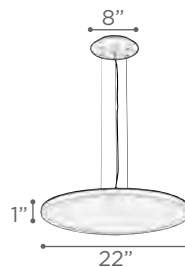

TWIST

MODEL 7310PC
LAMP 16W - LED
KELVIN 3000K
LUMEN 1820
CRI 90
O.H. Supplied with 10 ft. adjustable cable
FINISH PC
DIFFUSER Opal Acrylic
DIMMABLE Yes

EMILE

MODEL 88824SL
LAMP 40W - LED
KELVIN 3000K
LUMEN 1600
CRI 83
O.H. Supplied with 10 ft. adjustable cable
FINISH SILVER
DIFFUSER Opal Acrylic
DIMMABLE Yes