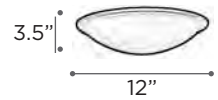

FINISH WH
LENS Matte Opal Acrylic
DIMMABLE Yes
NOTE Energy Star

NUOVA

NOW AVAILABLE IN LED

12" FROST	3453LED		3453
12" MARBLE	7012LED		7012
LAMP	16W - LED (integrated)		150W - J118MM (included)
KELVIN	3000K		
LUMEN	1280		
CRI	90		
16" FROST	3464LED		3464
16" MARBLE	7016 LED		7016
LAMP	20W - LED (integrated)		150W - J118MM (included)
KELVIN	3000K		
LUMEN	1600		
CRI	90		
FINISH	BK WH PC PB RU IR		
GLASS	Frost Marble		
DIMMABLE	Yes		