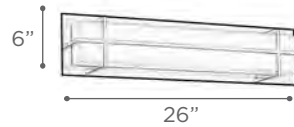

MODEL 55014PC
LAMP 32W - LED
KELVIN 3000K
LUMEN 2400
CRI 90
EXT 3.5" (ADA)