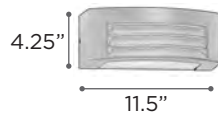

LUCIANO

- **MODEL** 2253BZ | 2253SL
- **LAMP** 1 X 60W - 120V - A19 (not included)
- **MODEL** 2253BZGU24LED | 2253SLGU24LED
- **LED LAMP** 1 X 9W - GU24 - LED (included)
- **MODEL** 2253BZ118Q | 2253SL118Q
- **CFL LAMP** 1 X 18W - 120V - Quad18 (G24q-2)
- **EXT** 5"
- **FINISH** BZ | SL
- **LENS** Opal Acrylic
- **MATERIAL** Cast Aluminum