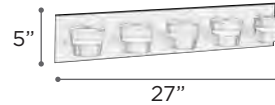

MODEL 90065SN
LAMP 5 X 5W - LED
KELVIN 3000K
LUMEN 2000
CRI 80
EXT 5"