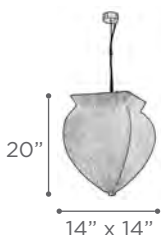

BOMBAY

MODEL LAMP 73034RED | 73034WHITE
1 X 60W - 120V - A19
(not included)

O.H. Supplied with 10 ft. adjustable cable

FINISH SHADE DIMMABLE PC
Red Silk | White Silk
Yes