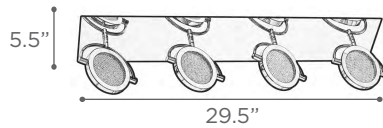

MODEL 40004PC
LAMP 4 X 6W - LED
KELVIN 3000K
LUMEN 950
CRI 80
EXT 7"

FINISH PC
GLASS Crystal Infused Glass
DIMMABLE Yes
NOTE Each light is fully rotatable in all directions
Wall/Ceiling Mounting