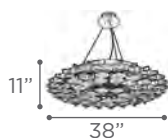

DIAMENTE

MODEL 96987PC
LAMP 18 X 40W - 120V - G9 (included)

O.H. Supplied with 10 ft. adjustable cable

MODEL 96983PC
LAMP 18 X 40W - 120V - G9 (included)

MODEL 96981PC
LAMP 12 X 40W - 120V - G9 (included)