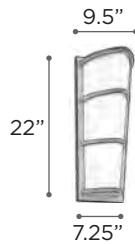

ALEGRIA

MODEL 31915ORB | 31915SL
LAMP 2 X 60W - 120V - A19 (not included)

MODEL 31915ORBGU24LED | 31915SLGU24LED
LED LAMP 2 X 9W - GU24 - LED (included)

MODEL 31915ORB226Q | 31915SL226Q
CFL LAMP 2 X 26W - 120V - Quad26 (G24q-3)

EXT 9.5"

MODEL 31912ORB | 31912SL
LAMP 1 X 60W - 120V - A19 (not included)

MODEL 31912ORBGU24LED | 31912SLGU24LED
LED LAMP 1 X 9W - GU24 - LED (included)

MODEL 31912ORB118Q | 31912SL118Q
CFL LAMP 1 X 18W - 120V - Quad18 (G24q-2)

EXT 7"

FINISH ORB | SL
LENS Matte Opal Acrylic
MATERIAL Cast Aluminum