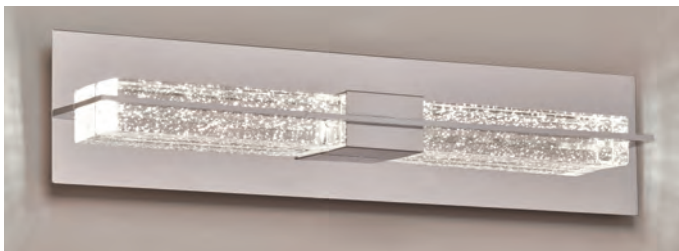

ARMANO

MODEL 84431PC
LAMP 2 X 5W - LED
KELVIN 3000K
LUMEN 960
CRI 90
EXT 3" (ADA)

MODEL 84433PC
LAMP 2 X 8W - LED
KELVIN 3000K
LUMEN 1280
CRI 90
EXT 3" (ADA)

MODEL 84435PC
LAMP 4 X 5W - LED
KELVIN 3000K
LUMEN 1600
CRI 90
EXT 3" (ADA)

FINISH PC
LENS Clear K9 Crystal Glass with Bubbles
DIMMABLE Yes
NOTE Vertical/Horizontal Mounting