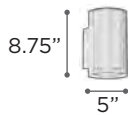

MODEL 2092BA | 2092BZ
LAMP 1 X 15W - LED (down only)
KELVIN 3000K
LUMEN 1650
CRI 80
EXT 7.75"