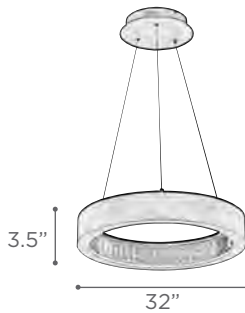

MODEL 14833AL
LAMP 120W - LED
KELVIN 3000K
LUMEN 9800
CRI 80
O.H. Supplied with 10 ft. adjustable cable
FINISH AL
DIFFUSER Handcut Crystal
DIMMABLE Yes

CAMELOT

MODEL 91136PC
LAMP 60W - LED
KELVIN 3000K
LUMEN 2880
CRI 80