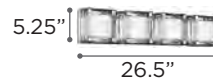

MODEL 18144PC
LAMP 4 X 40W - 120V - G9 (included)

EXT 3" (ADA)