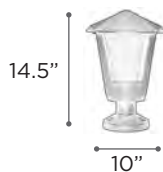

MODEL 1888BZ | 1888SL
LAMP 1 X 60W - 120V - A19 (not included)

MODEL 1888BZGU24LED | 1888SLGU24LED
LED LAMP 1 X 9W - GU24 - LED (included)

FINISH BZ | SL

LENS Acrylic Inner Opal & Outer Clear

MATERIAL Cast Aluminum