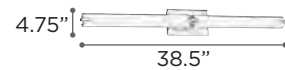

MODEL 909SNLED | 909SN
LAMP 909ORBLED | 909ORB
16W - LED | 1 X 100W
120V - J118MM (included)
KELVIN 3000K
LUMEN 1280
CRI 90
EXT 3.5" (ADA)

FINISH SN | ORB
GLASS Frost
DIMMABLE Yes
NOTE Vertical/Horizontal Mounting

MODEL 964SNLED
LAMP 38W - LED
KELVIN 3000K
LUMEN 3000
CRI 90
EXT 4" (ADA)