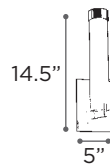

MODEL 932SNLED | 932SN
932PCLED | 932PC
LAMP 10W - LED | 60W - 120V - E12 (not included)
KELVIN 3000K
LUMEN 800
CRI 90

EXT 4" (ADA)

FINISH SN | PC
GLASS Matte Opal
DIMMABLE Yes