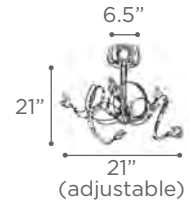

RIBBON

MODEL 6046SN
LAMP 16 X 10W - 12V - G4 (included)

O.H. Telescopic 24" to 36"

FINISH SN
GLASS Clear

DIMMABLE Yes

MODEL 6049SN
LAMP 5 X 20W - 12V - G4 (included)

O.H. Telescopic 24" to 36"

FINISH SN
GLASS Clear

DIMMABLE Yes

FUSION

MODEL 6035SN
LAMP 12 X 10W - 12V - G4 (included)

O.H. 24" to 36" Telescopic

FINISH SN Matte
GLASS Opal
DIMMABLE Yes

MODEL 6030SN
LAMP 12 X 10W - 12V - G4 (included)

O.H. 24" to 36" Telescopic

FINISH SN Matte
GLASS Opal
DIMMABLE Yes