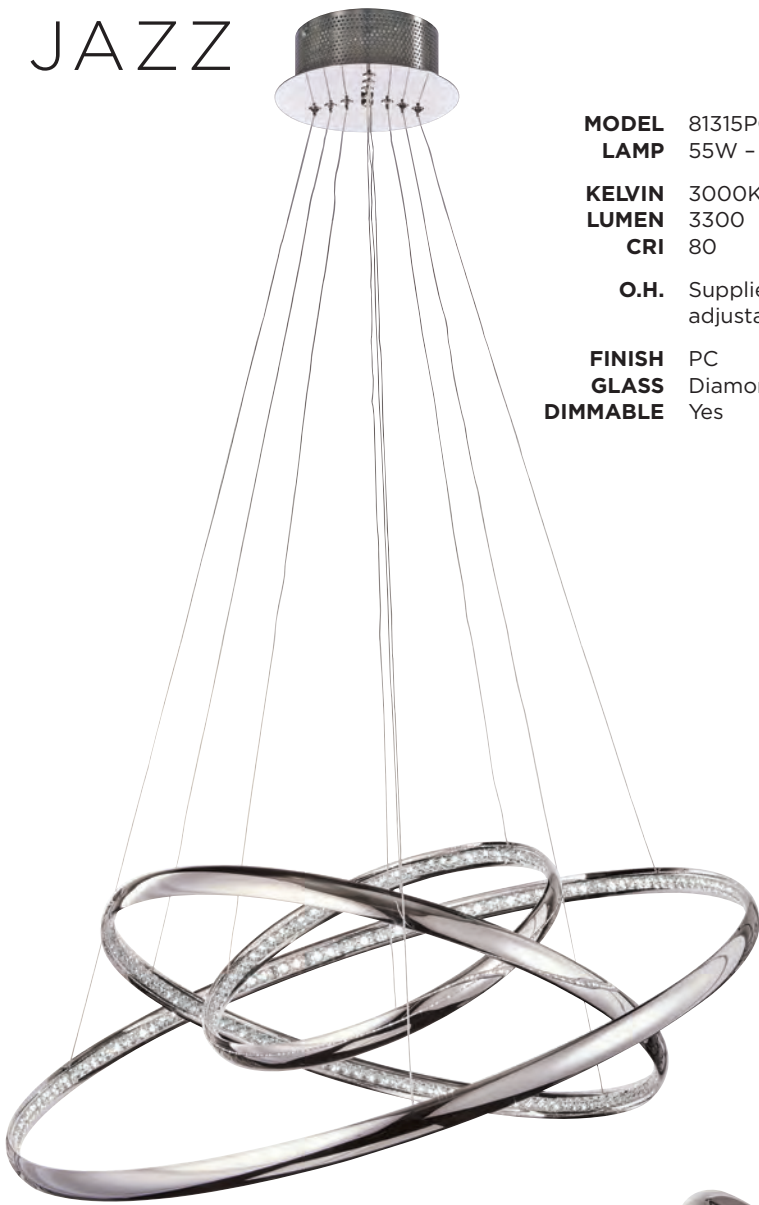

JAZZ

MODEL 81315PC
LAMP 55W - LED

KELVIN 3000K
LUMEN 3300
CRI 80

O.H. Supplied with 10 ft. adjustable cable

FINISH PC
GLASS Diamond Cut Crystal
DIMMABLE Yes

MODEL 81317PC
LAMP 60W - LED

KELVIN 3000K
LUMEN 3000
CRI 80

O.H. Supplied with 10 ft. adjustable cable

FINISH PC
GLASS Diamond Cut Crystal
DIMMABLE Yes