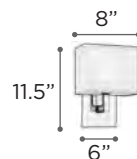

MODEL 18194PC
LAMP 1 X 60W - 120V - A19
(not included)

EXT 6"

FINISH PC
SHADE Off-White Fabric
DIMMABLE Yes