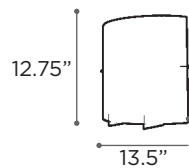

MODEL LAMP 12108PC
1 X 150W - 120V - J118MM - (included)

MODEL CFL LAMP 12108PC226GU24
2 X 26W - 120V - GU24 (included)

EXT 4" (ADA)