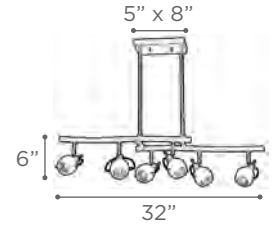

FOCUS

MODEL 5356SN
LAMP 6 X 50W - 120V - GU10 (included)

O.H. 28" to 44" Telescopic

FINISH SN
GLASS Matte Opal
DIMMABLE Yes

Note: Supplied with hang straight swivel for slope ceiling.

MODEL 5358SN
LAMP 3 X 50W - 120V - GU10 (included)
FINISH SN
GLASS Matte Opal
DIMMABLE Yes

AVATAR

MODEL 6073SN
LAMP 6 X 40W - 120V - G9 (included)

O.H. 19" to 32" Telescopic

FINISH SN
GLASS Frost
DIMMABLE Yes

MODEL 6071SN
LAMP 3 X 40W - 120V - G9 (included)
FINISH SN
GLASS Frost
DIMMABLE Yes