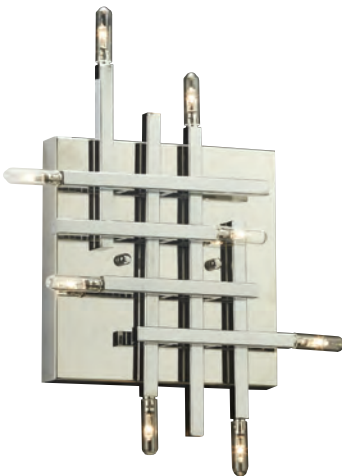

DENNY

MODEL 6540PC
LAMP 8 X 10W - 12V - G4 (included)
EXT 2" (ADA)
FINISH PC
DIMMABLE Yes