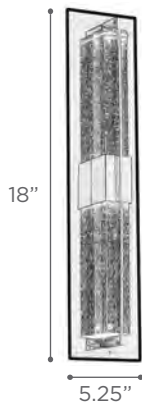

ARMANO

MODEL 84431PC
LAMP 2 X 6W - LED

KELVIN 3000K
LUMEN 960
CRI 90

EXT 3" (ADA)

FINISH PC

LENS Clear K9 Crystal Glass with Bubbles

DIMMABLE Yes

NOTE Vertical/Horizontal Mounting