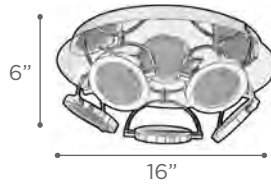

ARIELLA

MODEL 40007PC
LAMP 5 X 6W - LED
KELVIN 3000K
LUMEN 1150
CRI 80

MODEL 40006PC
LAMP 3 X 6W - LED
KELVIN 3000K
LUMEN 730
CRI 80

FINISH PC
GLASS Crystal Infused Glass
DIMMABLE Yes