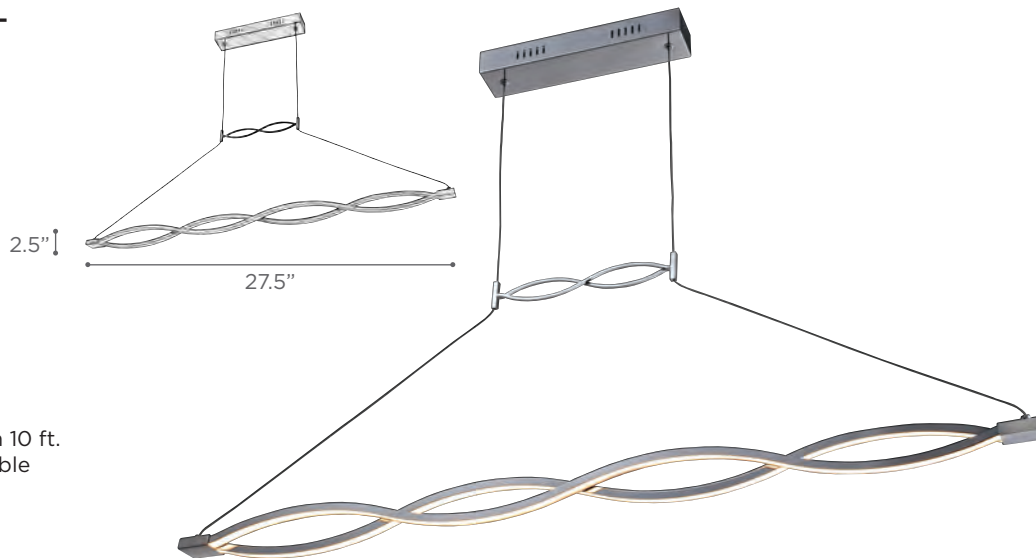

O.H. Supplied with 10 ft. adjustable cable

FINISH AL
DIFFUSER Opal Acrylic
DIMMABLE Yes

MODEL 14844AL
LAMP 36W - LED
KELVIN 3000K
LUMEN 2300
CRI 80

O.H. Supplied with 10 ft. adjustable cable

FINISH AL
DIFFUSER Opal Acrylic
DIMMABLE Yes

TWIST

MODEL 7310PC
LAMP 16W - LED
KELVIN 3000K
LUMEN 1820
CRI 90
O.H. Supplied with 10 ft. adjustable cable
FINISH PC
DIFFUSER Opal Acrylic
DIMMABLE Yes

EMILE

MODEL 88824SL
LAMP 40W - LED
KELVIN 3000K
LUMEN 1600
CRI 83
O.H. Supplied with 10 ft. adjustable cable
FINISH SILVER
DIFFUSER Opal Acrylic
DIMMABLE Yes