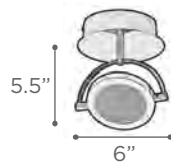

ARIELLA

MODEL 40001PC
LAMP 6W - LED

KELVIN 3000K
LUMEN 280
CRI 80

EXT 7"

MODEL 40003PC
LAMP 3 X 6W - LED

KELVIN 3000K
LUMEN 730
CRI 80

EXT 7"

MODEL 40004PC
LAMP 4 X 6W - LED

KELVIN 3000K
LUMEN 950
CRI 80

EXT 7"

FINISH PC

GLASS Crystal Infused Glass

DIMMABLE Yes

NOTE Each light is fully rotatable in all directions
Wall/Ceiling Mounting