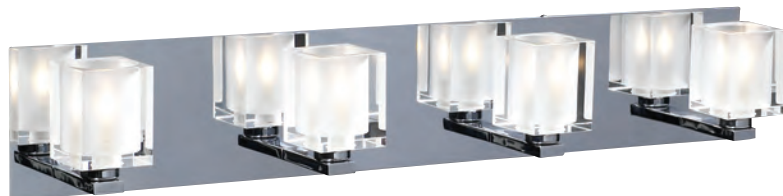

EXT 7.5"

MODEL 72191PC
LAMP 1 X 60W - 120V - E12
 (not included)

EXT 7.5"

FINISH PC
 Handcut Crystal
DIMMABLE Yes

GLACIER

MODEL 3485PC
LAMP 5 X 40W - 120V - G9 (included)

EXT 4.75"

MODEL 3484PC
LAMP 4 X 40W - 120V - G9 (included)