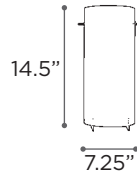

MODEL LAMP 12106PC
1 X 150W - 120V - J118MM - (included)

MODEL CFL LAMP 12106PC113GU24
1 X 13W - 120V - GU24 (included)

EXT 3" (ADA)