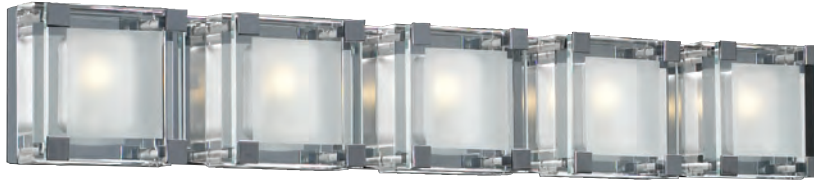

CORTEO

MODEL 18145PC
LAMP 5 X 40W - 120V - G9 (included)

EXT 3" (ADA)

MODEL 18144PC
LAMP 4 X 40W - 120V - G9 (included)

EXT 3" (ADA)

MODEL 18143PC
LAMP 3 X 40W - 120V - G9 (included)

EXT 3" (ADA)

MODEL 18141PC
LAMP 1 X 40W - 120V - G9 (included)

EXT 3" (ADA)

MODEL 18148PC
LAMP 2 X 40W - 120V - G9 (included)

EXT 3" (ADA)

MODEL 18149PC
LAMP 4 X 40W - 120V - G9 (included)

EXT 3" (ADA)

FINISH PC
Frosted with Clear Edge
DIMMABLE Yes