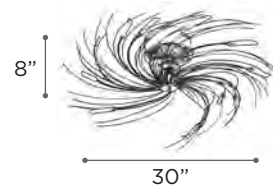

HYDRO

MODEL 73068PC
LAMP 6 X 40W - 120V - E12
 (not included)

FINISH PC
GLASS Clear
DIMMABLE Yes

LUMISPHERE

MODEL 81557PC
LAMP 3 X 40W - 120V - G9
 (included)

FINISH PC
GLASS Clear
DIMMABLE Yes

NORTH STAR

MODEL 6065PC
LAMP 12 X 20W - 12V - G4
 (included)