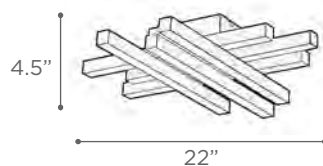

BERRA

- **MODEL** 88826WH
- **LAMP** 50W - LED
- **KELVIN** 3000K
- **LUMEN** 1800
- **CRI** 83
- **FINISH** WH
- **LENS** Opal Acrylic
- **DIMMABLE** Yes