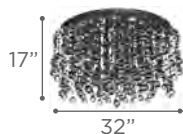

MODEL 81725PC
LAMP 18 X 50W - 120V - GU10 (included)

FINISH PC
GLASS Asfour Handcut Crystal
DIMMABLE Yes