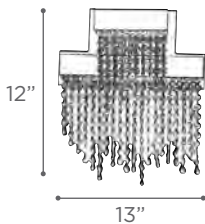

CAMELOT

MODEL 91136PC
LAMP 60W - LED
KELVIN 3000K
LUMEN 2880
CRI 80

O.H. Supplied with 10 ft. adjustable cable

FINISH PC
Asfour Handcut Crystal

DIMMABLE Yes

MODEL 91134PC
LAMP 12W - LED
KELVIN 3000K
LUMEN 660
CRI 80
EXT. 4" (ADA)
FINISH PC
Asfour Handcut Crystal
DIMMABLE Yes