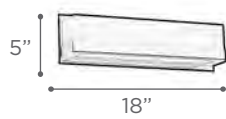

DELPHINA

MODEL 55032PC
LAMP 19W - LED
KELVIN 3000K
LUMEN 1500
CRI 90
EXT 4" (ADA)