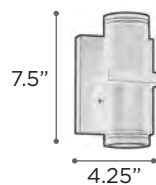

MODEL 2074BA | 2074BZ | 2074SL
LAMP 2 X 5W - LED (up & down)

KELVIN 3000K
LUMEN 1320
CRI 80

EXT 4.5"

FINISH BA | BZ | SL
GLASS Clear Diffuser
MATERIAL Cast Aluminum