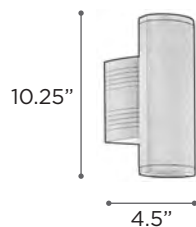

LENOX - I

- **MODEL** 2055BZ | 2055SL
- **LAMP** 2 X 9W - LED (up & down)
- **KELVIN** 3000K
- **LUMEN** 1980
- **CRI** 80
- **EXT** 5.75"
- **FINISH** BZ | SL
- **GLASS** Clear Diffuser
- **MATERIAL** Cast Aluminum