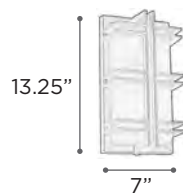

GULF

- **MODEL** 8012BZ | 8012SL
- **LAMP** 1 X 60W - 120V - A19 (not included)
- **MODEL** 8012BZGU24LED | 8012SLGU24LED
- **LED LAMP** 1 X 9W - GU24 - LED (included)
- **MODEL** 8012BZ113Q | 8012SL113Q
- **CFL LAMP** 1 X 13W - 120V - Quad13 (G24q-1)
- **EXT** 5.5"
- **FINISH** BZ | SL
- **GLASS** Frost
- **MATERIAL** Cast Aluminum