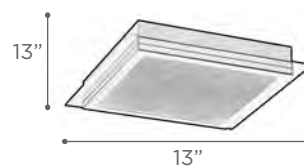

GLASS Crystal Infused Glass

DIMMABLE Yes

NOTE Each light is fully rotatable in all directions
Wall/Ceiling Mounting

FARELLA

MODEL 40016PC
LAMP 20W - LED

EXT 2.5"

KELVIN 3000K
LUMEN 700
CRI 80

FINISH PC