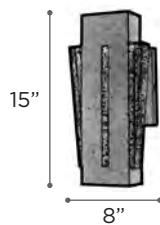

DOLLY

MODEL 31776ORB | 31776SL
LAMP 11W - LED
KELVIN 2700K
LUMEN 475
CRI 90
EXT 2.75" (ADA)
FINISH ORB | SL
GLASS Clear Seedy K9 Optic with Bubbles
MATERIAL Aluminum