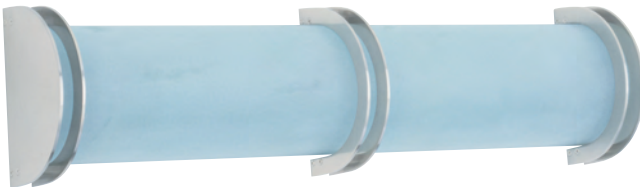

EXT 5.5"

FINISH SN
GLASS Matte Opal
DIMMABLE Yes

LIEF

MODEL 81642PC
LAMP 18 X 10W - 12V - G4 (included)

EXT 3" (ADA)

FINISH PC
GLASS Clear
DIMMABLE Yes

CHEVRON

MODEL 1003SN
LAMP 2 X 100W - 120V - J118MM - Halogen