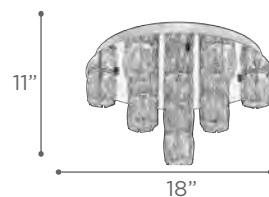

FINISH PC
Diamond Cut Crystal

DIMMABLE Yes

MODEL 90075PC
LAMP 15W - LED

KELVIN 3000K
LUMEN 1200
CRI 80

FINISH PC
Diamond Cut Crystal

DIMMABLE Yes

NOTE Ceiling/Wall Mounting

MIRAMAR