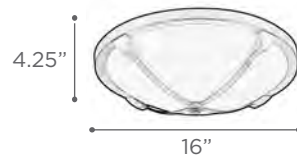

ADIVINA

MODEL 84457SN
LAMP 20W - LED
KELVIN 3000K
LUMEN 1600
CRI 90