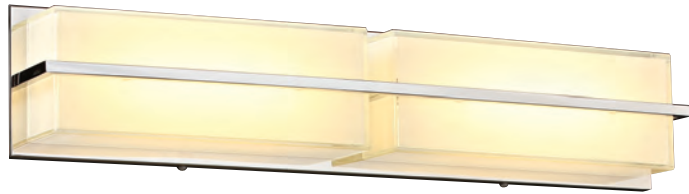

TAZZA

MODEL 90054PC
LAMP 3 X 10W - LED
KELVIN 3000K
LUMEN 2400
CRI 80
EXT 3.25" (ADA)

MODEL 90052PC
LAMP 2 X 10W - LED
KELVIN 3000K
LUMEN 1600
CRI 80
EXT 3.25" (ADA)

MODEL 90050PC
LAMP 10W - LED
KELVIN 3000K
LUMEN 800
CRI 80
EXT 3.25" (ADA)

MODEL 90056PC
LAMP 19W - LED
KELVIN 3000K
LUMEN 1600
CRI 80

FINISH PC
GLASS Opal
DIMMABLE Yes
NOTE Vertical/Horizontal Mounting