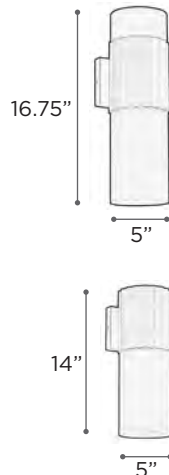

TROLL

- MODEL** 2048BZ | 2048SL
- LAMP** 1 X 75W - 120V - PAR 38
- MODEL LED LAMP** 2048BZGU24LED | 2048SLGU24LED
1 X 9W - GU24 - LED (included)
- FINISH** BZ | SL
- MATERIAL** Cast Aluminum

WALLYX

- MODEL** 31742SL
- LAMP** 2 X 60W - 120V - A19 (not included)
- EXT** 6.5"
- MODEL** 31740SL
- LAMP** 1 X 60W - 120V - A19 (not included)
- EXT** 6.5"
- FINISH** SL
- GLASS** Opal
- MATERIAL** Cast Aluminum