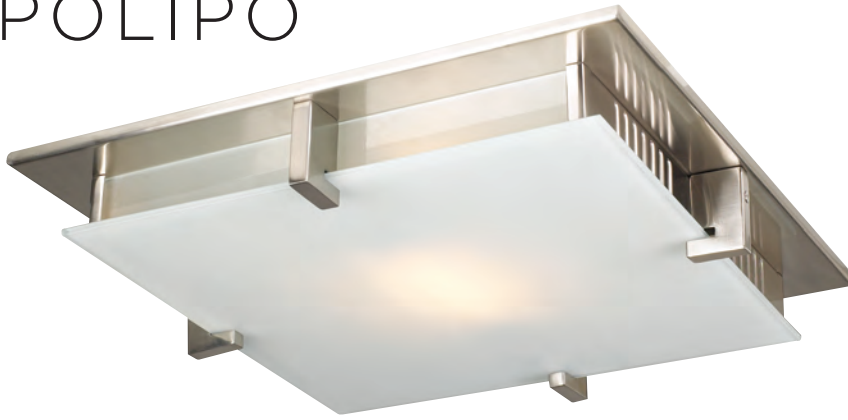

POLIPO

MODEL 907SN | 907ORB
LAMP 200W - 120V - J118MM (included)

MODEL 908SN | 908ORB
LAMP 150W - 120V - J118MM (included)

MODEL 908SNLED | 908ORBLED
LED LAMP 24W- LED

KELVIN 3000K
LUMEN 1920
CRI 90

MODEL 906SN | 906ORB
LAMP 100W - 120V - J118MM (included)