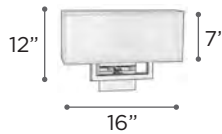

MODEL LAMP 18196PC
2 X 60W - 120V - A19
(not included)

EXT 6"

MODEL LAMP 18194PC
1 X 60W - 120V - A19
(not included)

EXT 6"

FINISH PC
SHADE Off-White Fabric