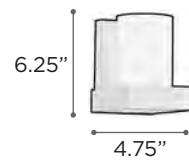

BREEZE

MODEL	4056BA
LAMP	2 X 6W - LED
KELVIN	4000K
LUMEN	1020
CRI	80
EXT	5.75"
MODEL	4054BA
LAMP	6W - LED
KELVIN	4000K
LUMEN	510
CRI	80
EXT	5.75"
FINISH	BA
GLASS	Frost
MATERIAL	Cast Aluminum