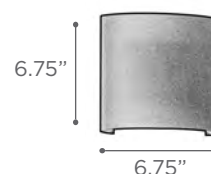

LEENA

MODEL 4075BA | 4075BZ
LAMP 12W - LED
EXT 2.25" (ADA)
KELVIN 3000K
LUMEN 816
CRI 85
FINISH BA | BZ
MATERIAL Cast Aluminum