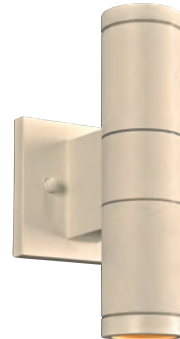

MODEL 8037BZ126Q | 8037SL126Q
CFL LAMP 1 X 26W - 120V - Quad26 (G24q-3)

EXT 5"

FINISH BZ | SL

GLASS Frost

MATERIAL Cast Aluminum

TROLL-I

MODEL 8022AL | 8022BZ | 8022WH
LAMP 1 X 60W - 120V - A15 or PAR 16
(not included) (up & down)