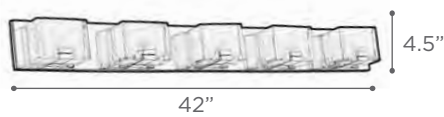

FINISH PC
GLASS Frost with Clear Edge
DIMMABLE Yes