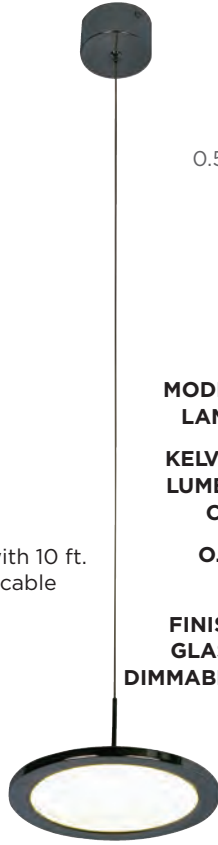

DISC

MODEL 91127PC
LAMP 12W - LED
KELVIN 3000K
LUMEN 660
CRI 80
O.H. Supplied with 10 ft. adjustable cable
FINISH PC
GLASS Opal Acrylic
DIMMABLE Yes