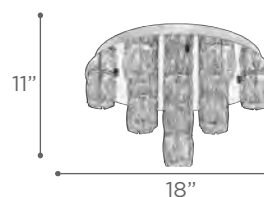

MODEL 90100PC
LAMP 45W - LED
KELVIN 3000K
LUMEN 3600
CRI 80
FINISH PC
LENS Diamond Cut Crystal
DIMMABLE Yes