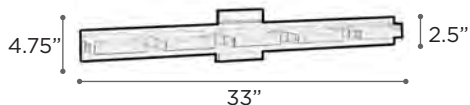

SIGMA

MODEL 91149PC
LAMP 15W - LED

KELVIN 3000K
LUMEN 675
CRI 80

EXT 3.75" (ADA)

MODEL 91147PC
LAMP 12W - LED

KELVIN 3000K
LUMEN 540
CRI 80

EXT 3.75" (ADA)

MODEL 91145PC
LAMP 9W - LED

KELVIN 3000K
LUMEN 405
CRI 80

EXT 3.75" (ADA)

FINISH PC
LENS Prismatic Clear Acrylic
DIMMABLE Yes