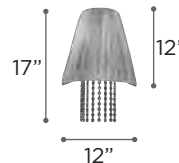

ANGELINA

- **MODEL** 73028BEIGE
- **LAMP** 1 X 60W - 120V - A19 (not included)

- **EXT** 6.5"

- **FINISH** SN
- **SHADE** Beige Silk Asfour
- Handcut Crystal
- **DIMMABLE** Yes