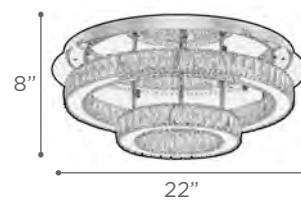

MODEL 90073PC
LAMP 45W - LED
KELVIN 3000K
LUMEN 3600
CRI 80
O.H. Supplied with 10 ft.
adjustable cable
FINISH PC
Diamond Cut Crystal
DIMMABLE Yes