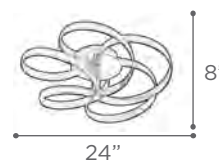

VITREA

MODEL 81306PC
LAMP 60W - LED
KELVIN 3000K
LUMEN 3000
CRI 80
FINISH PC
LENS Opal Acrylic
DIMMABLE Yes