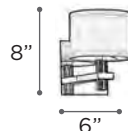

CONCERTO

MODEL 581PC
LAMP 1 X 40W - 120V - G9
(included)

EXT 7"

FINISH PC
SHADE White Linen
DIMMABLE Yes