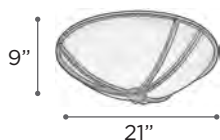

HIGHLAND

MODEL 14864ORB
LAMP 3 X 60W - 120V - A19
(not included)

MODEL 14864ORBGU24LED
LED LAMP 2 X 9W - LED - GU24 (included)

MODEL 14864ORB226GU24
CFL LAMP 2 X 26W - 120V - GU24 (included)

MODEL 14863ORB
LAMP 3 X 60W - 120V - A19
(not included)

MODEL 14863ORBGU24LED
LED LAMP 2 X 9W - LED - GU24 (included)

MODEL 14863ORB218Q
CFL LAMP 2 X 18W - 120V - Quad18 (G24q-2)

MODEL 14861ORB
LAMP 2 X 60W - 120V - A15
(not included)

MODEL 14861ORBGU24LED
LED LAMP 1 X 9W - LED - GU24 (included)

MODEL 14861ORB213GU24
CFL LAMP 2 X 13W - 120V - GU24 (included)

FINISH ORB
GLASS Marbleized