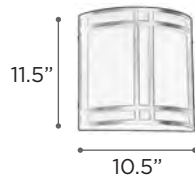

SUMMA

MODEL 8045BZLED | 8045BZ
8045SLED | 8045SL
LAMP 16W - LED | 60W - 120V - A19
(not included)

KELVIN 3000K
LUMEN 1280
CRI 90

EXT 4" (ADA)

FINISH BZ | SN
GLASS Frost
MATERIAL Cast Aluminum