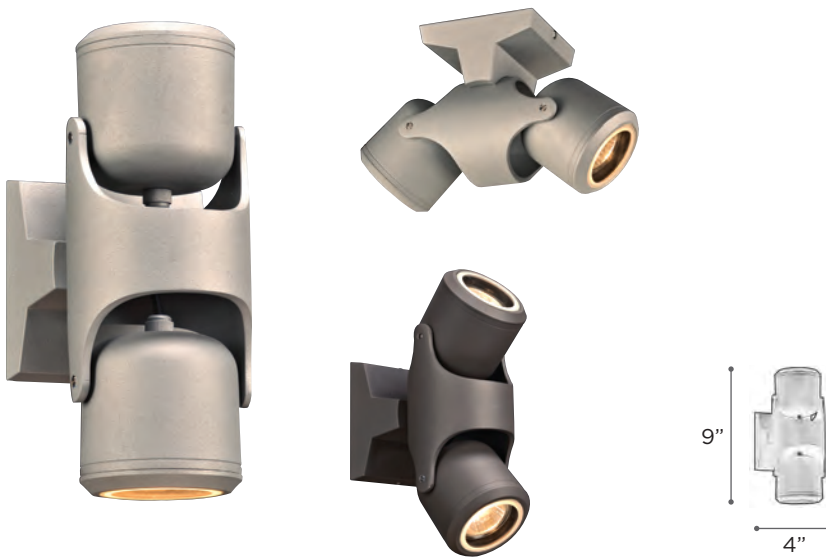

VELA

MODEL 2090BZ | 2090SL
LAMP 2 X 5W - LED
KELVIN 3000K
LUMEN 1320
CRI 80
EXT 5.5"
FINISH BZ | SL
GLASS Clear Diffuser
MATERIAL Cast Aluminum

LEDRA