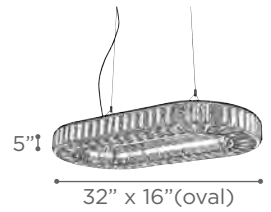

MODEL 91152PC
LAMP 12W - LED

KELVIN 3000K
LUMEN 660
CRI 80

O.H. Supplied with 10 ft. adjustable cable

FINISH PC
Satin Nickel Metal Chain

DIMMABLE Yes

MARQUEE

MODEL 90048PC
LAMP 12 X 40W - 120V - G9 (included)