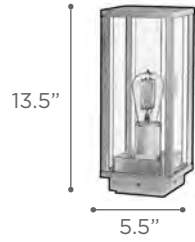

MODEL 2275BZ
LAMP 1 X 60W - Med.
(Lamp not included)

FINISH BZ
GLASS Clear
MATERIAL Cast Aluminum

MODEL 2279BZ
LAMP 1 X 60W - Med.
(Lamp not included)

FINISH BZ
GLASS Clear
MATERIAL Cast Aluminum