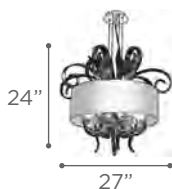

MODEL 34143PC
LAMP 4 X 60W - 120V - E12
(not included)

O.H. Supplied with 15 ft.
adjustable cable

FINISH PC
SHADE Black Fabric
GLASS Clear
DIMMABLE Yes