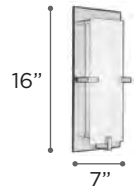

POLIPO

MODEL 909SNLED | 909SN
909ORBLED | 909ORB
LAMP 16W - LED | 100W - 120V - J78MM
Halogen (included)
KELVIN 3000K
LUMEN 1280
CRI 90
EXT 3.5" (ADA)
FINISH ORB | SN
GLASS Matte Opal
DIMMABLE Yes
NOTE Horizontal or Vertical Mounting