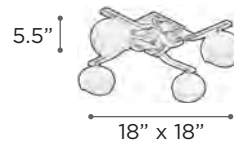

TIDUR

MODEL 36674PC
LAMP 4 X 40W - 120V - G9
(included)

FINISH PC
GLASS Frost
DIMMABLE Yes