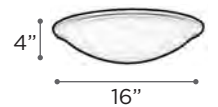

FINISH WH
LENS Matte Opal Acrylic
DIMMABLE Yes
NOTE Energy Star

NUOVA

NOW AVAILABLE IN LED

12" FROST	3453LED		3453
12" MARBLE	7012LED		7012
LAMP	16W - LED (integrated)		150W - J118MM (included)
KELVIN	3000K		
LUMEN	1280		
CRI	90		
16" FROST	3464LED		3464
16" MARBLE	7016 LED		7016
LAMP	20W - LED (integrated)		150W - J118MM (included)
KELVIN	3000K		
LUMEN	1600		
CRI	90		
FINISH	BK WH PC PB RU IR		
GLASS	Frost Marble		
DIMMABLE	Yes		