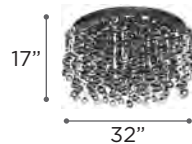

MODEL 81725PC
LAMP 18 X 50W - 120V - GU10
(included)

FINISH PC
Asfour Handcut Crystal
DIMMABLE Yes