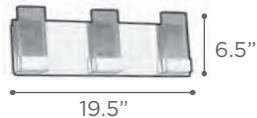

MODEL 40014PC
LAMP 4 X 5W - LED

KELVIN 3000K
LUMEN 930
CRI 80

EXT 2.5" (ADA)