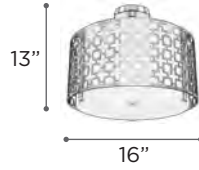

ETHEN

MODEL 12159PC
LAMP 3 X 60W - 120V - A19
(not included)

MODEL 12159PC313GU24
CFL LAMP 3 X 13W - 120V - GU24
(included)

FINISH PC
GLASS Frost Glass Diffuser
DIMMABLE Yes