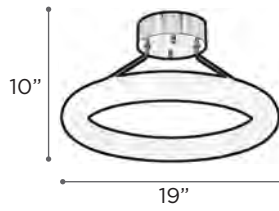

ANILA

MODEL 88828PC
LAMP 25W - LED

KELVIN 3000K
LUMEN 2100
CRI 80

FINISH PC
LENS Opal Acrylic Frost
DIMMABLE Yes