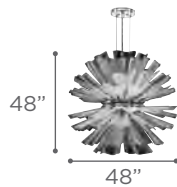

MODEL 82336PC
LAMP 12 X 40W - 120V - G9 (included)
O.H. Supplied with 15 ft. adjustable cable
FINISH PC Textured Frost
DIMMABLE Yes