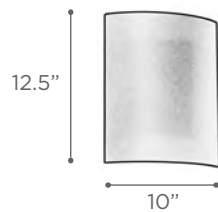

ECLIPSE

EXTERIOR

MODEL 2264BZ
LAMP 1 X 40W - Med.
(Lamp not included)
EXT 3.5" (ADA)
FINISH BZ
MATERIAL Cast Aluminum