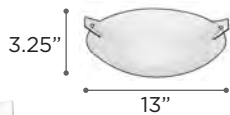

MODEL LAMP 12144PC
2 X 60W - 120V - A19 (not included)

MODEL LED LAMP 12144PCGU24LED
2 X 9W - GU24 - LED (included)

MODEL CFL LAMP 12144PC213PL
2 X 13W - 120V - PL13 (2GX7) (not included)