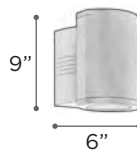

LENOX - II

- **MODEL** 2060BZ | 2060SL
- **LAMP** 1 X 15W - LED (down only)
- **KELVIN** 3000K
- **LUMEN** 1650
- **CRI** 80
- **EXT** 8.5"
- **MODEL** 2065BZ | 2065SL
- **LAMP** 2 X 15W - LED (up & down)
- **KELVIN** 3000K
- **LUMEN** 3300
- **CRI** 80
- **EXT** 8.5"
- **FINISH** BZ | SL
- **GLASS** Clear Diffuser
- **MATERIAL** Cast Aluminum