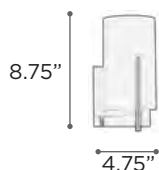

VENETO

MODEL 7587PC
LAMP 1 X 60W - 120V - A19
 (not included)

EXT 5"

FINISH PC
GLASS Matte Opal
DIMMABLE Yes

HUNDI

- MODEL** 2320SN
- LAMP** 1 X 150W - 120V - J118MM Halogen
- MODEL** 2320SNGU24LED
- LED LAMP** 2 X 9W - GU24 -LED (included)
- MODEL** 2320SN213GU24
- CFL LAMP** 2 X 13W - 120V - GU24 (included)
- EXT** 3.25" (ADA)
- FINISH** SN
- GLASS** Acid Frost