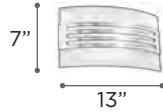

VENETO

MODEL 7587PC
LAMP 1 X 60W - 120V - A19
 (not included)

EXT 5"

FINISH PC
GLASS Matte Opal
DIMMABLE Yes

HUNDI

- MODEL** 2320SN
- LAMP** 1 X 150W - 120V - J118MM Halogen
- MODEL** 2320SNGU24LED
- LED LAMP** 2 X 9W - GU24 -LED (included)
- MODEL** 2320SN213GU24
- CFL LAMP** 2 X 13W - 120V - GU24 (included)
- EXT** 3.25" (ADA)
- FINISH** SN
- GLASS** Acid Frost