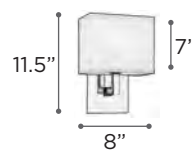

MODEL LAMP 18196PC
2 X 60W - 120V - A19
(not included)

EXT 6"

MODEL LAMP 18194PC
1 X 60W - 120V - A19
(not included)

EXT 6"

FINISH PC
SHADE Off-White Fabric