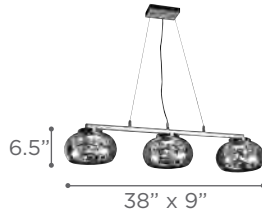

NEST

MODEL 77749PC
LAMP 6 X 40W - 120V - G9 (included)
O.H. Supplied with 10 ft. adjustable cable
FINISH PC
Handcut Crystal Beads
DIMMABLE Yes

MODEL 77747PC
LAMP 3 X 40W - 120V - G9 (included)
FINISH PC
Handcut Crystal Beads
DIMMABLE Yes

ROKKA

MODEL 92953PC
LAMP 6 X 40W - 120V - G9 (included)
O.H. Supplied with 10 ft. adjustable cable
FINISH PC
GLASS Clear Glass with Asfour Crystal Beads
DIMMABLE Yes

GLACIER

MODEL 3488PC
LAMP 12 X 40W - 120V - G9 (included)
O.H. Supplied with 6 ft. adjustable cable
FINISH PC
GLASS Clear with inside Frost Glass
DIMMABLE Yes