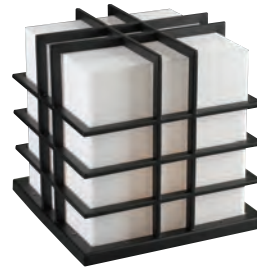

AMORE

Post/Ceiling Mount