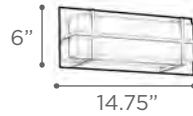

BROOKLAND

MODEL 55012PC
LAMP 19W - LED
KELVIN 3000K
LUMEN 1500
CRI 90
EXT 3.5" (ADA)