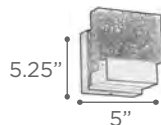

OMBRELLE

MODEL 84411PC
LAMP 1 X 6W - LED
KELVIN 3000K
LUMEN 480
CRI 90
EXT 3.5" (ADA)
FINISH PC
GLASS Cracked Ice
DIMMABLE Yes