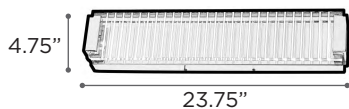

RIVER

MODEL 91142PC
LAMP 24W - LED
KELVIN 3000K
LUMEN 1200
CRI 80
EXT 3.25" (ADA)