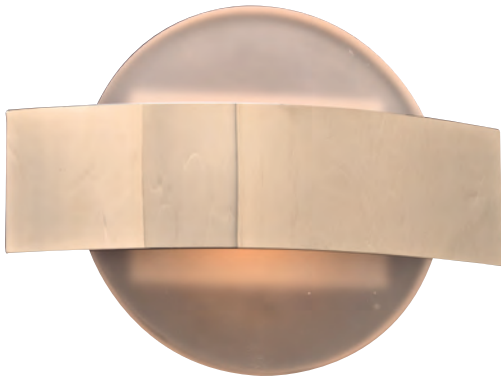

Note: Supplied with two On/Off switches

DARIUS

MODEL 36670PC
LAMP 1 X 100W - 120V - J78MM
 Halogen (included)

EXT 3" (ADA)

FINISH PC
GLASS Frost
DIMMABLE Yes

ICON

MODEL 70061PC
LAMP 1 X 40W - 120V - E12
 (not included)