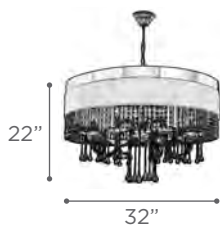

FORMAE

MODEL 70015SN
LAMP 6 X 60W - 120V - A19
(not included)
O.H. Supplied with 10 ft.
adjustable cable
FINISH SN
SHADE Satin Nickel Chain with
Chrome Accent
DIMMABLE Yes

ELISA

MODEL 34120BC
LAMP 8 X 60W - 120V - E12
(not included)
O.H. Supplied with 10 ft.
adjustable cable
FINISH BC (Black Chrome)
GLASS Crystal & Glass Prisms
DIMMABLE Yes