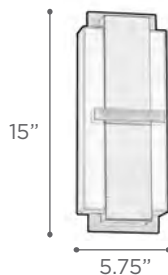

BROCKTON

MODEL	55054SN
LAMP	19W - LED
EXT	3.25" (ADA)
KELVIN	3000K
LUMEN	1500
CRI	90
FINISH	SN
GLASS	Mitered White Glass
DIMMABLE	Yes