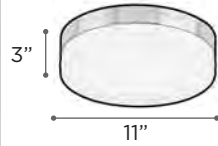

METZ

MODEL 6570SNLED
LAMP 19W - LED
KELVIN 3000K
LUMEN 1520
CRI 90

EXT 3" (ADA)