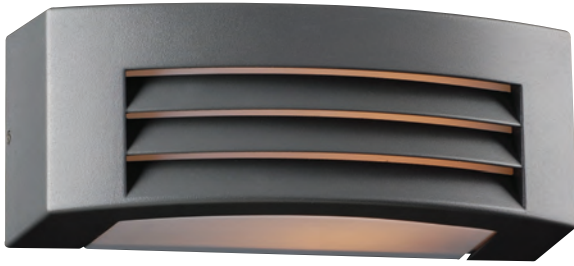

LUCIANO

- **MODEL** 2253BZ | 2253SL
- **LAMP** 1 X 60W - 120V - A19 (not included)
- **MODEL** 2253BZGU24LED | 2253SLGU24LED
- **LED LAMP** 1 X 9W - GU24 - LED (included)
- **MODEL** 2253BZ118Q | 2253SL118Q
- **CFL LAMP** 1 X 18W - 120V - Quad18 (G24q-2)
- **EXT** 5"
- **FINISH** BZ | SL
- **LENS** Opal Acrylic
- **MATERIAL** Cast Aluminum