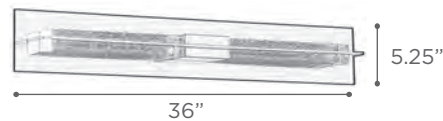

ARMANO

MODEL 84431PC
LAMP 2 X 5W - LED
KELVIN 3000K
LUMEN 960
CRI 90
EXT 3" (ADA)

MODEL 84433PC
LAMP 2 X 8W - LED
KELVIN 3000K
LUMEN 1280
CRI 90
EXT 3" (ADA)

MODEL 84435PC
LAMP 4 X 5W - LED
KELVIN 3000K
LUMEN 1600
CRI 90
EXT 3" (ADA)