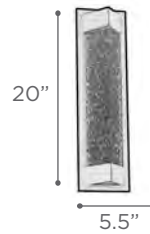

MODEL 31712BZ
LAMP 11W - LED
KELVIN 3000K
LUMEN 174
CRI 90
EXT 4" (ADA)