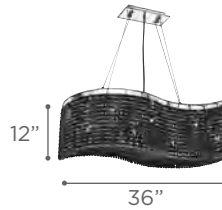

MODEL 66010CLEAR/PC
LAMP 8 X 40W - 120V - G9 (included)
O.H. Supplied with 10 ft. adjustable cable
FINISH PC
Asfour Handcut Crystal
DIMMABLE Yes

ELEGANCE

MODEL 96978PC
LAMP 3 X 50W - 120V - GU10 (included)
O.H. 38"
FINISH PC
GLASS Clear Ribbed
DIMMABLE Yes