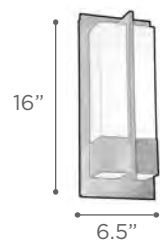

MODEL 2904BK
LAMP 9W - LED
EXT 4.75"
KELVIN 3000K
LUMEN 420
CRI 80