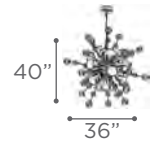

MODEL 81385PC
LAMP 16 X 35W - 120V - G9 (included)

O.H. Supplied with 10 ft. adjustable cable

FINISH PC
GLASS Clear Globe & White Tulip
DIMMABLE Yes

MODEL 81382PC
LAMP 8 X 35W - 120V - G9 (included)

FINISH PC
GLASS Clear Globe & White Tulip

DIMMABLE Yes