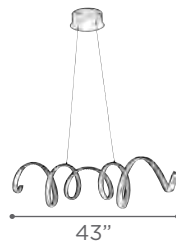

EXT. 8"

FINISH GLASS DIMMABLE PC
Diamond Cut Crystal
Yes

MODEL LAMP 81314PC
5W - LED

KELVIN LUMEN CRI 3000K
490
80

O.H. Supplied with 10 ft. adjustable cable

FINISH GLASS DIMMABLE PC
Diamond Cut Crystal
Yes