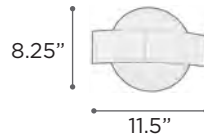

DARIUS

MODEL 36670PC
LAMP 1 X 100W - 120V - J78MM
Halogen (included)

EXT 3" (ADA)

FINISH PC
GLASS Frost
DIMMABLE Yes