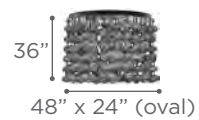

BUBBLE

MODEL 96969PC
LAMP 6 X 50W - 120V - GU10 (included)

MODEL 96967PC
LAMP 12 X 50W - 120V - GU10 (included)

FINISH PC
GLASS Iridescent
DIMMABLE Yes

Note: Bubble glasses can be easily removed or added to achieve desired length.