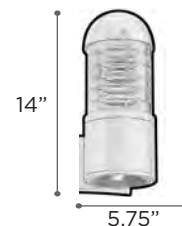

CELINE

MODEL 4070BA
LAMP 2 X 11W - LED
(up & down)

KELVIN 4000K
LUMEN 1870
CRI 80

EXT 8"

FINISH BA
LENS Clear Acrylic
MATERIAL Cast Aluminum