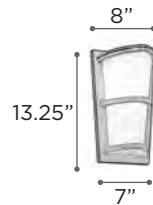

ALEGRIA

MODEL 31915ORB | 31915SL
LAMP 2 X 60W - 120V - A19 (not included)

MODEL 31915ORBGU24LED | 31915SLGU24LED
LED LAMP 2 X 9W - GU24 - LED (included)

MODEL 31915ORB226Q | 31915SL226Q
CFL LAMP 2 X 26W - 120V - Quad26 (G24q-3)

EXT 9.5"

MODEL 31912ORB | 31912SL
LAMP 1 X 60W - 120V - A19 (not included)

MODEL 31912ORBGU24LED | 31912SLGU24LED
LED LAMP 1 X 9W - GU24 - LED (included)

MODEL 31912ORB118Q | 31912SL118Q
CFL LAMP 1 X 18W - 120V - Quad18 (G24q-2)

EXT 7"

FINISH ORB | SL
LENS Matte Opal Acrylic
MATERIAL Cast Aluminum