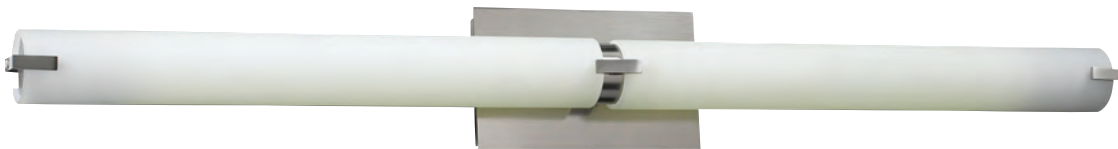

MODEL 814SNLED
LAMP 20W - LED
KELVIN 3000K
LUMEN 1600
CRI 90
EXT 3.25" (ADA)

MODEL 909SNLED | 909SN
LAMP 909ORBLED | 909ORB
16W - LED | 1 X 100W
120V - J118MM (included)
KELVIN 3000K
LUMEN 1280
CRI 90
EXT 3.5" (ADA)

FINISH SN | ORB
GLASS Frost
DIMMABLE Yes
NOTE Vertical/Horizontal Mounting

MODEL 964SNLED
LAMP 38W - LED
KELVIN 3000K
LUMEN 3000
CRI 90
EXT 4" (ADA)