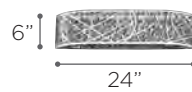

MODEL 77744PC
LAMP 4 X 40W - 120V - G9
(included)

EXT 4.5"