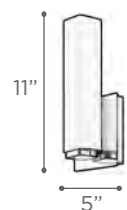

CORSICA

MODEL	7532OPALLED 7532OPAL
LAMP	10W - LED 60W - 120V - A19 (not included)
KELVIN	3000K
LUMEN	800
CRI	90
EXT	4" (ADA)
GLASS	Matte Opal
DIMMABLE	Yes

PRELUDE

MODEL	99919PC
LAMP	10W - LED
KELVIN	3000K
LUMEN	625
CRI	90
EXT	3" (ADA)
FINISH	PC
GLASS	Matte Opal
DIMMABLE	Yes