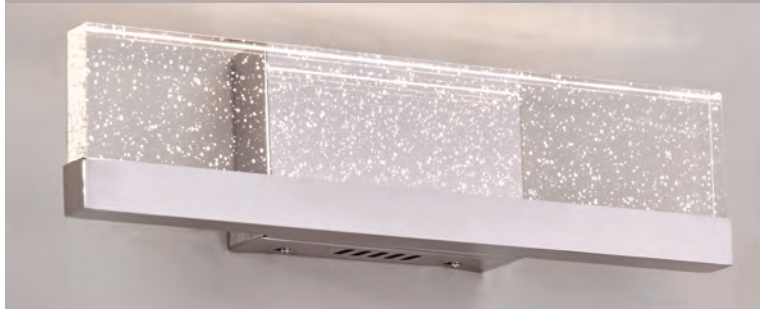

BERNICE

MODEL 92961PC
LAMP 12W - LED
KELVIN 3000K
LUMEN 960
CRI 90
EXT 3" (ADA)

MODEL 92963PC
LAMP 18W - LED
KELVIN 3000K
LUMEN 1440
CRI 90
EXT 3" (ADA)

MODEL 92965PC
LAMP 24W - LED
KELVIN 3000K
LUMEN 1920
CRI 90
EXT 3" (ADA)