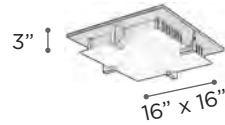

POLIPO

MODEL 907SN | 907ORB
LAMP 200W - 120V - J118MM (included)

MODEL 908SN | 908ORB
LAMP 150W - 120V - J118MM (included)

MODEL 908SNLED | 908ORBLED
LED LAMP 24W- LED

KELVIN 3000K
LUMEN 1920
CRI 90

MODEL 906SN | 906ORB
LAMP 100W - 120V - J118MM (included)