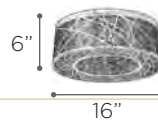

MODEL 77747PC
LAMP 3 X 40W - 120V - G9
(included)

FINISH PC
Asfour Handcut Crystal
DIMMABLE Yes