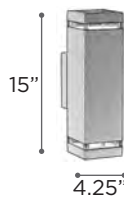

PORTO-II

- **MODEL** 1745BZ | 1745SL
- **LAMP** 2 X 60W - 120V - A19 (not included) (up & down)
- **MODEL** 1745BZGU24LED | 1745SLGU24LED
- **LED LAMP** 2 X 9W - GU24 - LED (included)
- **EXT** 6"
- **FINISH** BZ | SL
- **LENS** Clear Acrylic
- **MATERIAL** Cast Aluminum