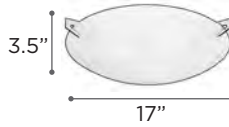

FINISH SN
GLASS Frost
DIMMABLE Yes

TIDUR

MODEL 36674PC
LAMP 4 X 40W - 120V - G9
 (included)

FINISH PC
GLASS Frost
DIMMABLE Yes

CONTEMPO

MODEL 12146PC
LAMP 3 X 60W - 120V - A19
 (not included)

MODEL 12146PCGU24
LED LAMP 3 X 9W - GU24 - LED
 (included)