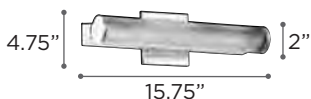

AVIVA

MODEL 91117PC
LAMP 21W - LED

KELVIN 3000K
LUMEN 1260
CRI 80

EXT 4" (ADA)

MODEL 91116PC
LAMP 13W - LED

KELVIN 3000K
LUMEN 728
CRI 80

EXT 4" (ADA)

FINISH PC
LENS Prismatic Clear Acrylic
DIMMABLE Yes
NOTE Vertical/Horizontal Mounting