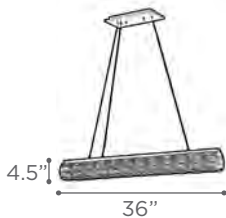

MODEL 90106PC
LAMP 24W - LED
KELVIN 3000K
LUMEN 1700
CRI 80
O.H. Supplied with 10 ft. adjustable cable
FINISH PC
GLASS Diamond Cut Crystal
DIMMABLE Yes