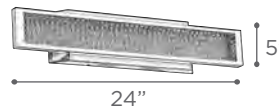

COMMODORE

MODEL 92956PC
LAMP 24W - LED
KELVIN 3000K
LUMEN 1920
CRI 90
EXT 2.5" (ADA)