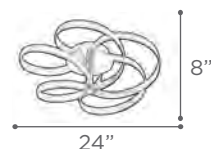

MODEL 81306PC
LAMP 60W - LED

KELVIN 3000K
LUMEN 3000
CRI 80

FINISH PC
GLASS Opal Acrylic
DIMMABLE Yes