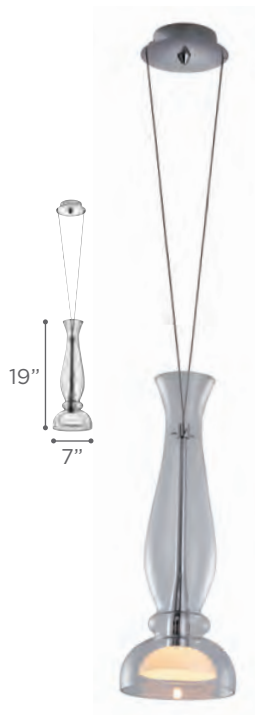

MODEL 67001PC
LAMP 1 X 40W - 120V - G4 (included)

O.H. Supplied with 10 ft. adjustable cable

FINISH PC
GLASS Clear with Inner Opal
DIMMABLE Yes