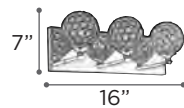

MODEL 92703PC
LAMP 3 X 3W - G9 LED (included)
KELVIN 3000K
LUMEN 660
CRI 80
EXT 5.5"