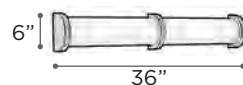

EXT 5.5"

FINISH SN
GLASS Matte Opal
DIMMABLE Yes

LIEF

MODEL 81642PC
LAMP 18 X 10W - 12V - G4 (included)

EXT 3" (ADA)

FINISH PC
GLASS Clear
DIMMABLE Yes

CHEVRON

MODEL 1003SN
LAMP 2 X 100W - 120V - J118MM - Halogen