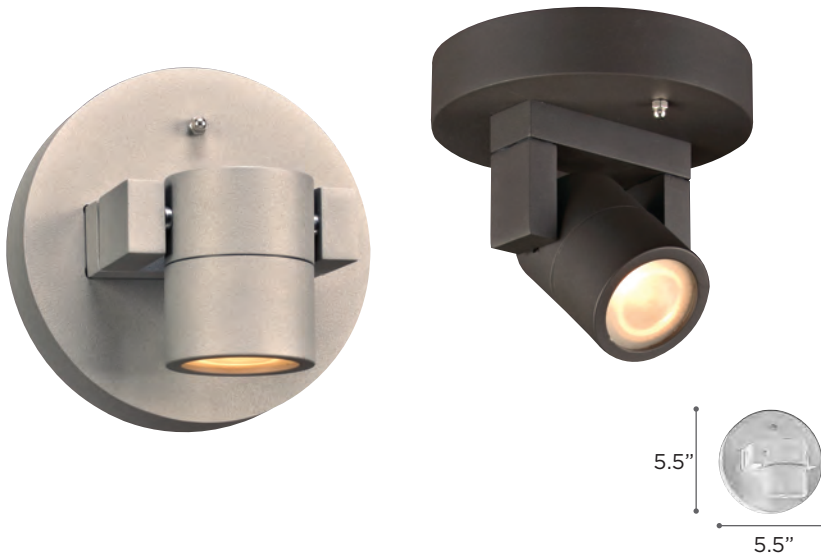

LYDON

MODEL 2070BA | 2070BZ | 2070SL
LAMP 1 X 5W - LED
KELVIN 3000K
LUMEN 660
CRI 80
EXT 5.5"
FINISH BA | BZ | SL
GLASS Clear Diffuser
MATERIAL Cast Aluminum