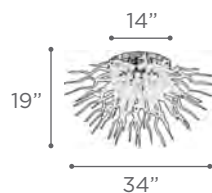

MEDUSA

MODEL 87778PC
LAMP 72 X 10W - 12V - G4 (included)

O.H. Supplied with 10 ft. adjustable cable

FINISH PC
Frost

DIMMABLE Yes

MODEL 87775PC
LAMP 31 X 10W - 12V - G4 (included)

O.H. Supplied with 10 ft. adjustable cable

FINISH PC
Frost

DIMMABLE Yes

MODEL 87772PC
LAMP 53 X 10W - 12V - G4 (included)

FINISH PC
Frost

DIMMABLE Yes