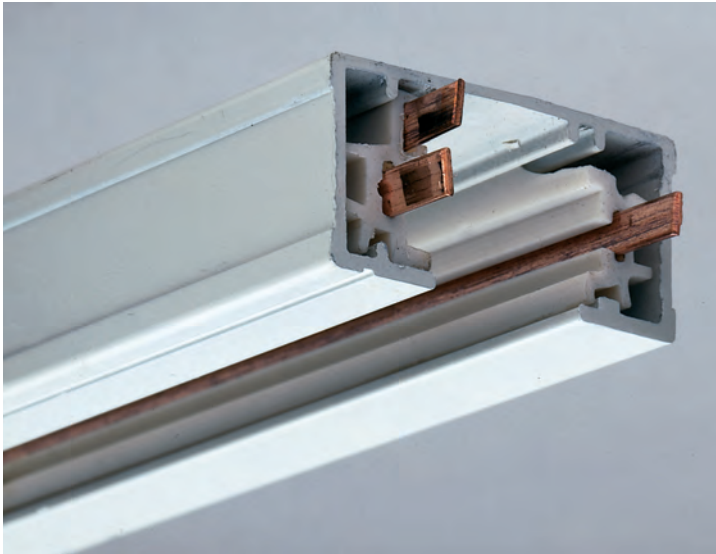

ONE-CIRCUIT ACCESSORIES

TR System

(3-wire - single circuit) Fully polarized, low profile and grounded system which accommodates broad selection and exceptional styling on Low and High Voltage track Lights. PLC track products are created to conform with all UL standards.

TR24 (1 Circuit 2' track) | BK / WH
TR48 (1 Circuit 4' track) | BK / WH
TR96 (1 Circuit 8' track) | BK / WH

20 Amp circuit capacity. Tracks include 1 dead end cap and mounting hardware

5/8" h x 1-3/8" w