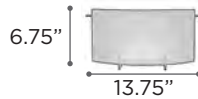

MODEL LAMP 12112PC
1 X 150W - 120V - J118MM - (included)

MODEL CFL LAMP 12112PC118GU24
1 X 18W - 120V - GU24 (included)

EXT 3" (ADA)