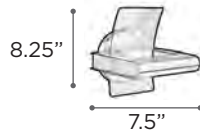

PATRICK

MODEL 6443SN
LAMP 1 X 150W - 120V - J78MM Halogen (included)
EXT 7.25"
FINISH SN
GLASS Clear
DIMMABLE Yes