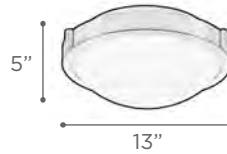

CORSO

MODEL 84451SN
LAMP 20W - LED
KELVIN 3000K
LUMEN 1600
CRI 90
FINISH SN
GLASS Frost
DIMMABLE Yes