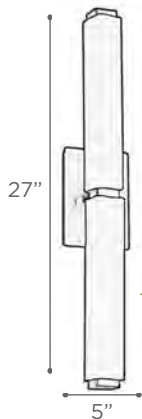

PRELUDE

MODEL 99919PC
LAMP 10W - LED

KELVIN 3000K
LUMEN 625
CRI 90

EXT 3" (ADA)

MODEL 99918PC
LAMP 30W - LED

KELVIN 3000K
LUMEN 1875
CRI 90

EXT 3" (ADA)

MODEL 99917PC
LAMP 38W - LED

KELVIN 3000K
LUMEN 2500
CRI 90

EXT 3" (ADA)

FINISH PC
GLASS Matte Opal Square Glass

DIMMABLE Yes

NOTE Vertical/Horizontal Mounting (except 99919PC)