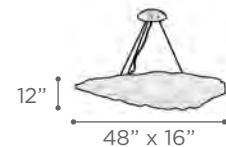

KIMOTO

MODEL 2655SN
LAMP 4 X 60W - 120V - A19 (not included)

O.H. Supplied with 10 ft. adjustable cable

FINISH SN
SHADE Off-White
DIMMABLE Yes