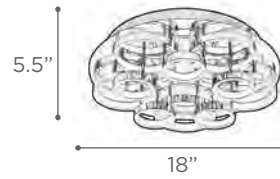

LUKKO

MODEL 88835PC
LAMP 42W - LED
KELVIN 3000K
LUMEN 1400
CRI 83
FINISH PC
LENS Opal Acrylic
DIMMABLE Yes