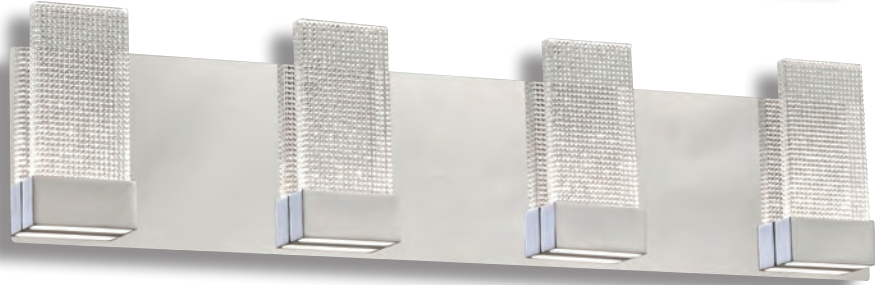

FARELLA

MODEL 40011PC
LAMP 5W - LED

KELVIN 3000K
LUMEN 250
CRI 80

EXT 2.5" (ADA)

MODEL 40013PC
LAMP 3 X 5W - LED

KELVIN 3000K
LUMEN 700
CRI 80

EXT 2.5" (ADA)

MODEL 40014PC
LAMP 4 X 5W - LED

KELVIN 3000K
LUMEN 930
CRI 80

EXT 2.5" (ADA)

MODEL 40015PC
LAMP 5 X 5W - LED

KELVIN 3000K
LUMEN 1100
CRI 80

EXT 2.5" (ADA)