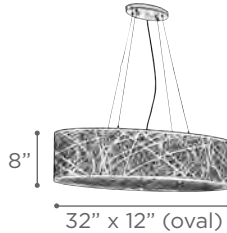

MODEL 77747PC
LAMP 3 X 40W - 120V - G9 (included)
FINISH PC
Handcut Crystal Beads
DIMMABLE Yes

ROKKA

MODEL 92953PC
LAMP 6 X 40W - 120V - G9 (included)
O.H. Supplied with 10 ft. adjustable cable
FINISH PC
GLASS Clear Glass with Asfour Crystal Beads
DIMMABLE Yes