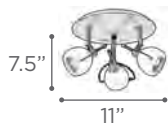

FOCUS

MODEL 5356SN
LAMP 6 X 50W - 120V - GU10 (included)

O.H. 28" to 44" Telescopic

FINISH SN
GLASS Matte Opal
DIMMABLE Yes

Note: Supplied with hang straight swivel for slope ceiling.

MODEL 5358SN
LAMP 3 X 50W - 120V - GU10 (included)
FINISH SN
GLASS Matte Opal
DIMMABLE Yes

AVATAR

MODEL 6073SN
LAMP 6 X 40W - 120V - G9 (included)

O.H. 19" to 32" Telescopic

FINISH SN
GLASS Frost
DIMMABLE Yes

MODEL 6071SN
LAMP 3 X 40W - 120V - G9 (included)
FINISH SN
GLASS Frost
DIMMABLE Yes