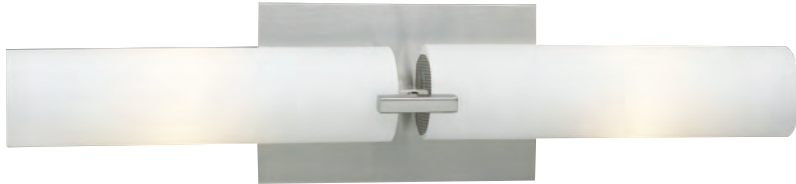

POLIPO

MODEL 918SNLED | 918PCLED
LAMP 20W - LED

KELVIN 3000K
LUMEN 1600
CRI 90

EXT 4" (ADA)

FINISH SN | PC
GLASS Matte Opal
DIMMABLE Yes