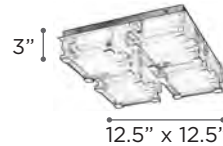

CHARME

MODEL 81238PC
LAMP 9 X 40W - 120V - G9 (included)

MODEL 81234PC
LAMP 4 X 40W - 120V - G9 (included)

FINISH PC
GLASS Clear
DIMMABLE Yes

CORTEO

MODEL 18141PC
LAMP 1 X 40W - 120V - G9 (included)

MODEL 18149PC
LAMP 4 X 40W - 120V - G9 (included)