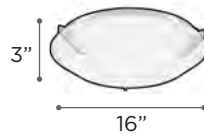

PALLADIUM

MODEL 1546SN
LAMP 28W - LED

KELVIN 3000K
LUMEN 2240
CRI 80