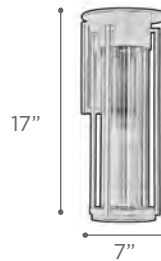

MODEL 31784ORB
LAMP 11W - LED
EXT 8"
KELVIN 3000K
LUMEN 550
CRI 90

FINISH ORB
GLASS Clear Ribbed
MATERIAL Cast Aluminum