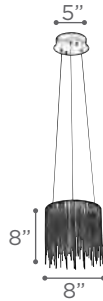

DAVENPORT

MODEL 91152PC
LAMP 12W - LED
KELVIN 3000K
LUMEN 660
CRI 80
O.H. Supplied with 10 ft. adjustable cable
FINISH PC
Satin Nickel
Metal Chain
DIMMABLE Yes