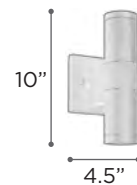

MODEL 8037BZ126Q | 8037SL126Q
CFL LAMP 1 X 26W - 120V - Quad26 (G24q-3)

EXT 5"

FINISH BZ | SL

GLASS Frost

MATERIAL Cast Aluminum

TROLL-I

MODEL 8022AL | 8022BZ | 8022WH
LAMP 1 X 60W - 120V - A15 or PAR 16
(not included) (up & down)