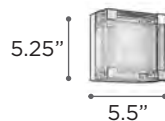

CORTEO

MODEL 18148PC
LAMP 2 X 40W - 120V - G9 (included)

EXT 3" (ADA)

MODEL 18141PC
LAMP 1 X 40W - 120V - G9 (included)

EXT 3" (ADA)

FINISH PC
GLASS Frosted with Clear Edge
DIMMABLE Yes