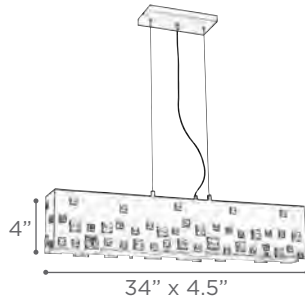

TWILIGHT

MODEL 81397BK
LAMP 5 X 40W - 120V - G9 (included)

O.H. Supplied with 10 ft. adjustable cable

FINISH BK
 Handcut Crystal

DIMMABLE Yes

MODEL 81395BK
LAMP 5 X 40W - 120V - G9 (included)

O.H. Supplied with 10 ft. adjustable cable