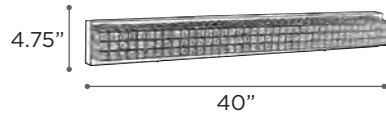

MODEL 92718PC
LAMP 24W - LED
KELVIN 3000K
LUMEN 1300
CRI 80
EXT 4" (ADA)

FINISH PC
Asfour Crystal
DIMMABLE Yes
NOTE Vertical/Horizontal Mounting