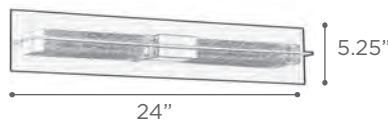

MODEL 84435PC
LAMP 4 X 5W - LED
KELVIN 3000K
LUMEN 1600
CRI 90
EXT 3" (ADA)