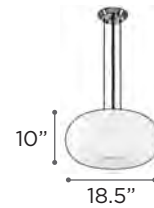

TESSERA

MODEL 21147SN
LAMP 3 X 60W - 120V - E12
(not included)

MODEL 21147SNGU24LED
LED LAMP 3 X 9W - GU24 - LED
(included)

MODEL 21147SN313GU24
CFL LAMP 3 X 13W - 120V - GU24
(included)

O.H. Supplied with 10 ft.
adjustable cable

FINISH SN
GLASS Matte Opal
DIMMABLE Yes

Note: Please consult factory for 277V Ballast | Supplied with quick grip cable support for quick & easy adjustment.