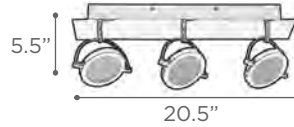

ARIELLA

MODEL 40001PC
LAMP 6W - LED

KELVIN 3000K
LUMEN 280
CRI 80

EXT 7"

MODEL 40003PC
LAMP 3 X 6W - LED

KELVIN 3000K
LUMEN 730
CRI 80

EXT 7"

MODEL 40004PC
LAMP 4 X 6W - LED

KELVIN 3000K
LUMEN 950
CRI 80

EXT 7"

FINISH PC

GLASS Crystal Infused Glass

DIMMABLE Yes

NOTE Each light is fully rotatable in all directions
Wall/Ceiling Mounting