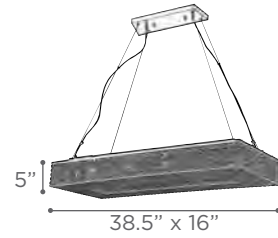

ALEXA

MODEL 92919PC
LAMP 12 X 40W - 120V - G9 (included)

O.H. Supplied with 10 ft. adjustable cable

FINISH PC
Asfour Crystal

DIMMABLE Yes

MODEL 92918PC
LAMP 9 X 40W - 120V - G9 (included)

O.H. Supplied with 10 ft. adjustable cable

FINISH PC
Asfour Crystal

DIMMABLE Yes