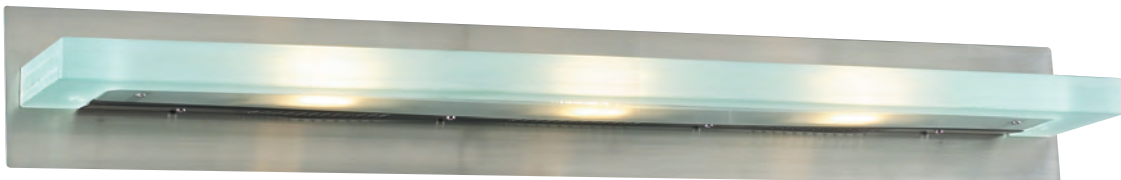

SLIM

- **MODEL** 1440SN
- **LAMP** 3 X 100W - 120V - J78MM - Halogen (included)
- **EXT** 5.5"

- **MODEL** 1430SN
- **LAMP** 2 X 100W - 120V - J78MM - Halogen (included)
- **EXT** 5.5"

- **FINISH** SN
- **GLASS** Acid Frost
- **DIMMABLE** Yes
- **NOTE** Vertical/Horizontal Mounting