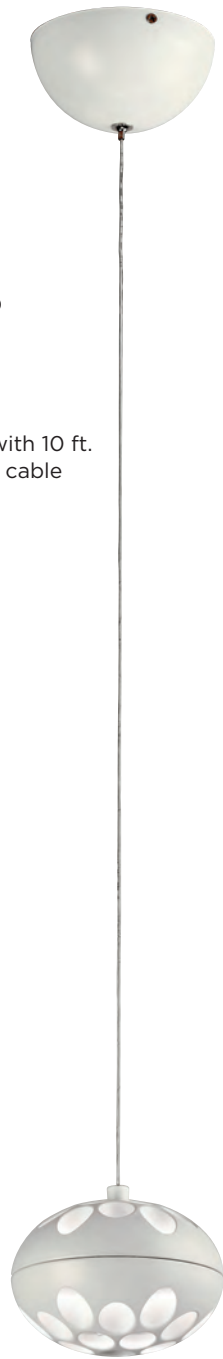

MODEL 84469WH
LAMP 9 X 12W - LED

KELVIN 3000K
LUMEN 11,520
CRI 90

O.H. Supplied with 10 ft. adjustable cable

FINISH WH
DIMMABLE Yes