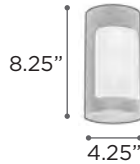

FILSON

- **MODEL** 2046BZ | 2046SL
- **LAMP** 1 X 60W - 120V - A19 (not included)
- **MODEL LED LAMP** 2046BZGU24LED | 2046SLGU24LED
  1 X 9W - GU24 - LED (included)
- **FINISH** BZ | SL
- **LENS** Frost Diffuser
- **MATERIAL** Cast Aluminum