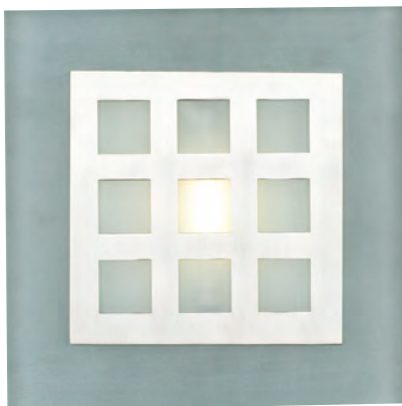

BALI

MODEL 2316SN
LAMP 1 X 100W - 120V - J118MM Halogen (included)
EXT 2" (ADA)
FINISH SN
GLASS Acid Frost
DIMMABLE Yes