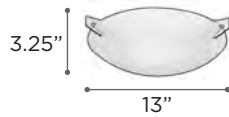

MODEL 12144PC
LAMP 2 X 60W - 120V - A19
(not included)

MODEL 12144PCGU24
LED LAMP 2 X 9W - GU24 - LED
(included)

MODEL 12144PC213PL
CFL LAMP 2 X 13W - 120V - PL13 (2GX7)
(not included)

FINISH PC
GLASS Chequered