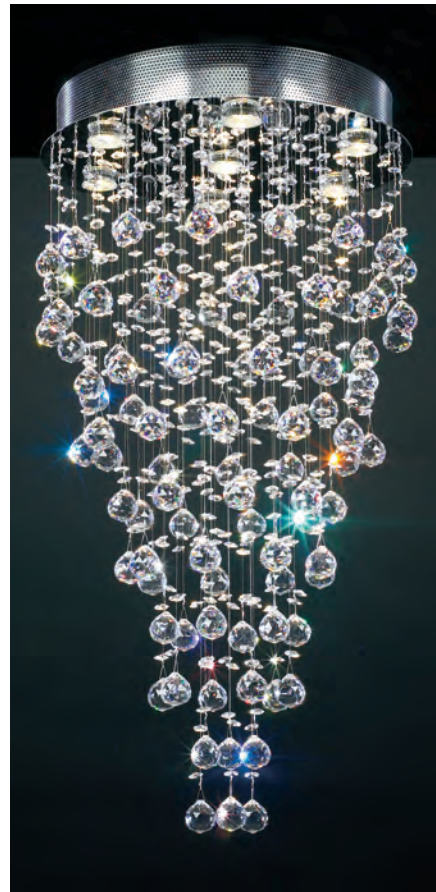

BEVERLY

MODEL 81723PC
LAMP 7 X 50W - 120V - GU10 (included)
FINISH PC
GLASS Asfour Handcut Crystal
DIMMABLE Yes

MODEL 81727PC
LAMP 16X 50W - 120V - GU10 (included)

MODEL 81729PC
LAMP 22 X 50W - 120V - GU10 (included)

FINISH PC
GLASS Asfour Handcut Crystal
DIMMABLE Yes