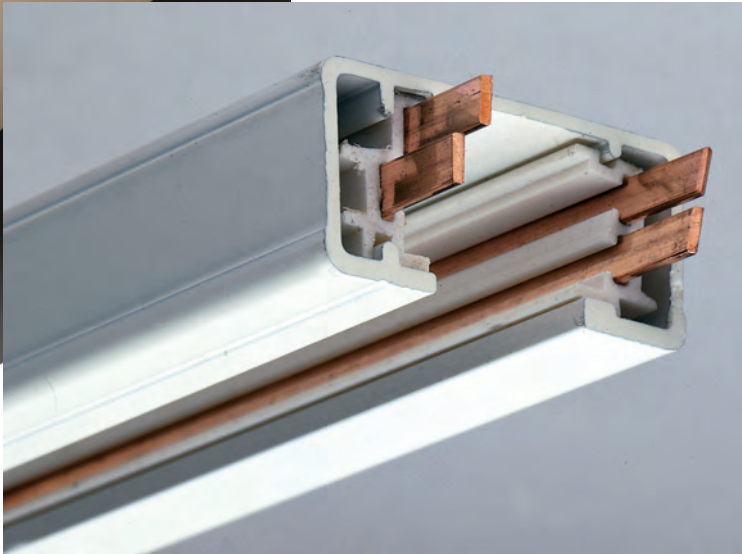

TWO-CIRCUIT ACCESSORIES

TR System

(3-wire - two circuit) PLC "2 Circuit track Heads" provide maximum flexibility. Using 2 Circuit track Heads (on a 2 circuit track) offers ability to operate each circuit separately. Suitable for wide range of commercial merchandising and residential applications. All PLC track heads are constructed to fit on one circuit or two circuit "TR" track System.

TR248 (2 Circuit 4' track) | BK/WH

Two separate 20 Amp circuit capacities. Tracks include 1 dead end cap & mounting hardware.

5/8" h x 1-3/8" w