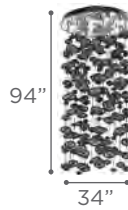

BUBBLE

MODEL 96966PC
LAMP 10 X 50W - 120V - GU10
(included)

MODEL 96968PC
LAMP 10 X 50W - 120V - GU10
(included)

FINISH PC
GLASS Iridescent
DIMMABLE No

MODEL 96964PC
LAMP 6 X 50W - 120V - GU10
(included)

FINISH PC
GLASS Iridescent
DIMMABLE No