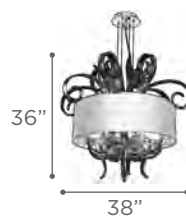

VALERIANO

MODEL 34147PC
LAMP 6 X 60W - 120V - E12
(not included)

O.H. Supplied with 15 ft.
adjustable cable

FINISH PC
SHADE Black Fabric
GLASS Clear
DIMMABLE Yes