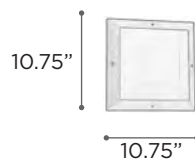

HARRISON

- **MODEL** 2717BZ | 2717SL
- **LAMP** 1 X 60W - 120V - A19 (not included)
- **MODEL LED LAMP** 2717BZGU24LED | 2717SLGU24LED
- **LED LAMP** 1 X 9W - GU24 - LED (included)
- **MODEL CFL LAMP** 2717BZ118GU24 | 2717SL118GU24
- **CFL LAMP** 1 X 18W - 120V - GU24 (included)
- **EXT** 4.25"
- **FINISH** BZ | SL
- **LENS** Opal Acrylic
- **MATERIAL** Cast Aluminum