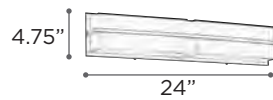

MODEL 90052PC
LAMP 2 X 10W - LED
KELVIN 3000K
LUMEN 1600
CRI 80
EXT 3.25" (ADA)