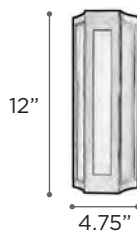

DERBY

MODEL 31770ORB | 31770SL
LAMP 12W - LED
KELVIN 2700K
LUMEN 520
CRI 90
EXT 4" (ADA)
FINISH ORB | SL
Glass Diffuser
MATERIAL Aluminum