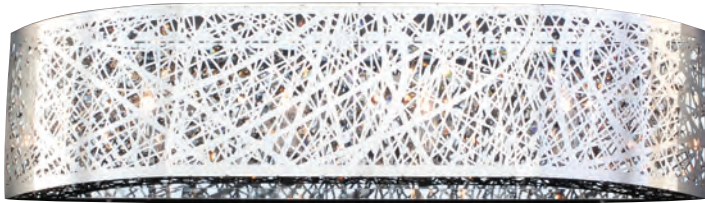

NEST

MODEL 77746PC
LAMP 6 X 40W - 120V - G9
(included)

EXT 4.5"

MODEL 77744PC
LAMP 4 X 40W - 120V - G9
(included)

EXT 4.5"

MODEL 77742PC
LAMP 2 X 40W - 120V - G9
(included)

EXT 4.5"

MODEL 77747PC
LAMP 3 X 40W - 120V - G9
(included)

FINISH PC
Asfour Handcut Crystal
DIMMABLE Yes