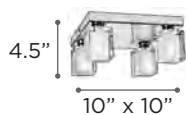

MODEL 3486PC
LAMP 4 X 40W - 120V - G9 (included)

FINISH PC
GLASS Clear with Frost Inside
DIMMABLE Yes