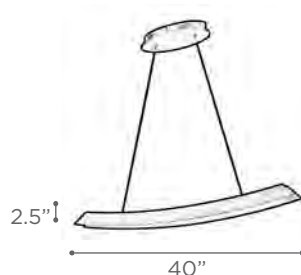

TWIST

MODEL 7310PC
LAMP 16W - LED
KELVIN 3000K
LUMEN 1820
CRI 90
O.H. Supplied with 10 ft. adjustable cable
FINISH PC
DIFFUSER Opal Acrylic
DIMMABLE Yes

EMILE

MODEL 88824SL
LAMP 40W - LED
KELVIN 3000K
LUMEN 1600
CRI 83
O.H. Supplied with 10 ft. adjustable cable
FINISH SILVER
DIFFUSER Opal Acrylic
DIMMABLE Yes

ARCHIE

MODEL 14839AL
LAMP 135W - LED
KELVIN 3000K
LUMEN 10000
CRI 80
O.H. Supplied with 10 ft. adjustable cable
FINISH AL
DIFFUSER Opal Acrylic
DIMMABLE Yes