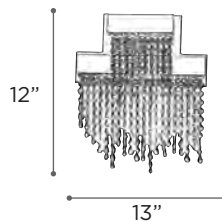

FINISH PC
 Satin Nickel Metal Chain

DIMMABLE Yes

CAMELOT

MODEL 91134PC
LAMP 12W - LED

EXT 4" (ADA)

KELVIN 3000K
LUMEN 660
CRI 80

FINISH PC
 Asfour Handcut Crystal

DIMMABLE Yes