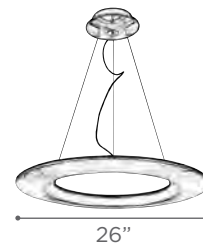

UFO

MODEL 88805PC
LAMP 41W - LED

KELVIN 3000K
LUMEN 1350
CRI 80

O.H. Supplied with 10 ft. adjustable cable

FINISH PC
DIFFUSER Opal Acrylic
DIMMABLE Yes