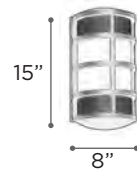

OLSAY

- **MODEL** 16673BZ | 16673SL
- **LAMP** 2 X 60W - 120V - A19 (not included)
- **MODEL** 16673BZGU24LED | 16673SLGU24LED
- **LED LAMP** 2 X 9W - GU24 - LED (included)
- **MODEL** 16673BZ226Q | 16673SL226Q
- **CFL LAMP** 2 X 26W - 120V - Quad26 (G24q-3)
- **EXT** 5"
- **MODEL** 16671BZ | 16671SL
- **LAMP** 1 X 60W - 120V - A19 (not included)
- **MODEL** 16671BZGU24LED | 16671SLGU24LED
- **LED LAMP** 1 X 9W - GU24 - LED (included)
- **MODEL** 16671BZ126Q | 16671SL126Q
- **CFL LAMP** 1 X 26W - 120V - Quad26 (G24q-3)
- **EXT** 5"
- **FINISH** BZ | SL
- **LENS** Matte Opal Acrylic
- **MATERIAL** Cast Aluminum