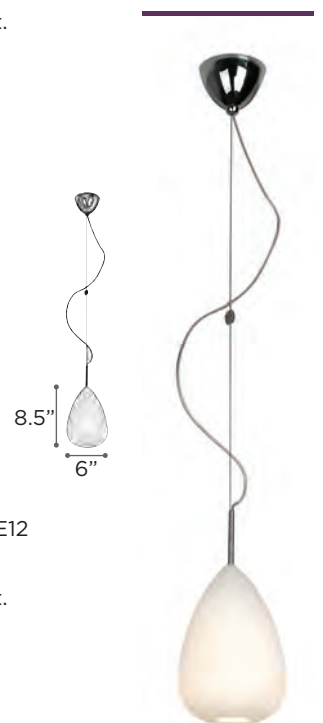

MODEL 67031PC
LAMP 1 X 40W - 120V - E12 (not included)

O.H. Supplied with 10 ft. adjustable cable

FINISH PC
GLASS Matte Opal
DIMMABLE Yes