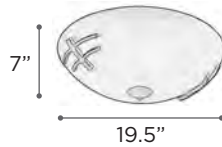

ANTASIA

MODEL 14875ORB
LAMP 3 X 60W - 120V - A19
(not included)

MODEL 14875ORBGU24LED
LED LAMP 2 X 9W - LED - GU24 (included)

MODEL 14875ORB226GU24
CFL LAMP 2 X 26W - 120V - GU24 (included)

MODEL 14872ORB
LAMP 2 X 60W - 120V - A19
(not included)

MODEL 14872ORBGU24LED
LED LAMP 2 X 9W - LED - GU24 (included)

MODEL 14872ORB218GU24
CFL LAMP 2 X 18W - 120V - GU24 (included)

MODEL 14870ORB
LAMP 1 X 60W - 120V - A19
(not included)

MODEL 14870ORBGU24LED
LED LAMP 1 X 9W - LED - GU24 (included)

MODEL 14870ORB213GU24
CFL LAMP 1 X 13W - 120V - GU24 (included)

FINISH ORB
GLASS Marbleized