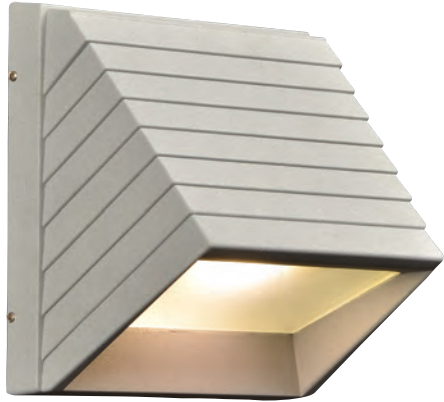

LE DOUX

MODEL 1311BZ | 1311SL
LAMP 10W - LED
KELVIN 3000K
LUMEN 960
CRI 80
EXT 5"
FINISH BZ | SL
GLASS Frost Diffuser
MATERIAL Cast Aluminum