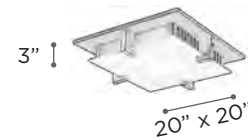

POLIPO

MODEL 907SN | 907ORB
LAMP 200W - 120V - J118MM (included)

MODEL 908SN | 908ORB
LAMP 150W - 120V - J118MM (included)

MODEL 908SNLED | 908ORBLED
LED LAMP 24W- LED

KELVIN 3000K
LUMEN 1920
CRI 90

MODEL 906SN | 906ORB
LAMP 100W - 120V - J118MM (included)