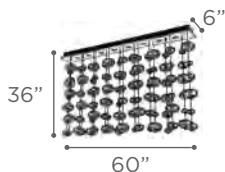

MODEL 96958PC
LAMP 8 X 50W - 120V - GU10 (included)

FINISH PC
GLASS Iridescent
DIMMABLE Yes