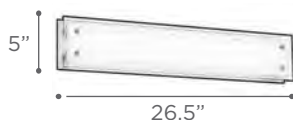

MODEL 55023PC
LAMP 42W - LED
KELVIN 3000K
LUMEN 3200
CRI 90
EXT 3" (ADA)