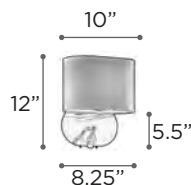

MODEL	24216PC
LAMP	1 X 60W - A19 + 3W - LED
KELVIN	3500K
LUMEN	160
CRI	85
EXT	7"
FINISH	PC
SHADE	Off-White Oval Fabric
DIMMABLE	Yes

Note: Supplied with two On/Off switches