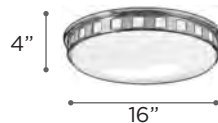

PAXTON

MODEL 1958SNLED
LAMP 28W - LED
KELVIN 3000K
LUMEN 2240
CRI 90
FINISH SN
LENS Matte Opal Acrylic
DIMMABLE Yes