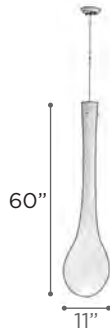

MODEL 86634OPAL
LAMP 1 X 75W - 120V - A19 (not included)

O.H. Supplied with 10 ft. adjustable cable

FINISH SN
GLASS Matte Opal
DIMMABLE Yes