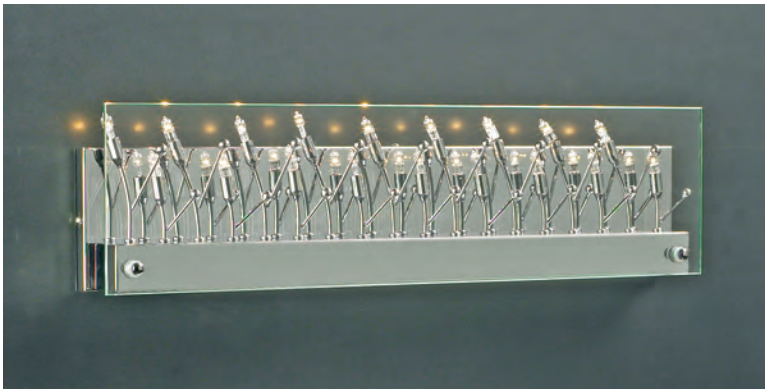

LIEF

MODEL 81642PC
LAMP 18 X 10W - 12V - G4 (included)

EXT 3" (ADA)

FINISH PC
GLASS Clear
DIMMABLE Yes

CHEVRON