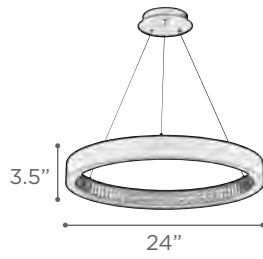

MODEL 14833AL
LAMP 120W - LED
KELVIN 3000K
LUMEN 9800
CRI 80
O.H. Supplied with 10 ft. adjustable cable
FINISH AL
DIFFUSER Handcut Crystal
DIMMABLE Yes

CAMELOT

MODEL 91136PC
LAMP 60W - LED
KELVIN 3000K
LUMEN 2880
CRI 80