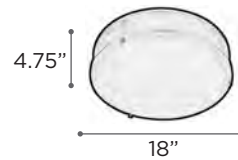

KIRK

MODEL 1114SN
LAMP 28W - LED
KELVIN 3000K
LUMEN 2000
CRI 90