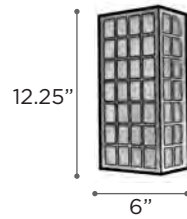

SAM

MODEL 31772ORB | 31772SL
LAMP 6W - LED
KELVIN 2700K
LUMEN 260
CRI 90
EXT 4" (ADA)
FINISH ORB | SL
GLASS Frost
MATERIAL Aluminum